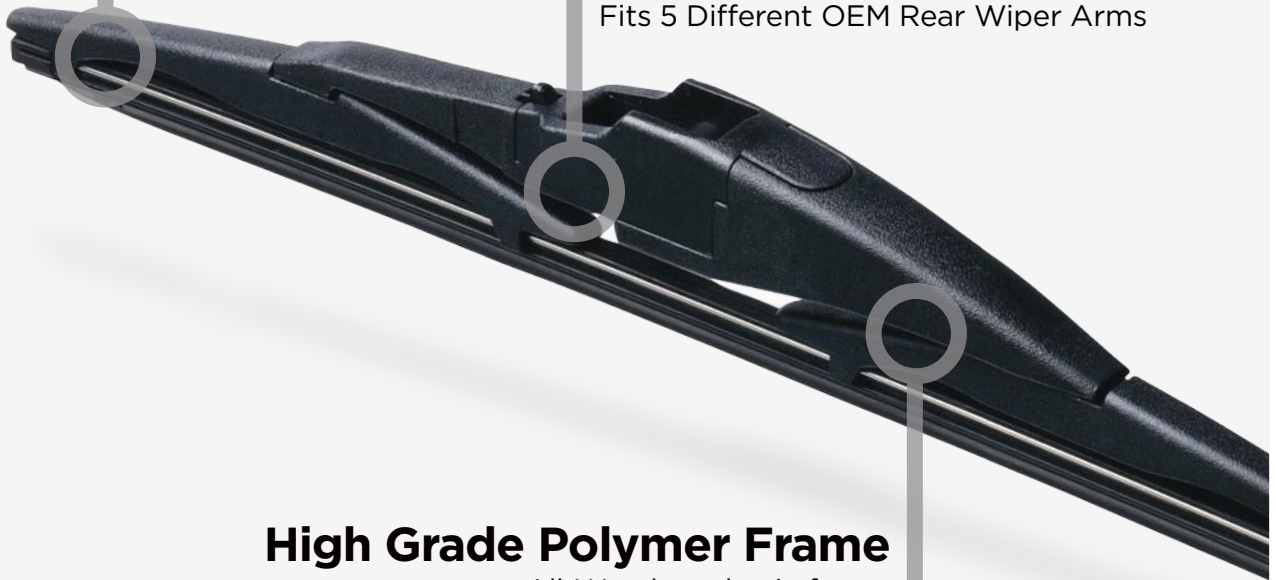

R1 Multi-Fit Rear Wiper Blade

Compression-molded rubber

All-natural rubber wiping element

Includes Multiple Adapter

Fits 5 Different OEM Rear Wiper Arms

High Grade Polymer Frame

All-Weather plastic frame

R1-8	8"	R1-10	10"	R1-11	11"	R1-12	12"	R1-14	14"	R1-16	16"

Replace the most popular rear wipers with the fewest parts stocked. Four adapters are included in each package. Blade sizes available are 8", 10", 11", 12", 14" & 16". OEM look and a 100% natural rubber wiping element bring performance and durability to all vehicles.

Wiper Arm Fitment	
 Rock-Loc 2	 Rock-Loc 3
 Snap Claw D&E	 Side Pinch