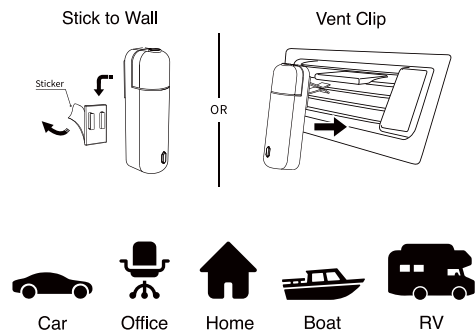

SCREW POD INTO DIFFUSER

ATTACH STICKER OR VENT CLIP

USE IN CAR, HOME, OFFICE OR MORE

Whats in the Box

1 Diffuser

1 Charging Cable

Vent Clip Adhesive Mount

BEST USE IN SPACES 100 SQ FT OR LESS