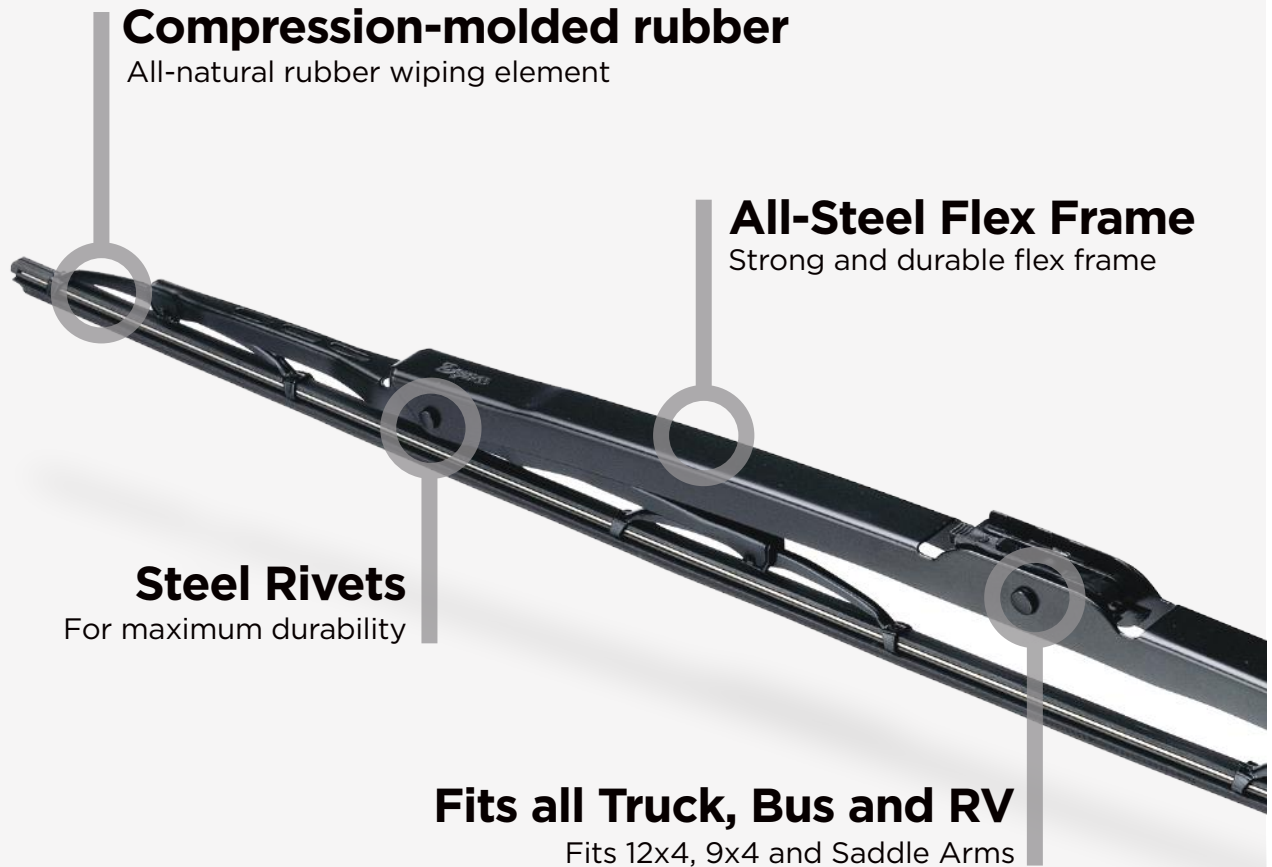

74 HD+ Wiper Blades

74-24	24"	74-28	28"	74-30	30"	74-32	32"

• For Heavy Duty Trucks, RV's