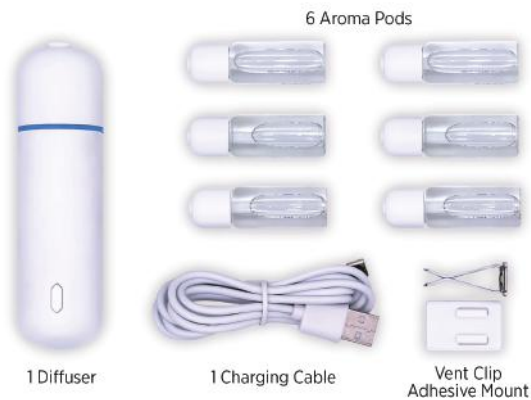

Whats in the Box

1 Diffuser

1 Charging Cable

Vent Clip Adhesive Mount