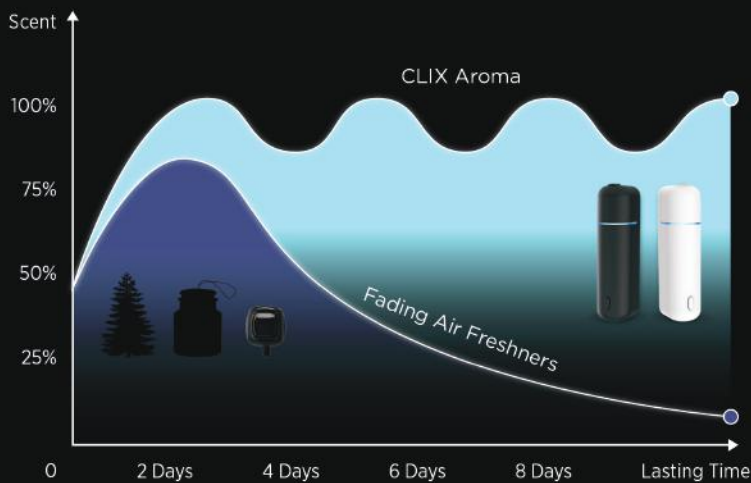

Never Fade Away

Automatic & Continuous Fragrance