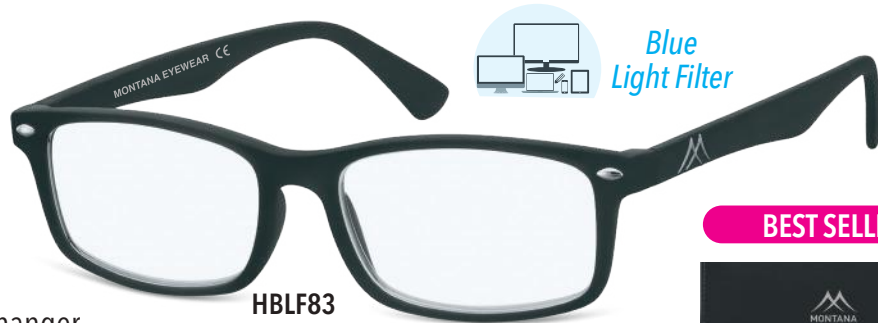

In hanger

HBLF83
Black

BEST SELLER

HBLF83

51-17-138

- Flex
- Matt finishing
- Aspheric and scratch free lenses
- Including soft pouch in hanger

Available strengths:
0.00 + 1.00 + 1.50 + 2.00
+ 2.50 + 3.00 + 3.50