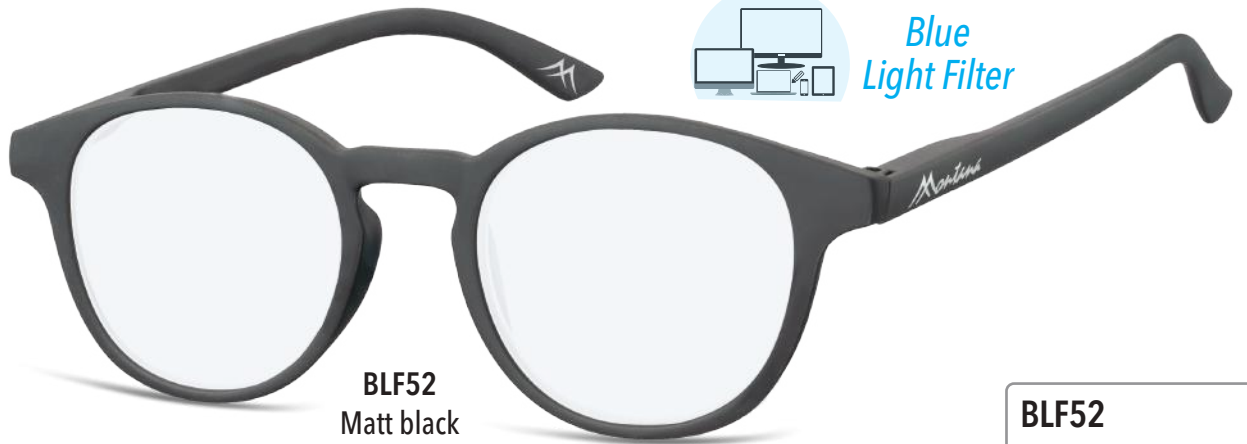

Including 24 readers
model MR52
in different colours,
strengths and display

Blue Light Filter

BLF51
Matt black

BLF51

52-16-140

- Flex
- Aspheric and scratch free lenses
- Including hard case

Available strengths:
0.00 +1.00 +1.50 +2.00
+2.50 +3.00 +3.50

Also available without strength (plano lens -0.00)
To protect your eyes against BLUE LIGHT

BLF51A
Matt blue

BLF51B
Matt red

BLF51F
Matt soft demi

NEW

PDBLF51-52

60 Reading glasses Blue Light Filter (30 BLF51 + 30 BLF52) in different colours, strengths and display MD56BLF

PD24-BLF51

Including 24 readers model BLF51 in different colours, strengths and display

BLF52
Matt black

BLF52

47-21-140

- Flex
- Aspheric and scratch free lenses
- Including hard case

Available strengths:
0.00 + 1.00 + 1.50 + 2.00
+ 2.50 + 3.00 + 3.50