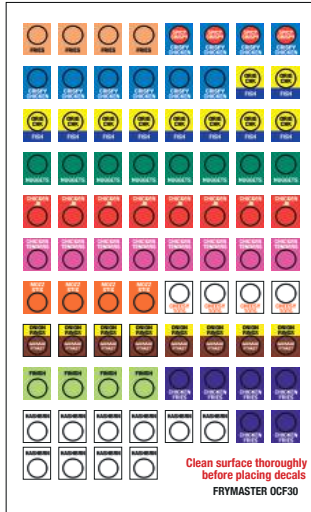

Kitchen Decals

FRYER DECALS (LARGE)
8.5" x 14"
BK-140002
$22.56 pkg. of 3
grease resistant