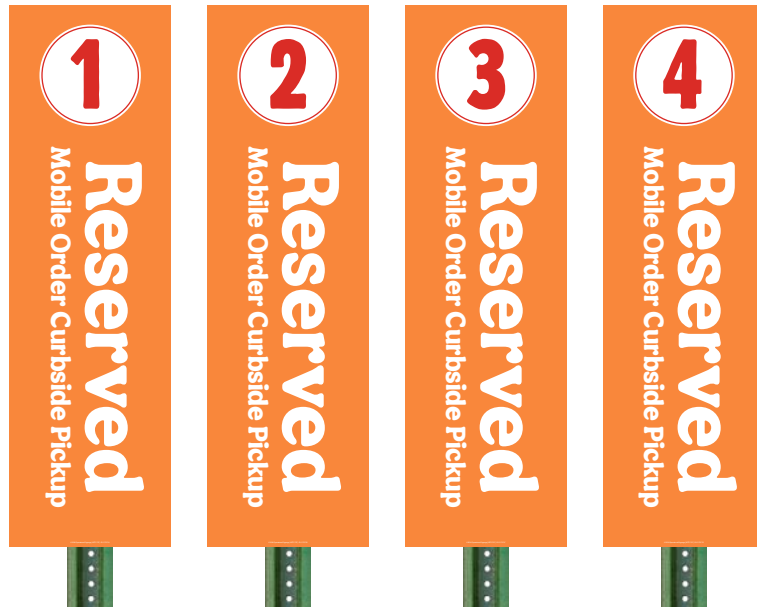

Parking Signs

**RESERVED #1
MOBILE ORDER
PARKING SIGN**
14" x 47"
OS-51707-A
$61.70 ea.

**RESERVED #2
MOBILE ORDER
PARKING SIGN**
14" x 47"
OS-51707-B
$61.70 ea.

**RESERVED #3
MOBILE ORDER
PARKING SIGN**
14" x 47"
OS-51707-C
$61.70 ea.

**RESERVED #4
MOBILE ORDER
PARKING SIGN**
14" x 47"
OS-51707-D
$61.70 ea.