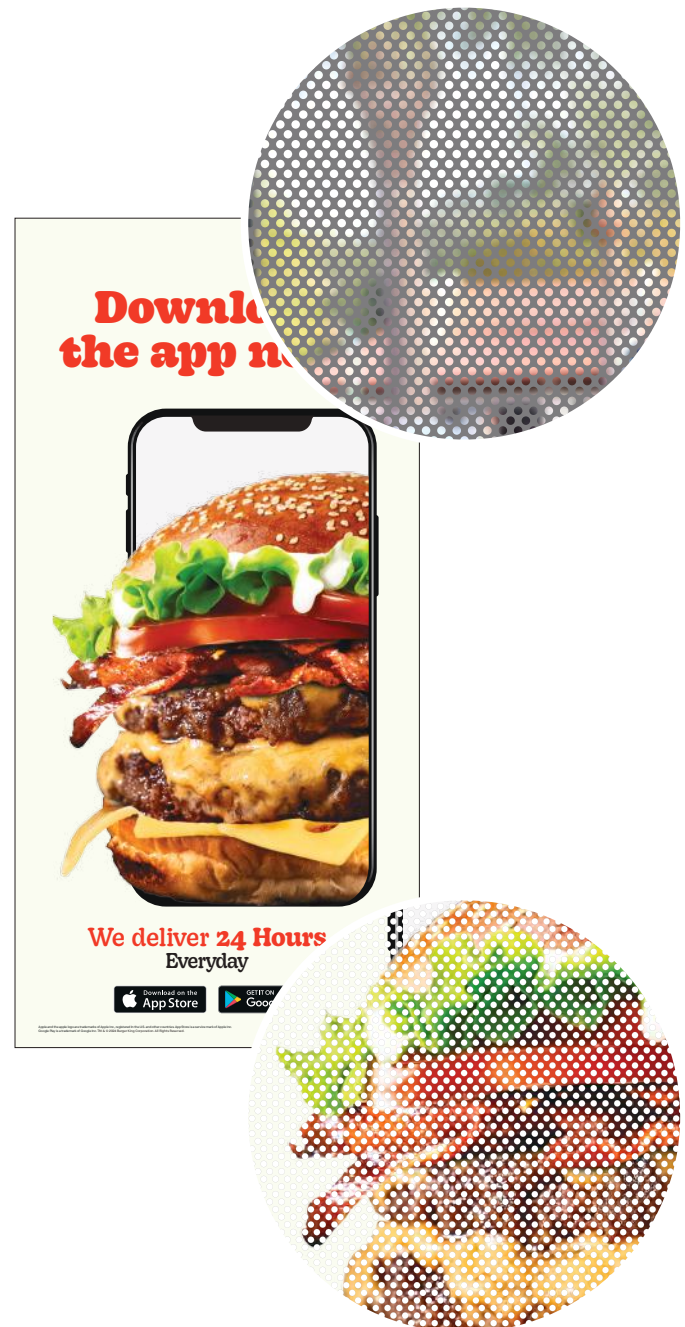

View Thru Window Graphics

We've got your windows covered, literally. Our easy-to-install View Thrus are a great way to advertise without losing visibility through your windows. From simple to complex, we're ready to make your restaurant stand out from the rest.

- ✓ Custom messaging with no design fee
- ✓ Perforated material preserves visibility
- ✓ Maintains image clarity from a distance
- ✓ Helps to save on energy costs
- ✓ Minimizes glare
- ✓ Weather-resistant
- ✓ Easy installation

View from inside

View from up close