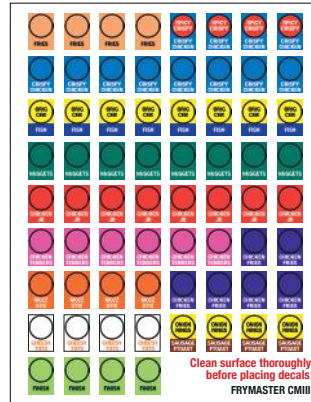

FRYER DECALS (SMALL)
8.5" x 11"
BK-140003
$18.45 pkg. of 3
grease resistant