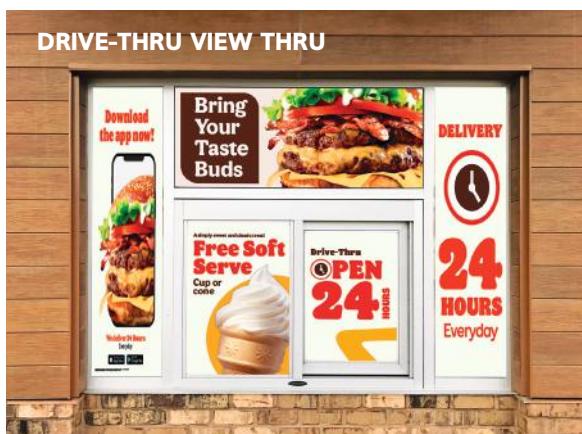

©2024 OperationalSignage.com. Brand names, logos, likenesses & trademarks used herein remain the property of their respective owners. Illustrations are for creative purposes only and do not imply endorsement of or direct affiliation with associations and/or individuals. All rights reserved.

For **additional information**, **custom requests**,
or to **place an order**, please contact
PH: 855-292-1818 • FX: 800-443-5588
SALES@OPERATIONALSIGNAGE.COM
MT55342

Want more color options?
Visit us online at **OperationalSignage.com**
to create your custom signage.