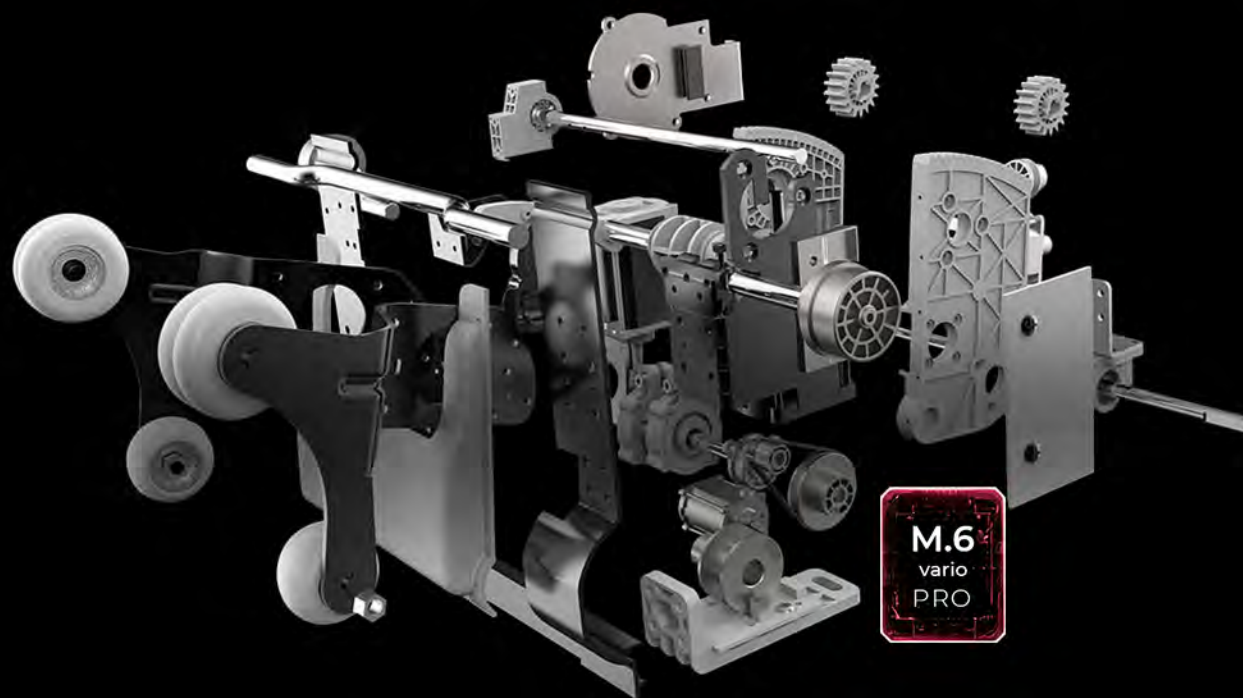

PRESSURE SENSORS THROUGHOUT

Unlike other brands, Ogawa incorporates pressure sensors throughout our massage chairs. These sensors monitor and adjust the massage intensity based on your body's unique needs, ensuring a balanced, even massage every time. This technology guarantees not only comfort but also a truly customized massage experience tailored to your body.