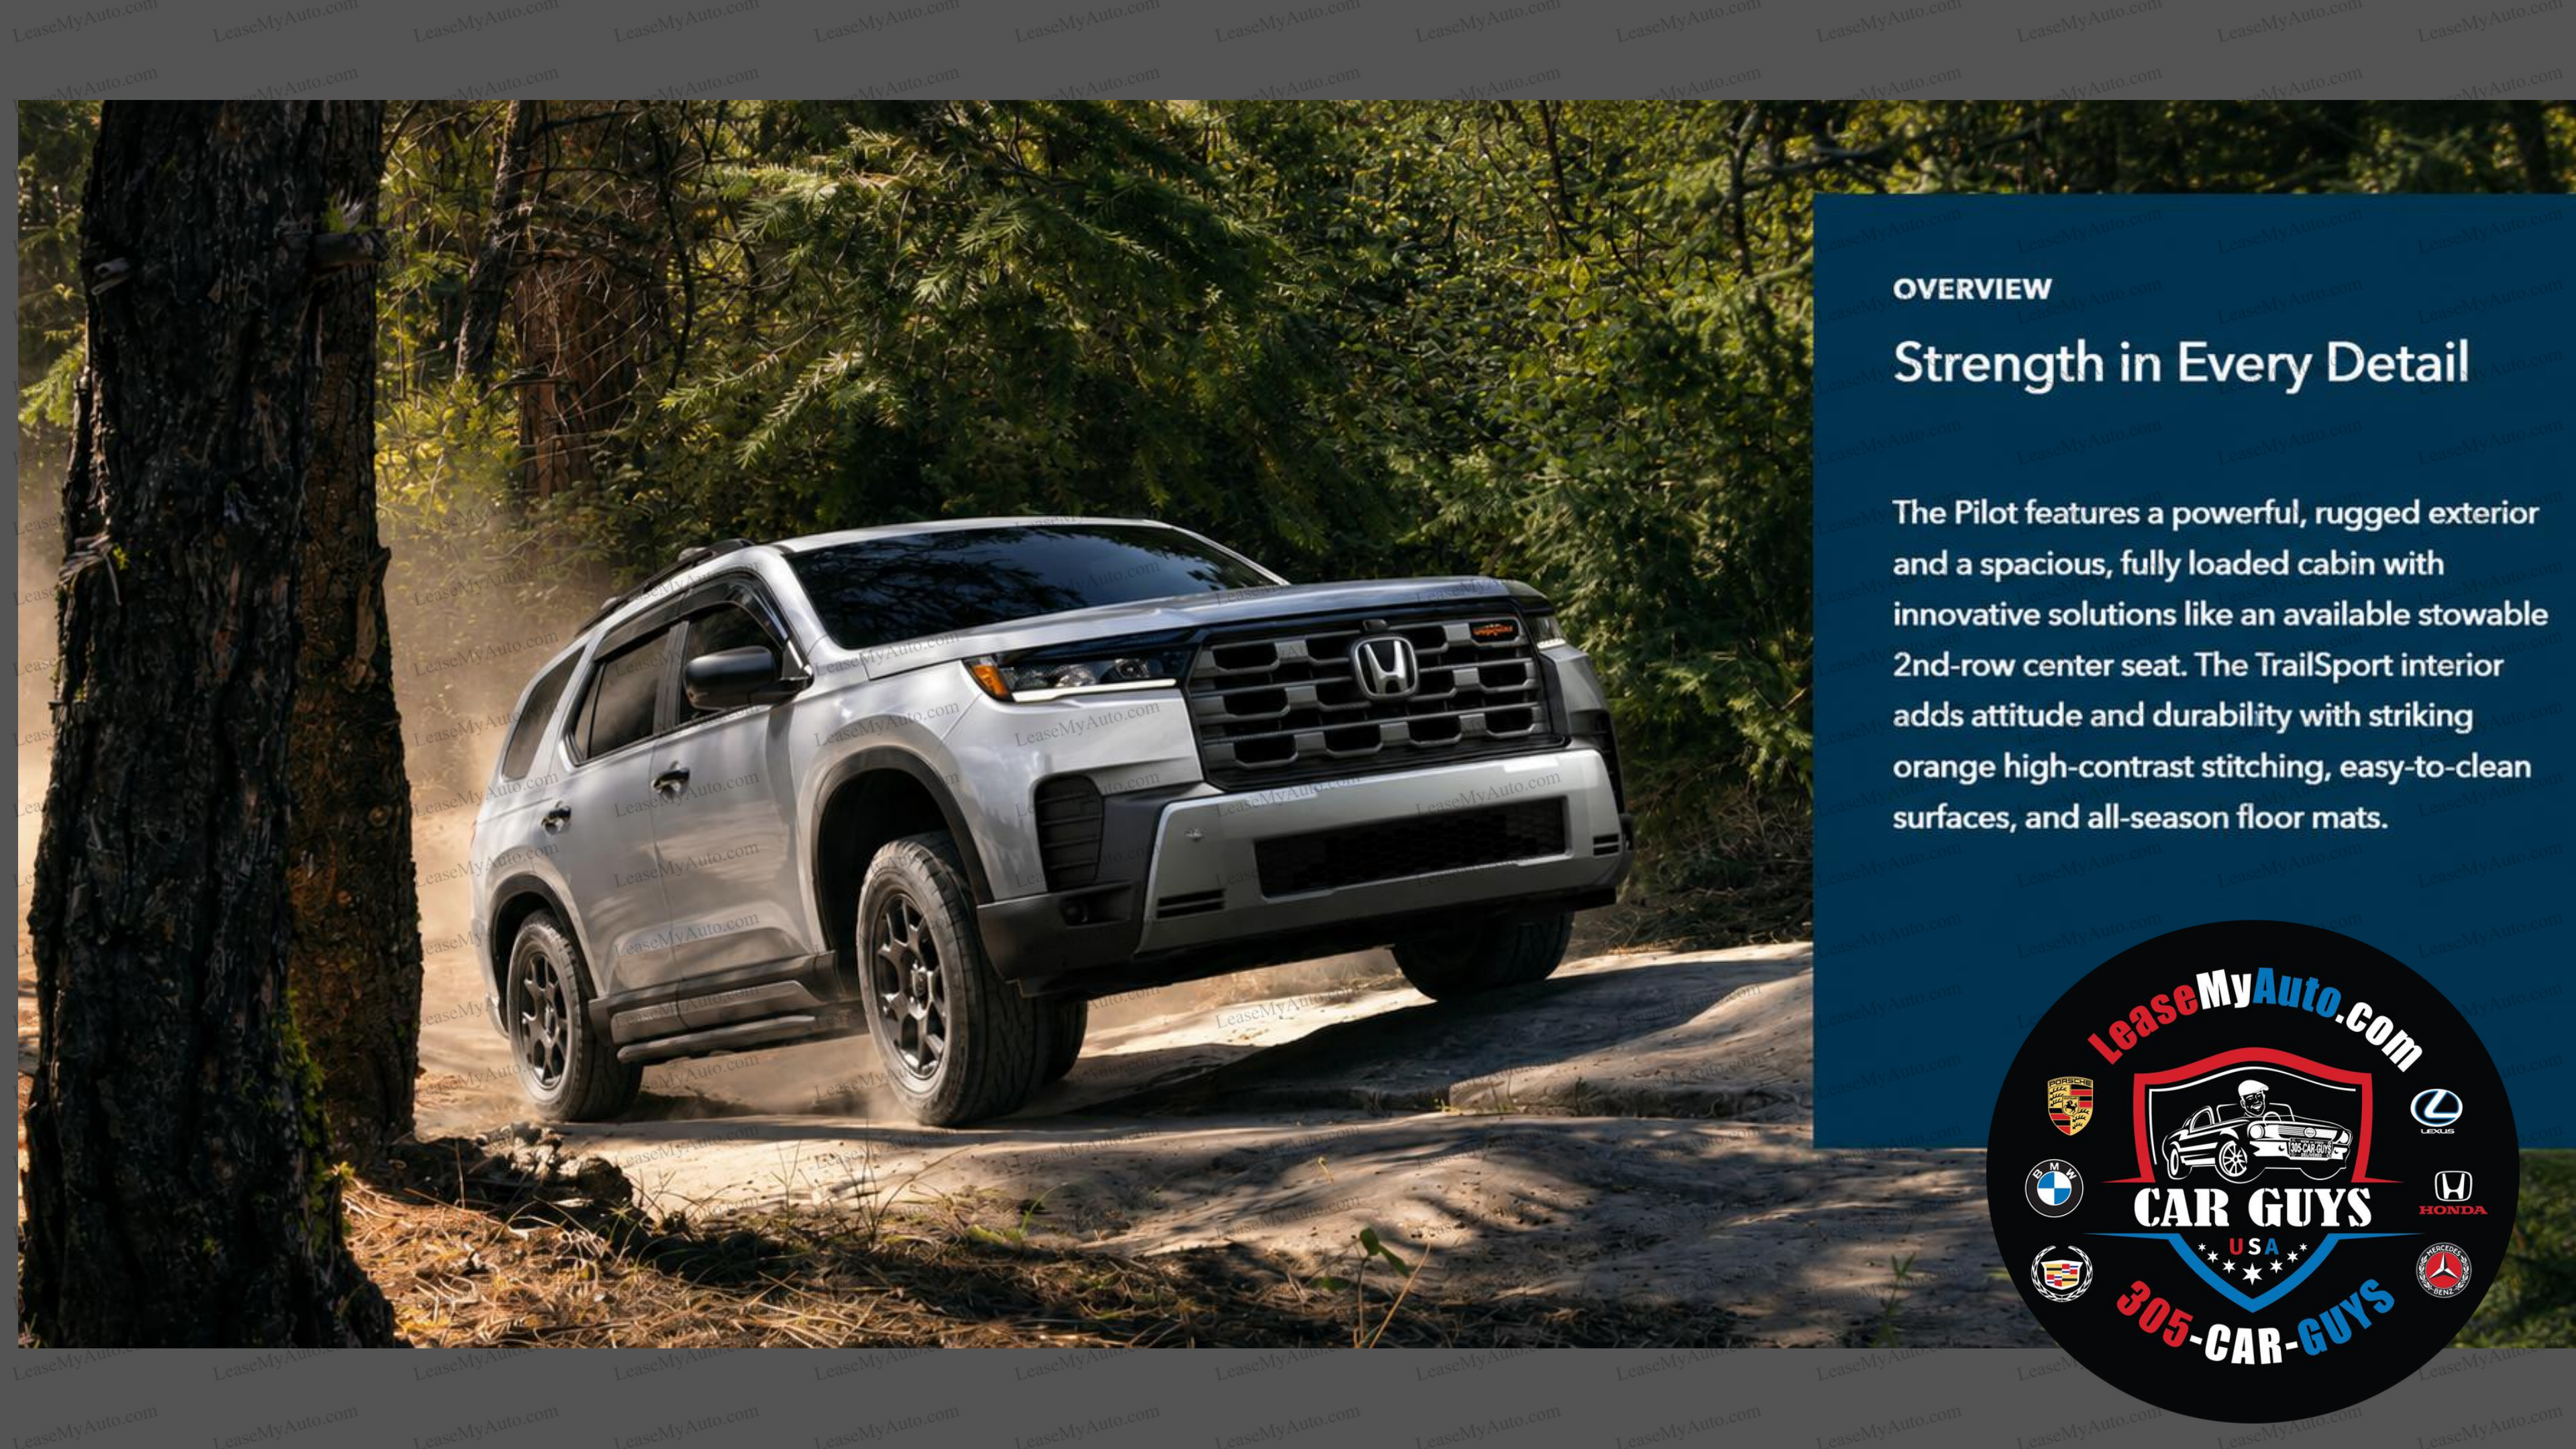

Diffused Sky Blue Pearl

Sonic Gray Pearl

OVERVIEW

Strength in Every Detail

The Pilot features a powerful, rugged exterior and a spacious, fully loaded cabin with innovative solutions like an available stowable 2nd-row center seat. The TrailSport interior adds attitude and durability with striking orange high-contrast stitching, easy-to-clean surfaces, and all-season floor mats.