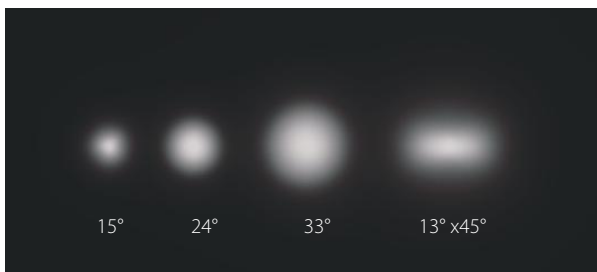

Light effect and planning aid