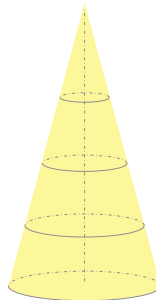

CODA SERIES

- Integrated die-casting aluminum radiator, unique square style and round light outlet design make the appearance more delicate.
- Adopt powder spraying process, high grade and durable.
- 0.2mm ultra-thin silica gel waterproof cover makes the protection grade of the whole lamp reaches IP54.
- The lens cooperates with deep anti-glare structure design makes the spot light pure and soft, as well as great anti-glare effect.
- The reflector is plated with Dark light to completely hide the light source and realize the effect of seeing light but not seeing lighting body.
- The trimless pre-mounted kit adopts zinc alloy material, ultra-thin and high hardness, beneficial to putty apply.

flood

DESIGNED FOR
THE WET AREA USE

Thanks to precisely designed 0.2mm ultra-thin silica gel water proof cover makes the whole lamp to reach IP54 which allows to use in the wet areas in any residential or commercial projects

PURATI

CODA SERIES