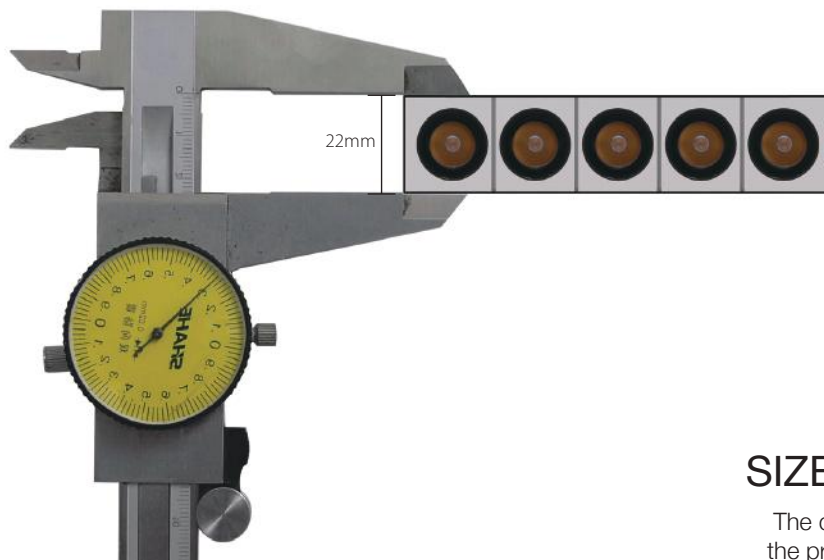

SIZE & PRECISION

The dimension of luminaire body for the presented size 22mm is shown above

PURATI

CODA SERIES