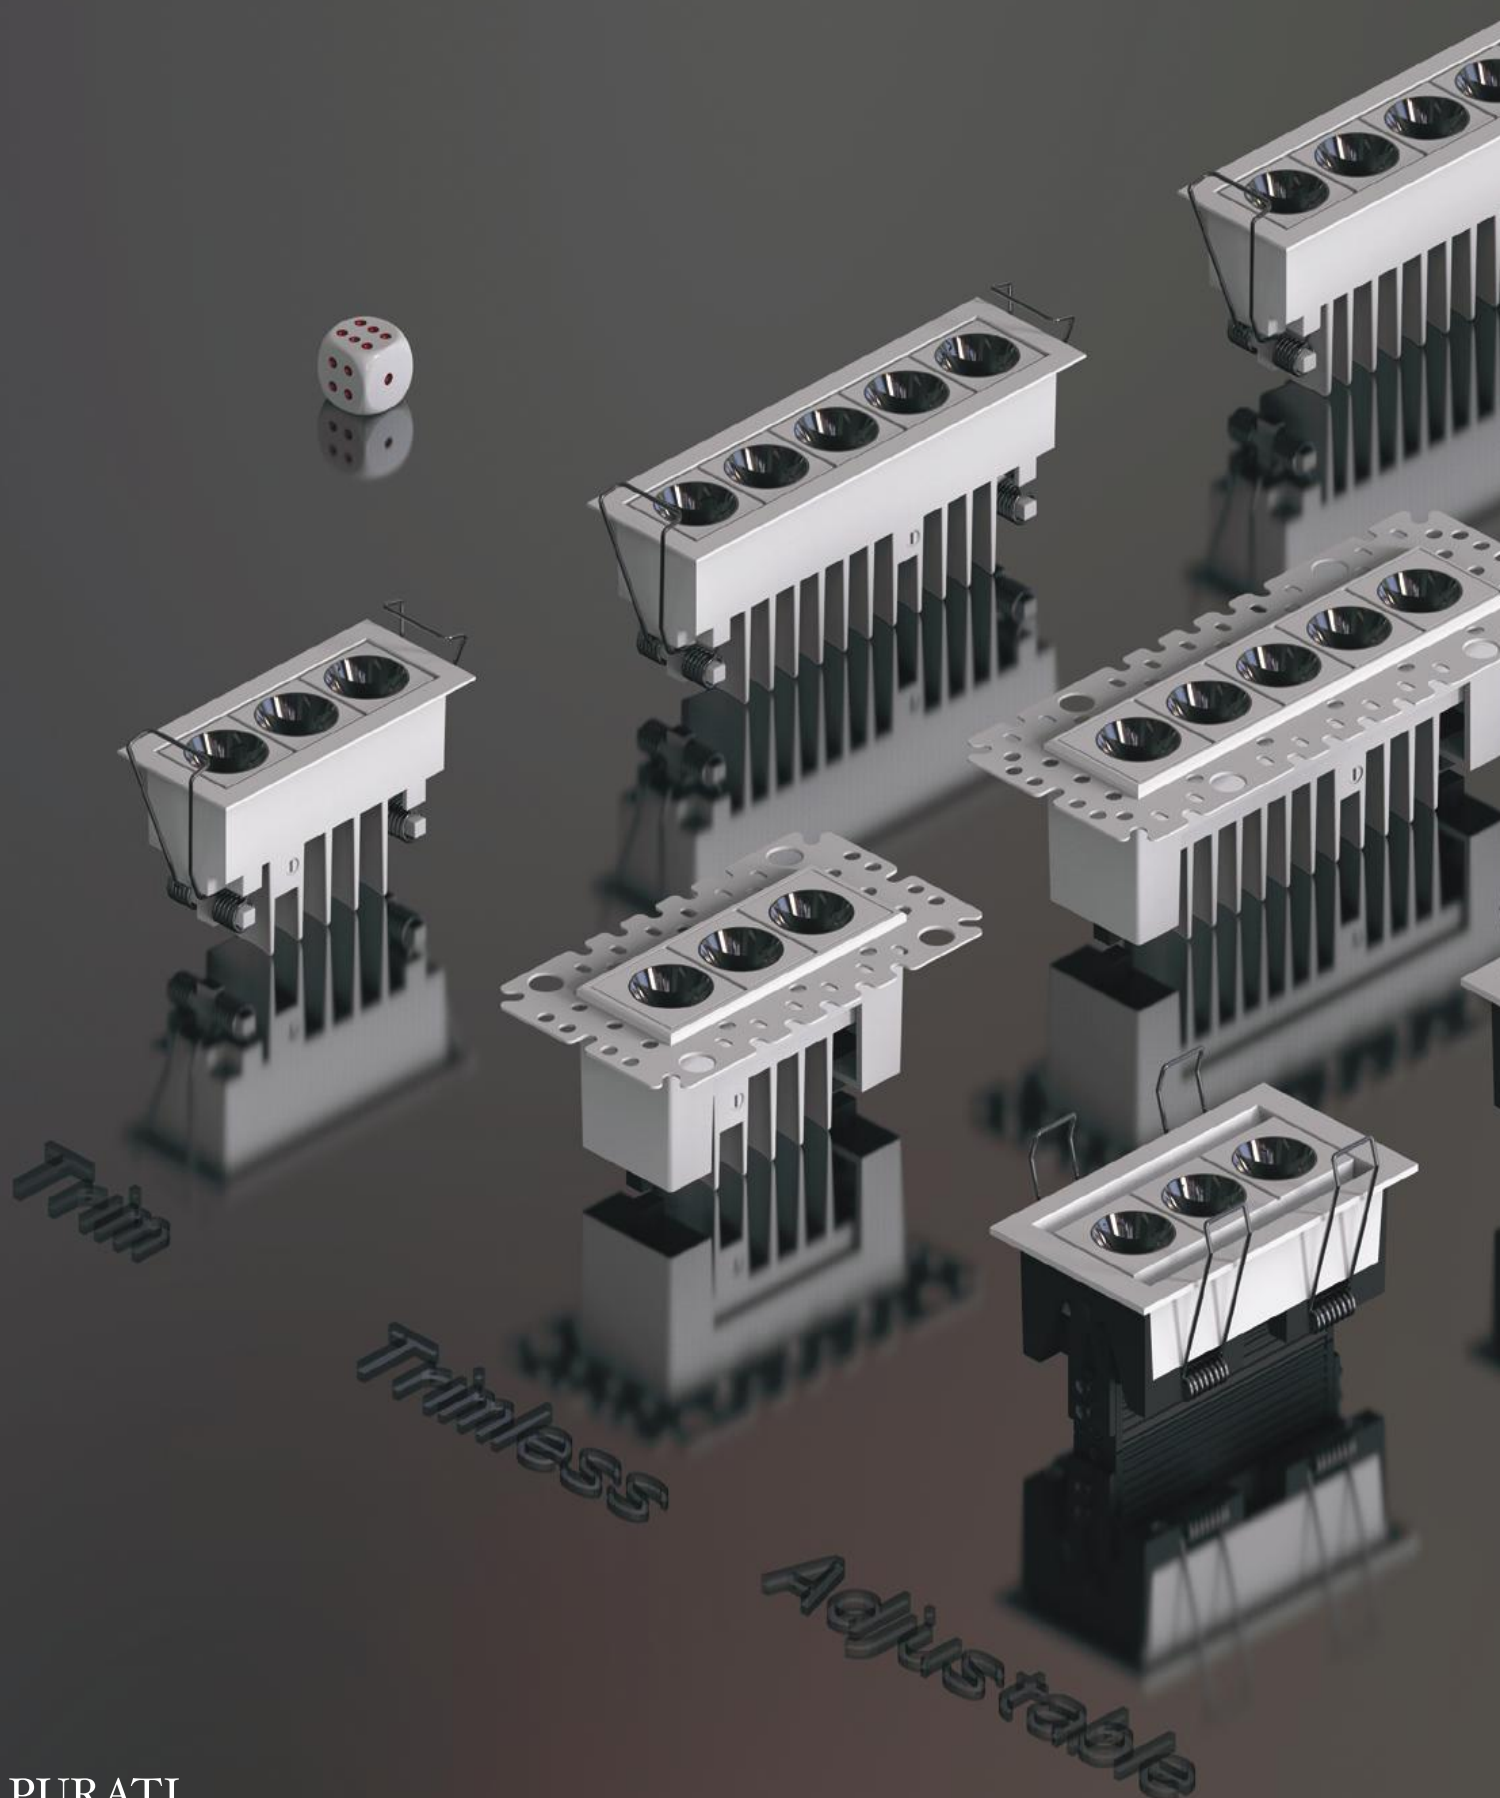

CODA SERIES

Trim

Trimless

Adjustable

PURATI

CODA SERIES