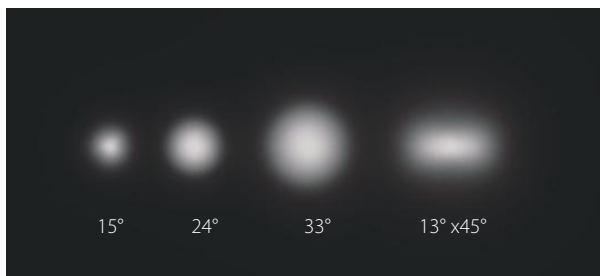

Light effect and planning aid