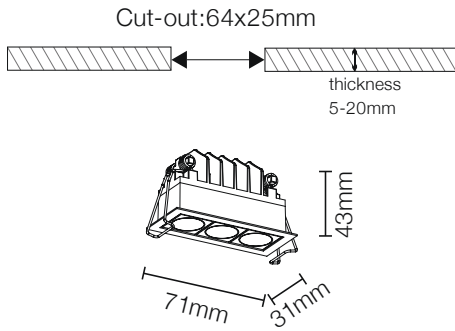

CODA SERIES

Coda 3 Trim

GENERAL

Finish	White (RAL 9003)
Material	Die-cast Aluminium
IP	54
Lifespan	L80/50,000h
Warranty	5 years