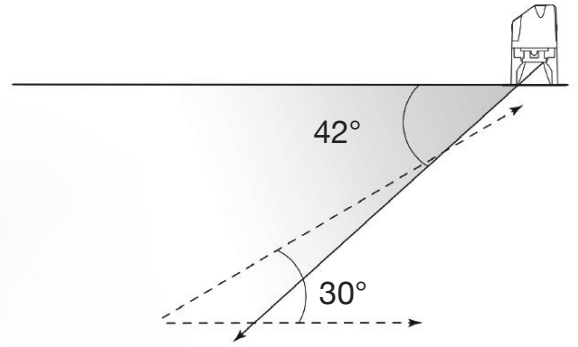

SIZE & PRECISION

The dimension of luminaire body for the presented size 22mm is shown above

PURATI

CODA SERIES