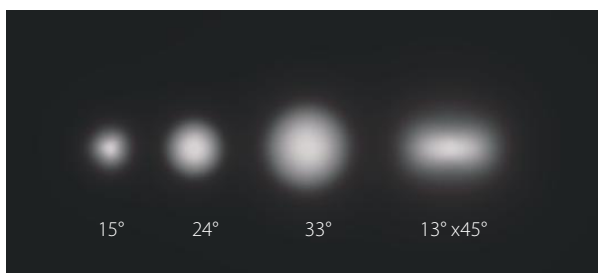

Light effect and planning aid