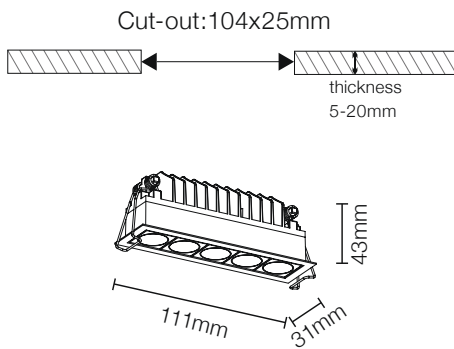

Coda 5 Trim

GENERAL

Finish	White (RAL 9003)
Material	Die-cast Aluminium
IP	54
Lifespan	L80/50,000h
Warranty	5 years