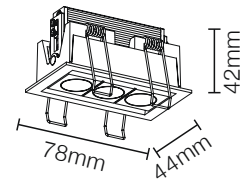

CODA SERIES