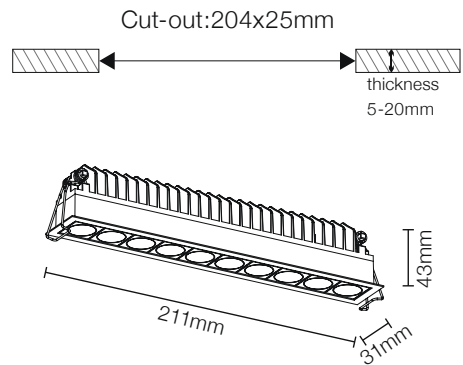

Coda 10 Trim

GENERAL

Finish	White (RAL 9003)
Material	Die-cast Aluminium
IP	54
Lifespan	L80/50,000h
Warranty	5 years