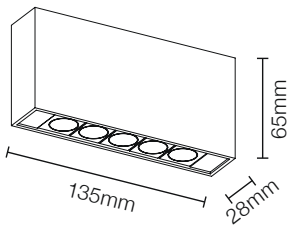

CODA SERIES