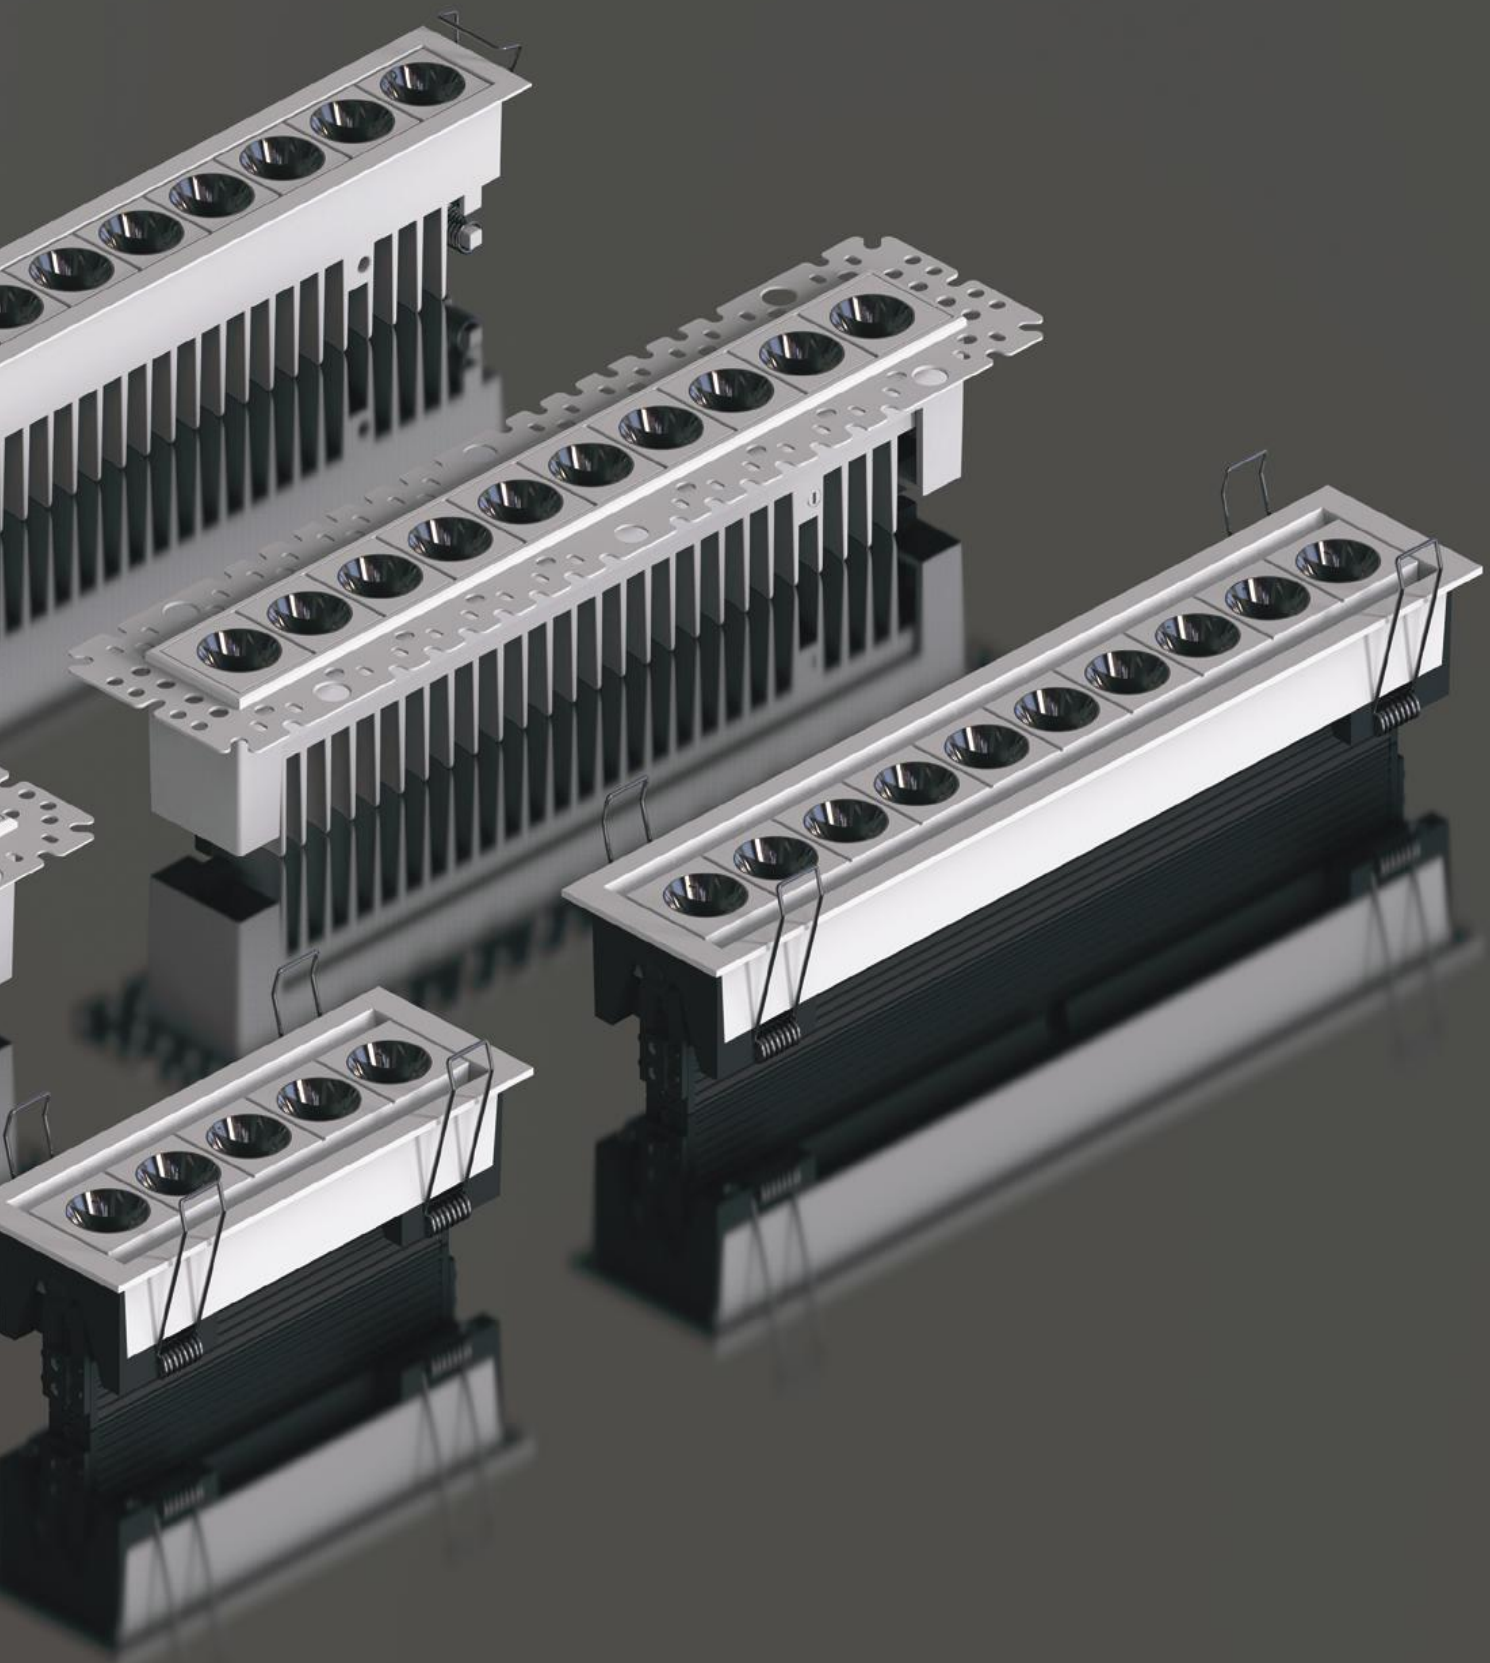

PURATI

CODA SERIES