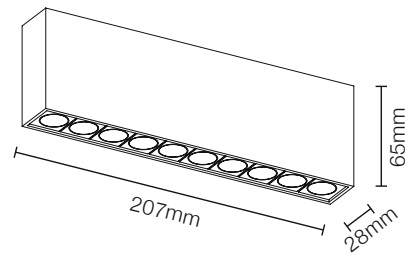

CODA SERIES

Coda 5 Buid-on

GENERAL

Finish	White (RAL 9003)
Material	Die-cast Aluminium
IP	54
Lifespan	L80/50,000h
Warranty	5 years

Coda 10 Buid-on

GENERAL

Finish	White (RAL 9003)
Material	Die-cast Aluminium
IP	54
Lifespan	L80/50,000h
Warranty	5 years