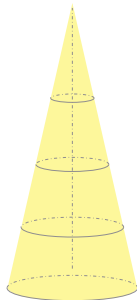

CODA SERIES

- Integrated die-casting aluminum radiator, unique square style and round light outlet design make the appearance more delicate.
- Adopt powder spraying process, high grade and durable.
- 0.2mm ultra-thin silica gel waterproof cover makes the protection grade of the whole lamp reaches IP54.
- The lens cooperates with deep anti-glare structure design makes the spot light pure and soft, as well as great anti-glare effect.
- The reflector is plated with Dark light to completely hide the light source and realize the effect of seeing light but not seeing lighting body.
- The trimless pre-mounted kit adopts zinc alloy material, ultra-thin and high hardness, beneficial to putty apply.

med.

DESIGNED FOR
THE WET AREA USE

Thanks to precisely designed 0.2mm ultra-thin silica gel water proof cover makes the whole lamp to reach IP54 which allows to use in the wet areas in any residential or commercial projects

PURATI

CODA SERIES