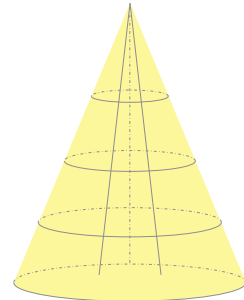

spot

med.

flood

Oval flood

DESIGNED FOR  
THE WET AREA USE

Thanks to precisely designed 0.2mm ultra-thin silica gel water proof cover makes the whole lamp to reach IP54 which allows to use in the wet areas in any residential or commercial projects