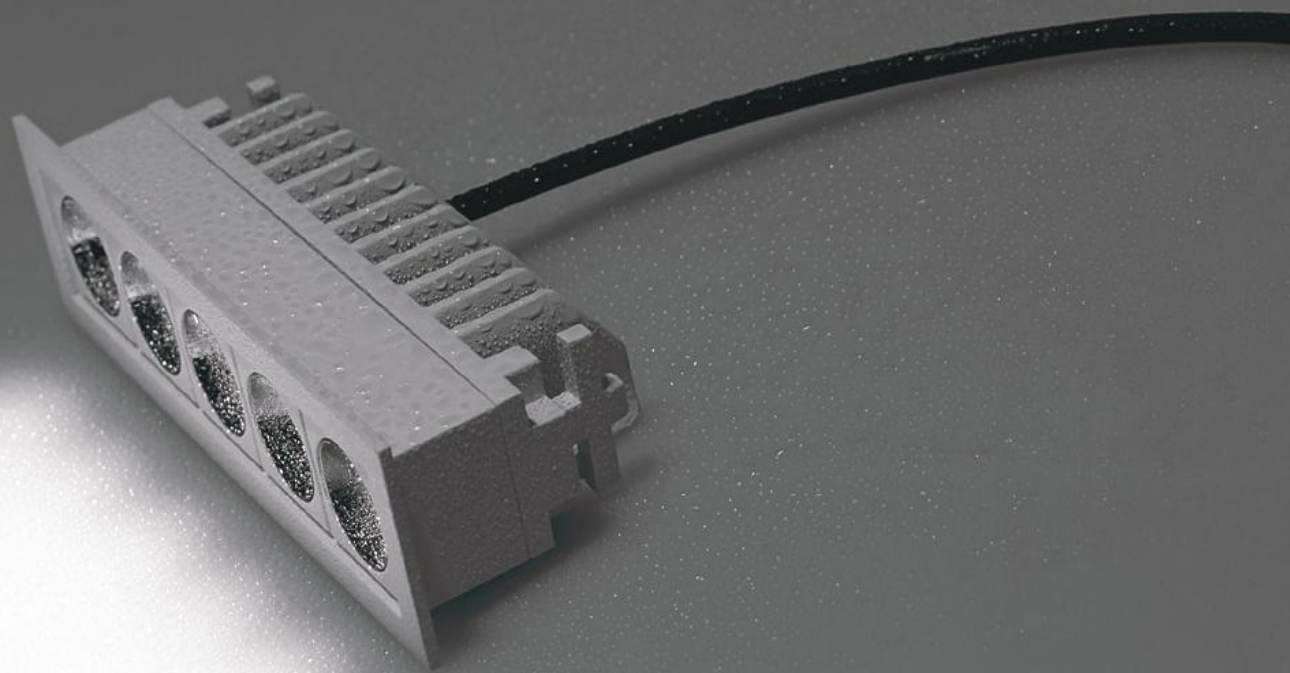

CODA SERIES

PURATI

CODA SERIES