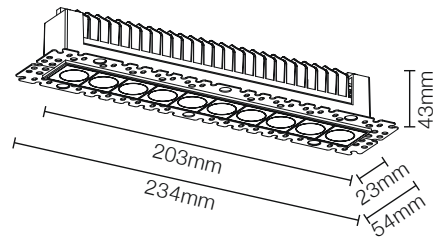

Coda 10 Trimless

GENERAL

Finish	White (RAL 9003)
Material	Die-cast Aluminium
IP	54
Lifespan	L80/50,000h
Warranty	5 years