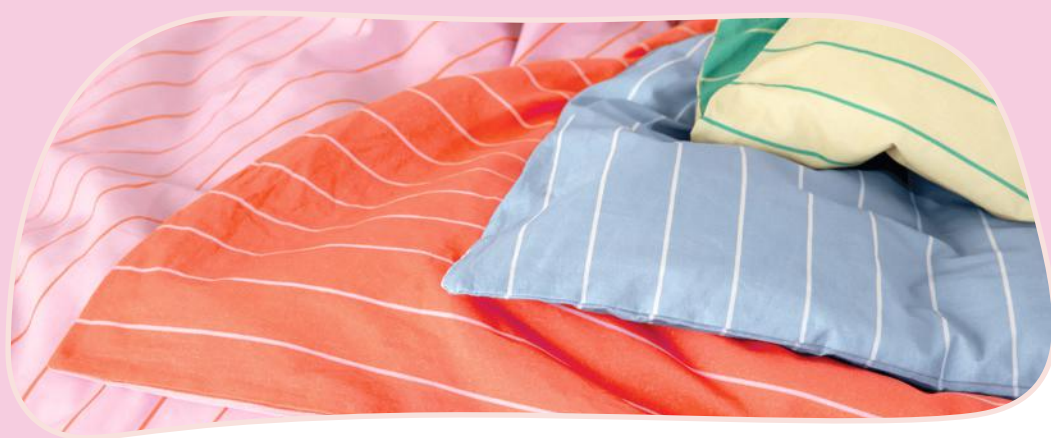

56

COEUR pastel

RISE AND SHINE

Le bonheur commence
avec un **CROISSANT.**

PEVA tablecloth
CROISSANT yellow

PLAYFUL POP

1. Quilt cover CROISSANT yellow / 2. Flannel embossed plaid CROISSANTS beige / 3. Quilt cover GREEK STRIPE blue-white / 4. GREEK STRIPE green-yellow / yellow-green / 5. Quilt cover GREEK STRIPE orange-pink / pink-orange / 6. Flannel embossed plaid MINI HEARTS pink / 7. PEVA tablecloth CROISSANT yellow / 8. Quilt cover COEUR pastel / 9. ESSENTIALS flannel needle out deco cushion sun baked / 10. ESSENTIALS stonewashed look deco cushion light blue