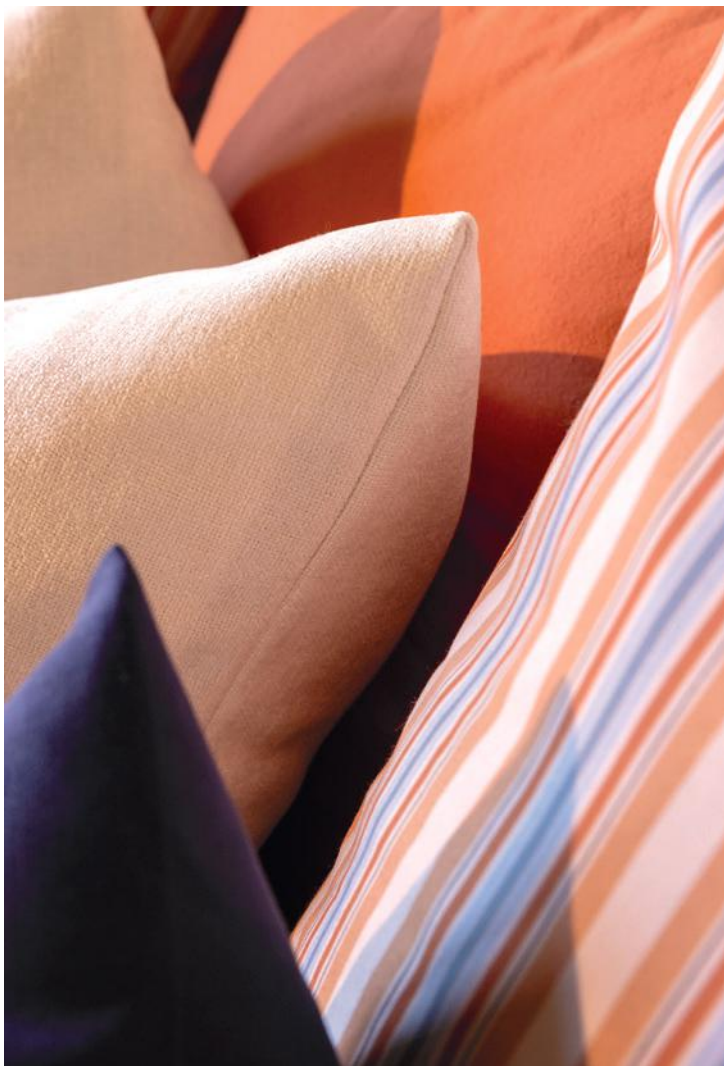

SOLLER STRIPE caramel-blue