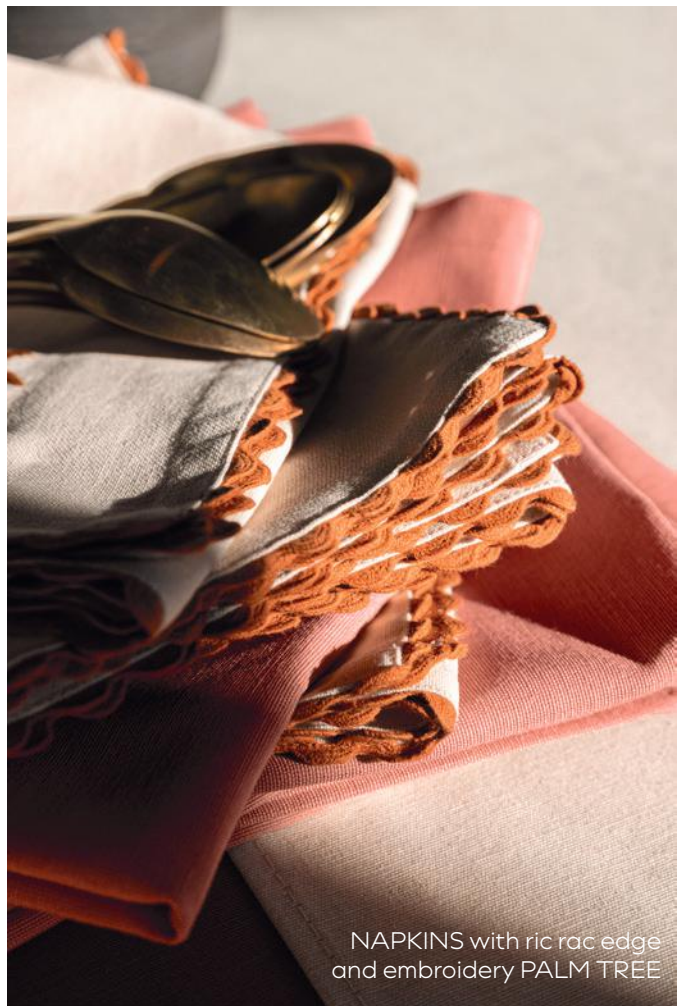

PALM TREES

Choose a touch of **vacation at home** and let your bedroom shine with this **must-have** of the season.

SOLLER STRIPE caramel-blue

MUSLIN rose

80

NAPKINS with scallop edge and embroidery PALM TREE