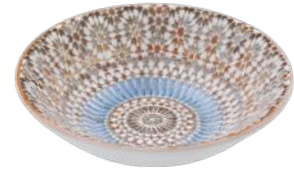

Collar Plate Large

27cm x 27cm x 2.4cm
V023-L-1072

Collar Plate Medium

25cm x 25cm x 2cm
V023-L-2430

Collar Plate Small

21cm x 21cm x 2cm
V023-L-1079

Square Dip Bowl

7cm x 7cm x 2.7cm
V023-L-938

Veg Bowl 100ml

9cm x 9cm x 4.5cm
V023-L-881

Soup Bowl 320ml

12cm x 12cm x 5.1cm
V023-L-1221

Serving Bowl Medium | 750ml

14cm x 14cm x 5cm
V023-L-1228

Serving Bowl Large | 1000ml

16cm x 16cm x 5.5cm
V023-L-1235