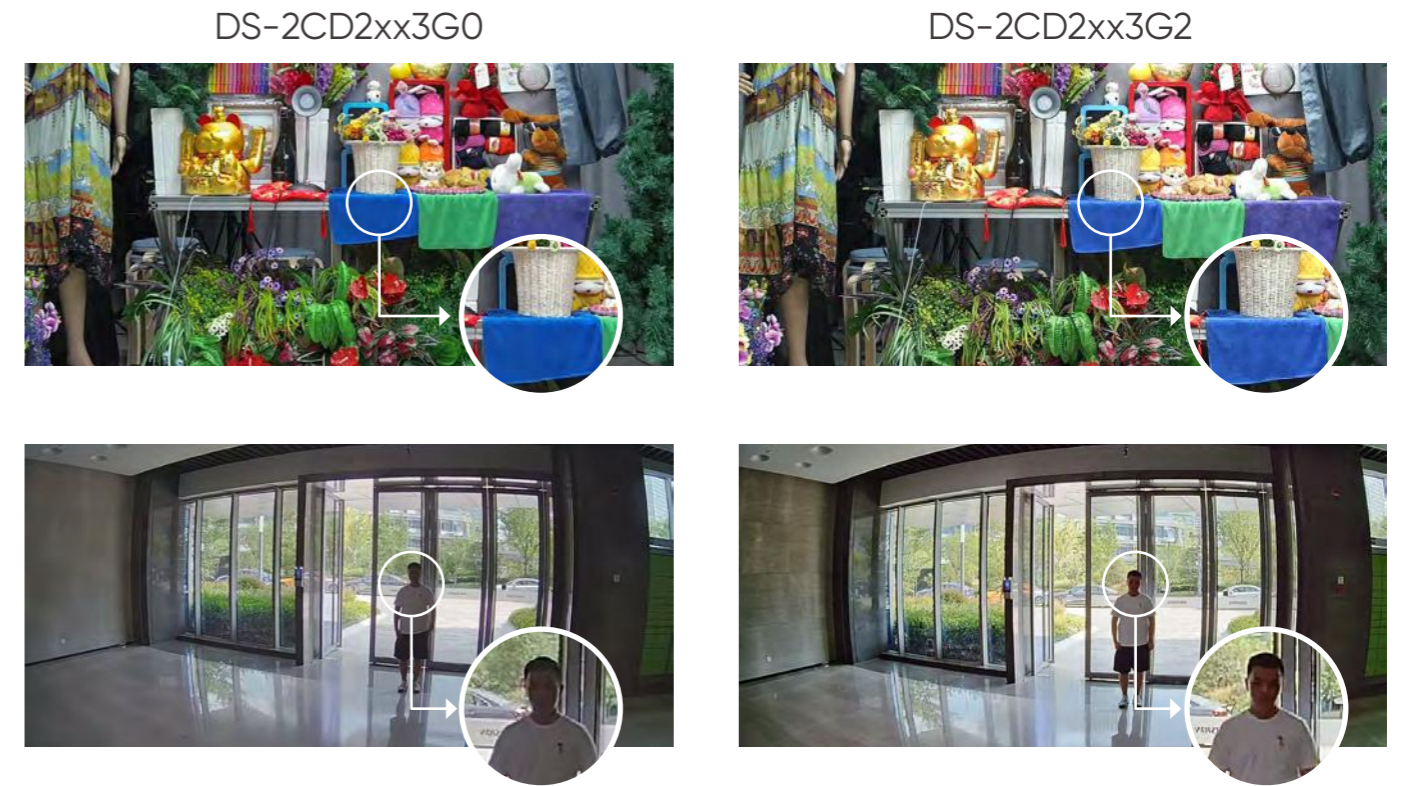

Ease of Use

The AI-powered human & vehicle identification is ON by default. You can enjoy the convenience of smart features with no extra installation or configuration effort than using a traditional CCTV camera.