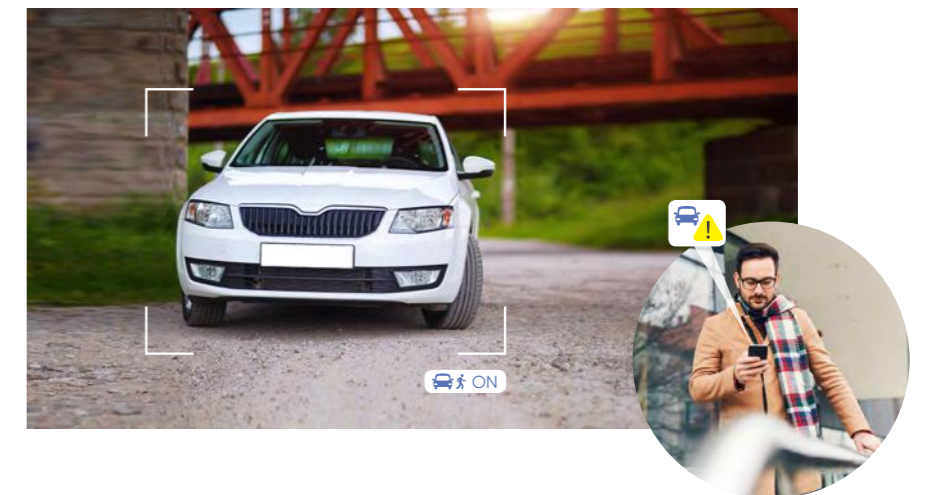

Motion Detection 2.0 with AcuSense

Motion Detection 2.0 adds a touch of intelligence to conventional motion detection. In version 2.0, Hikvision's AcuSense Technology for precise human and vehicle identification retains the original agility of motion detection while vastly improving its accuracy.

Focused

Concentrate on human and vehicle events

Efficient

Quick target searches for human or vehicle events

How is AcuSense different

Better Imaging Performance

EasyIP 2.0+ Network Cameras with AcuSense provide sharper details and better WDR performance.

Ease of Use

The AI-powered human & vehicle identification is ON by default. You can enjoy the convenience of smart features with no extra installation or configuration effort than using a traditional CCTV camera.