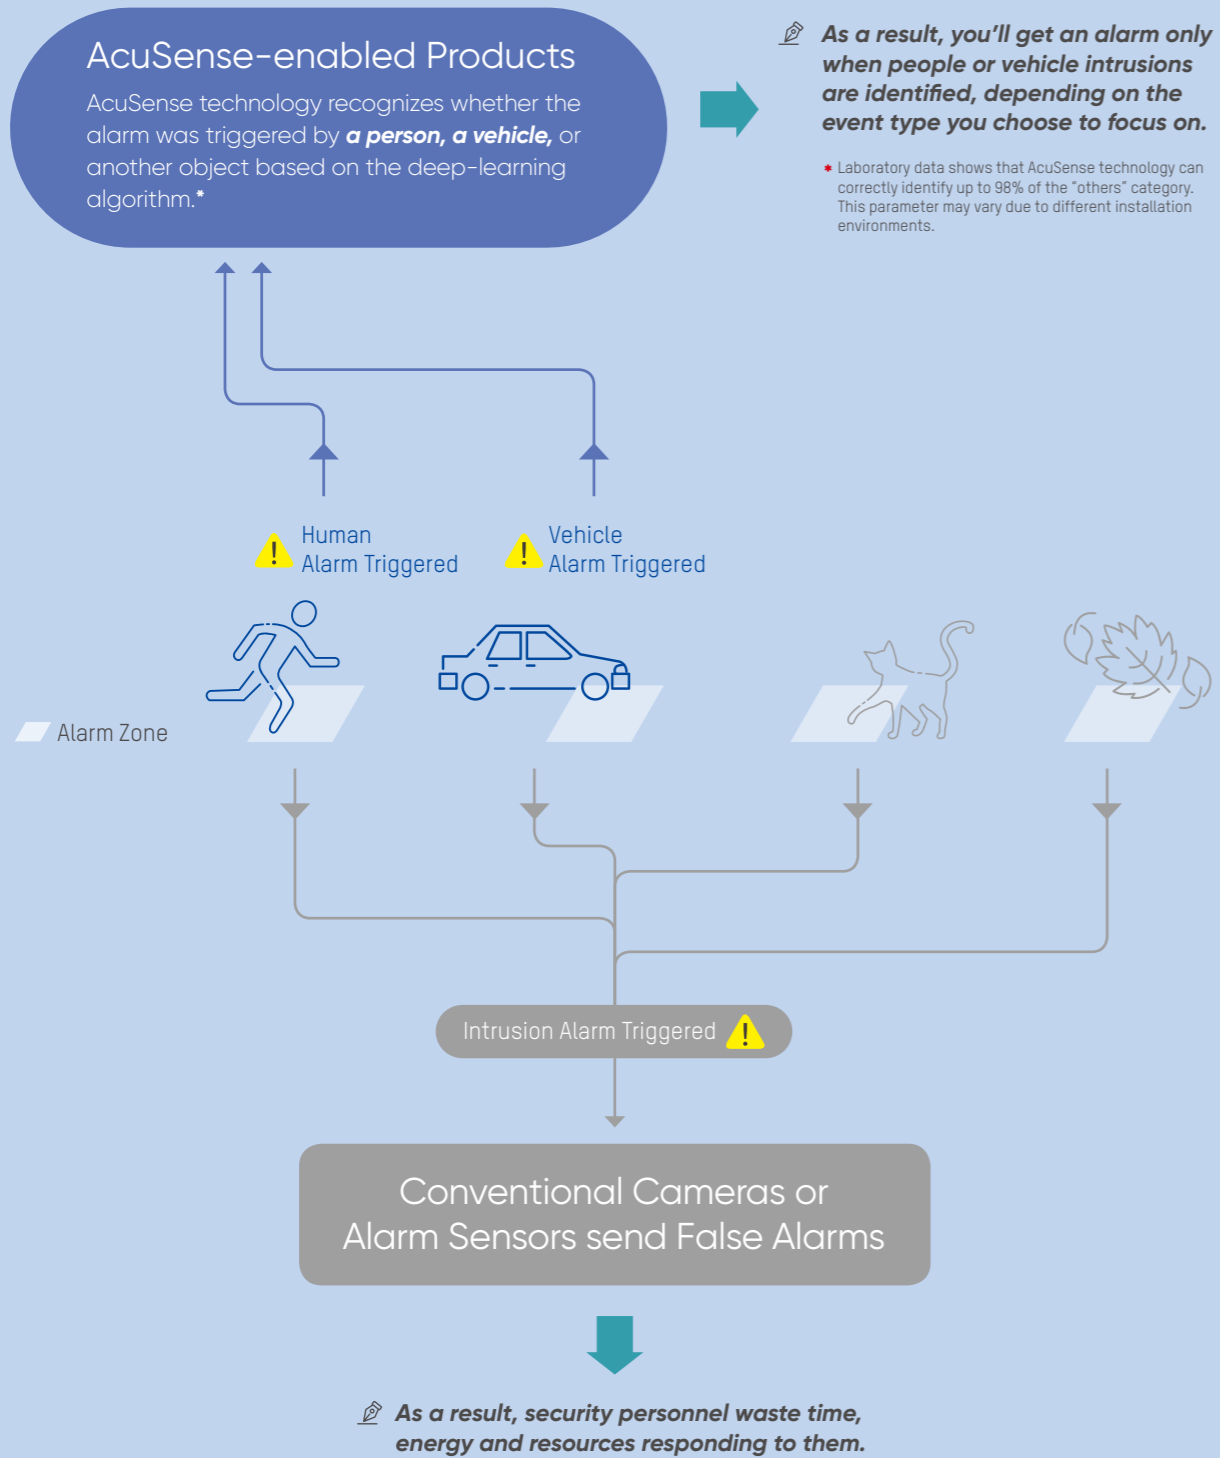

Motion Detection 2.0 with AcuSense

Motion Detection 2.0 adds a touch of intelligence to conventional motion detection. In version 2.0, Hikvision's AcuSense Technology for precise human and vehicle identification retains the original agility of motion detection while vastly improving its accuracy.

Focused

Concentrate on human and vehicle events

Efficient

Quick target searches for human or vehicle events

How is AcuSense different

Better Imaging Performance

EasyIP 2.0+ Network Cameras with AcuSense provide sharper details and better WDR performance.

Ease of Use

The AI-powered human & vehicle identification is ON by default. You can enjoy the convenience of smart features with no extra installation or configuration effort than using a traditional CCTV camera.