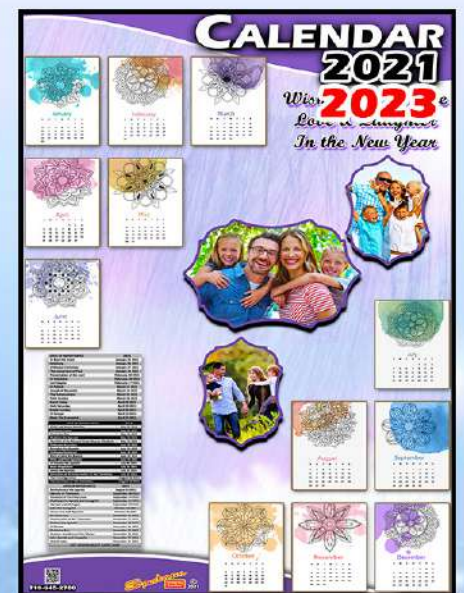

CALENDARS

Spectrum 21

12 PAGES PHOTO CALENDARS \$29.95 WITH DIFFERENT POSE

CALENDARS

(11 x 14) \$1.99 EACH (16 x 20) \$2.99 EACH & (20 x 24) \$3.99 EACH

(11 x 17) CALENDAR 99¢ EACH (16 x 20) (MINIMUM 100)

PLUS SET-UP FEE