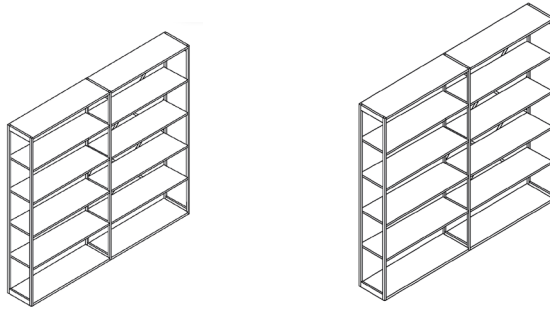

Features & Benefits

Supplied as self assembly for ease of transportation.

Smooth roll-formed uprights.

Load bearing of 45kg per shelf.

Range Overview

All Economy shelves are available in 4 depths: 300mm (11.8”), 360mm (14.2”), 400mm (15.7”) & 460mm (18.1”)

Available in 2 heights:
1832mm (72.1”) &
2192mm (86.3”)

Available in 4 widths: 800mm (31.5”), 832mm (32.8”),
1000mm (39.4”) & 1032mm (40.6”)

Economy Shelving

H:1832mm (72.1”)

Product Code	Description	Width	Depth
0818ESSTK30	Starter kit – two frames*, one cross bracing kit.	832mm (32.8”)	300mm (11.8”)
0818ESEXK30	Extension kit – one frame*.	800mm (31.4”)	300mm (11.8”)
08SH30P1PS	Shelf***.	770mm (30.2”)	292mm (11.6”)
0818ESSTK36	Starter kit – two frames*, one cross bracing kit.	832mm (32.8”)	360mm (14.2”)
0818ESEXK36	Extension kit – one frame*.	800mm (31.4”)	360mm (14.2”)
08SH36P1PS	Shelf***.	770mm (30.2”)	352mm (13.9”)
0818ESSTK40	Starter kit – two frames*, one cross bracing kit.	832mm (32.8”)	400mm (15.7”)
0818ESEXK40	Extension kit – one frame*.	800mm (31.4”)	400mm (15.7”)
08SH40P1PS	Shelf***.	770mm (30.2”)	392mm (15.5”)
0818ESSTK46	Starter kit - two frames*, one cross bracing kit.	832mm (32.8”)	460mm (18.1”)
0818ESEXK46	Extension kit – one frame*.	800mm (31.4”)	460mm (18.1”)
08SH46P1PS	Shelf***.	770mm (30.2”)	452mm (17.9”)