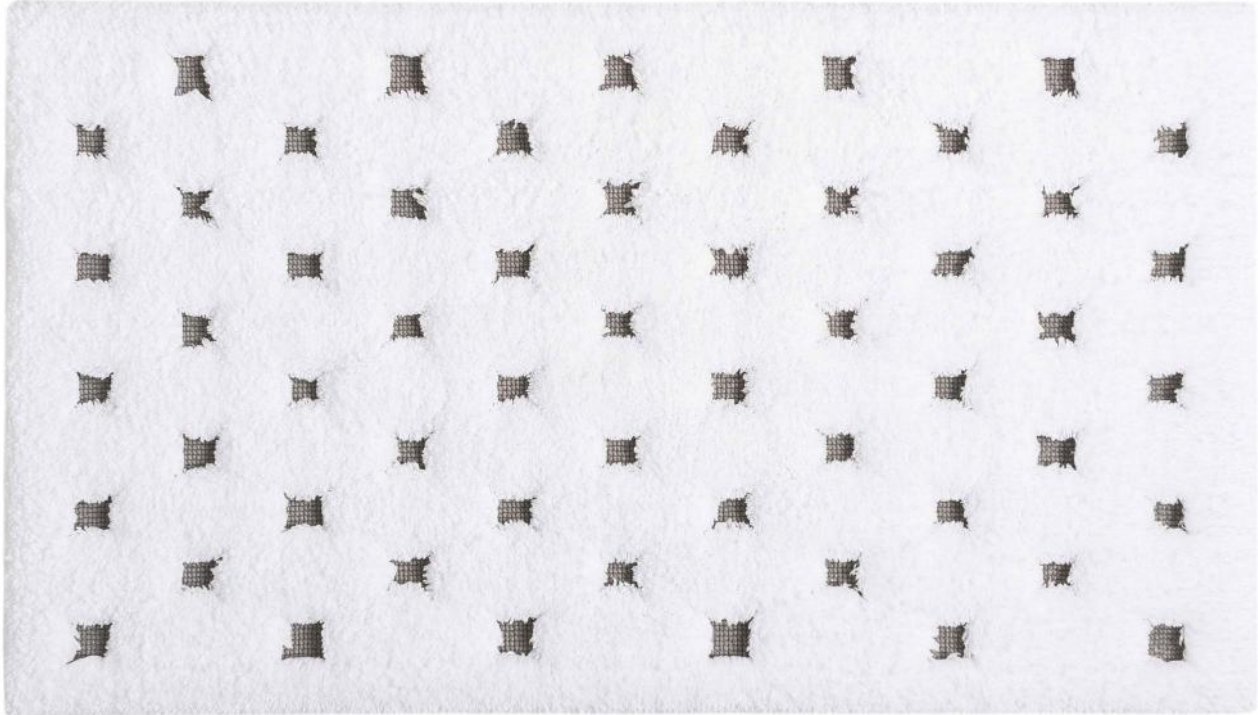

Alice (in silver)

Towels
Bath Rug

100% COTTON | 680 GSM | BIAS BINDING
ANTI-SLIP SILICON BACKING-