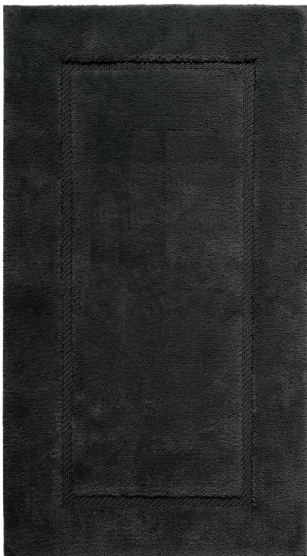

# \_ EGOIST \_

Bath Rug

100% SUPERIOR COMBED COTTON | 2600 GSM

ANTI-SLIP SILICONE BACKING

In white silver black, fog and (NEW) French blue

In size: 50x80cm (fog, silver, black, white, French blue, oxford, dove, sage and ice)

In size 60x100cm (black, white)

---

Ice

French Blue

Dove

Sage

---

Black