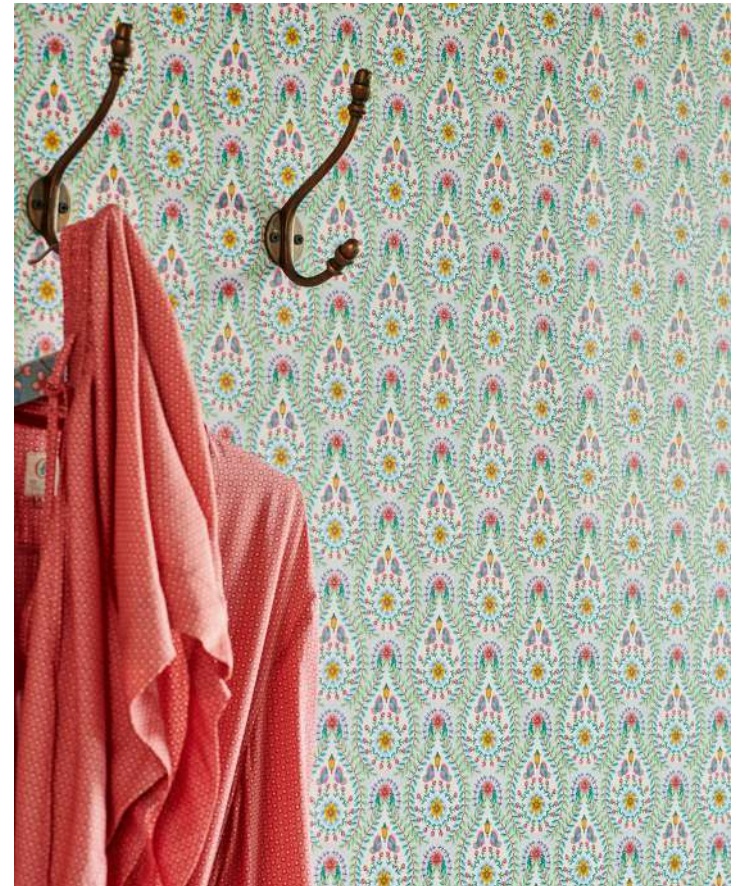

ABOUT SKIN

Cheerful and colorful prints for the home

A jungle leaf print with large flowers, plants, and hidden birds. A small structured star can be felt in the background. Beautiful in combination with the stripe design. These and many more.

Pip Studio 5 offers plenty of choice in contemporary prints, techniques, and colour combinations which are easy to combine with each other.