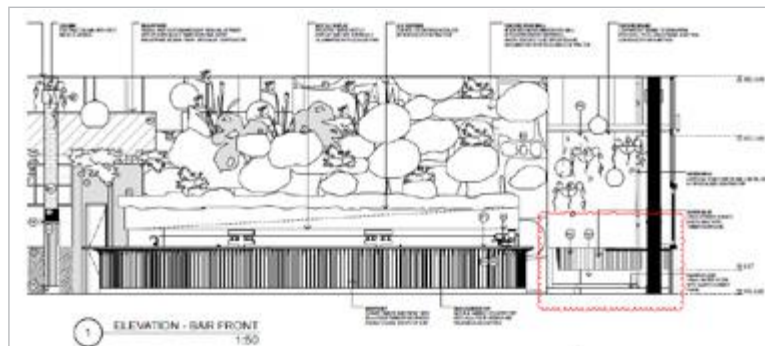

Construction drawings for bar (by Space Cubed Design Studio)