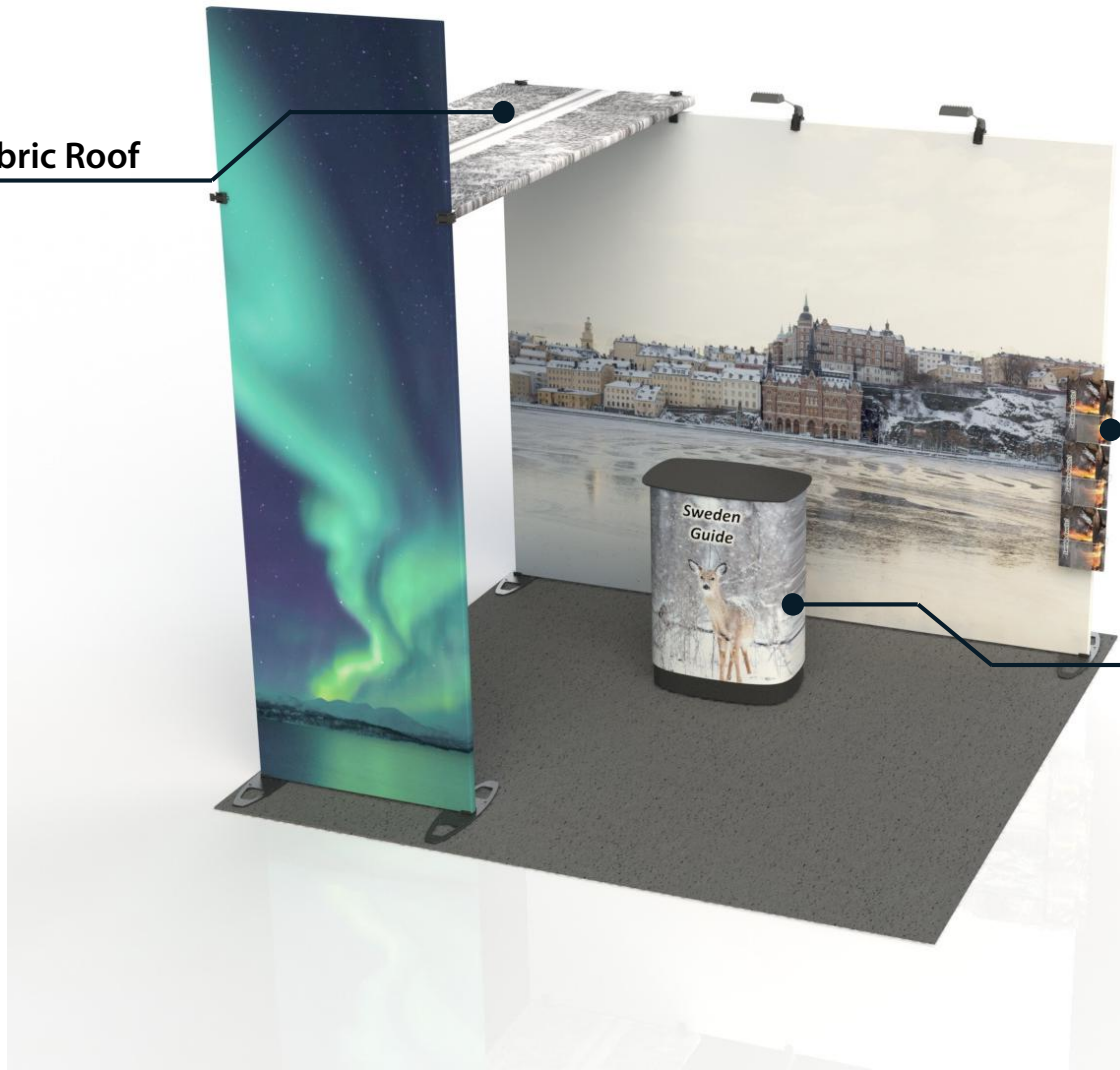

Premium Kits

Expand GrandFabric Roof

Brochure Holder

- Easy to attach

Expand PodiumCase Closed