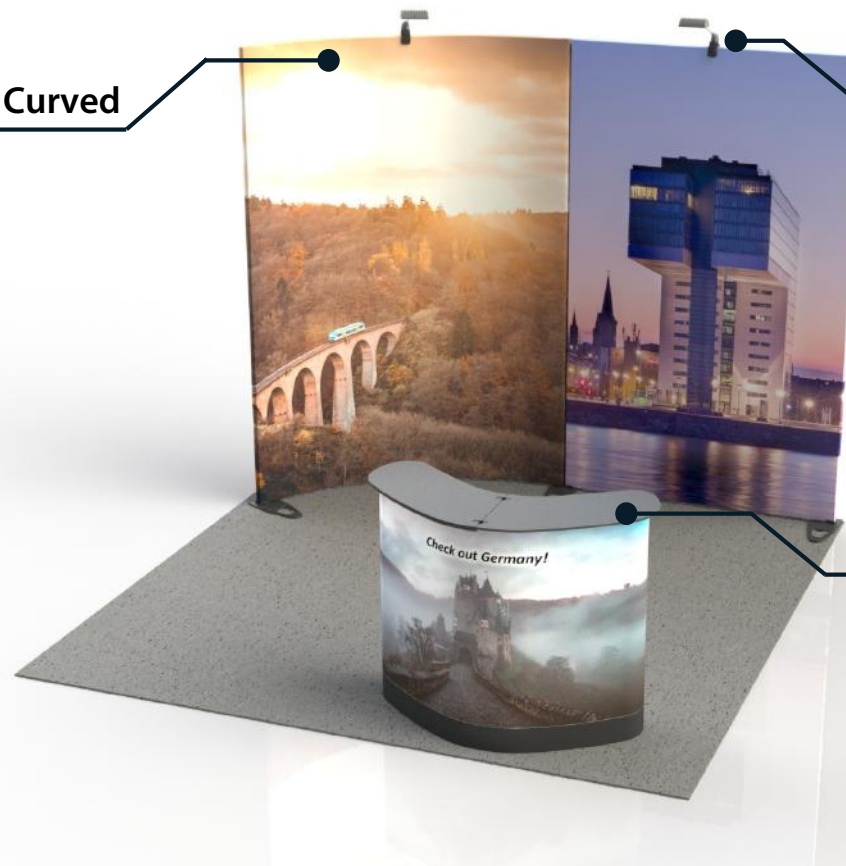

Premium Kits

Main elements:

- Expand GrandFabric - Straight or Curved
- Expand Podium Case (optional Expand PodiumCase XL)

Optional:

- Expand Spotlights
- Global Portable Sanitizer Station
- Expand FabuFloor
- Expand Brochure Holder
- Shelves
- Sneeze Guard
- Branded Face Mask

Expand GrandFabric Straight or Curved

Free-standing pillowcase fabric backwall

- Quick set up - no tools needed
- Choose single or double-sided print
- Reusable - just update fabric print
- Straight or Curved backwalls
- Custom sizes available
- Connect several walls

Expand Spot Lights

- Both LED & halogen spotlight
- Long life expectancy
- Complies with the CE, UL & CSA requirements

Expand PodiumCase

- Pack and store your backwalls or event materials in it
- Update graphics when you have a new message
- Lots of storage on the inside
- Add-ons available