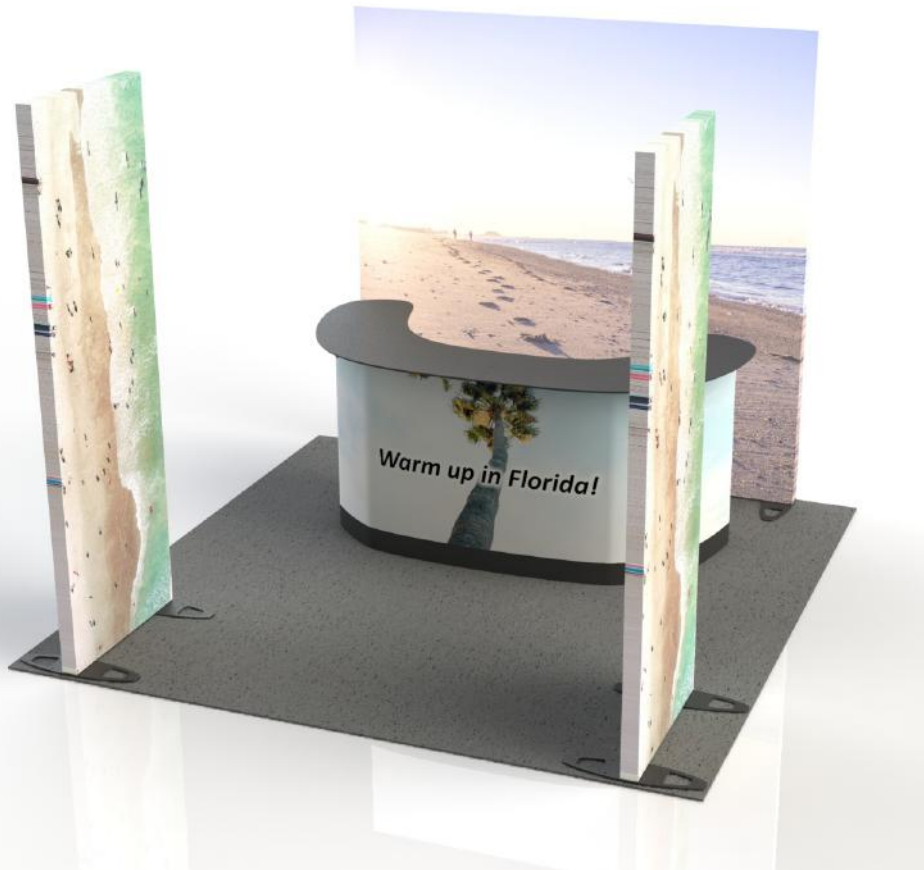

Premium Kits

Expand PodiumCase XL