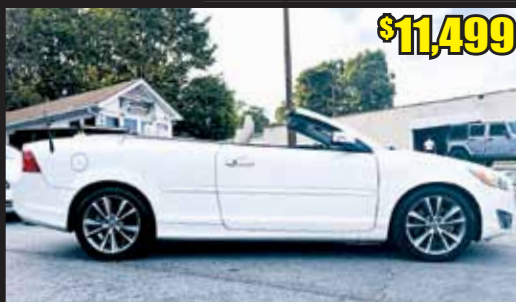

www.SIMPLEAUTOSOLUTIONS.net

2704 RANDLEMAN RD. • GREENSBORO, N.C.

www.SIMPLEAUTOSOLUTIONS.net

\$12,599

2012 CHEVROLET COLORADO 1LT

4WD, AUTO, ALL POWER, KEYLESS ENTRY, BACKUP CAM, BLUETOOTH, ONLY 1 OWNER!

\$11,499