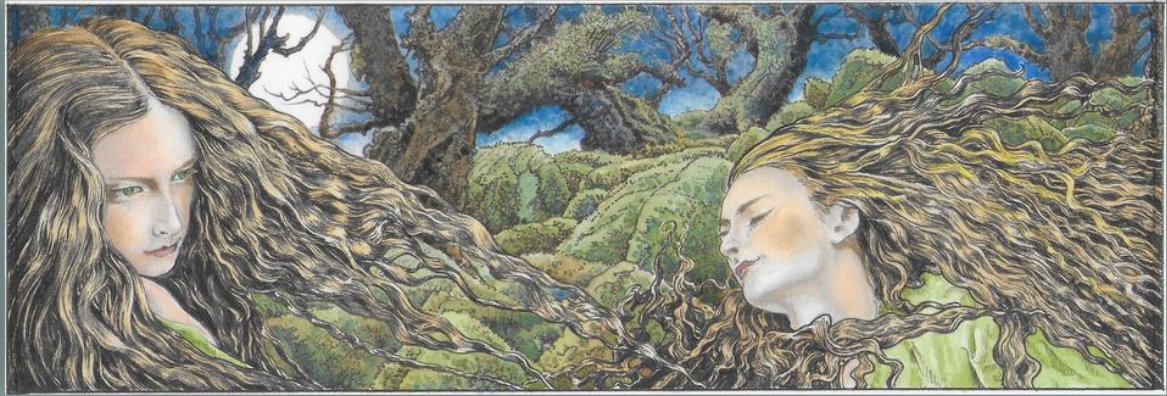

£ 1,495

Also available as a limited edition print

THE HAWTHORN TREE

Original pen and ink and watercolour painting

by Ed Org

£ 1,295

WOOD SPIRITS

Original pen and ink and watercolour painting
by Ed Org
£ 495