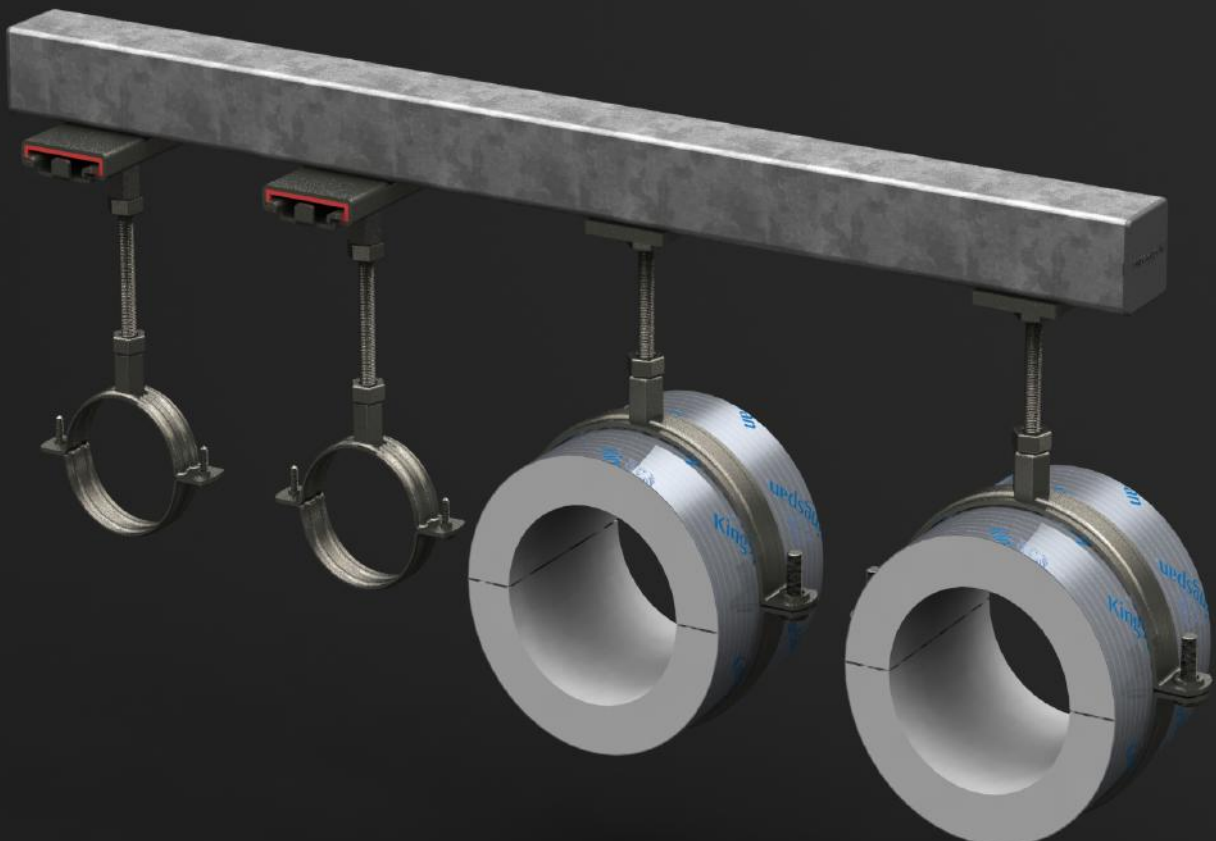

MKMM

In Partnership With

PRICE LIST

www.supplitech.com

01524 237 911

PIPE BRACKETS & SUPPORTS

SUREFIX XL - UNLINED - STANDARD DUTY

Mild Steel - BZP Finish - Standard Duty

SIZE	GRIP RANGE	BOSS	PRICE
1/2"	19-23mm	M8/M10	£0.22
22-26	23-28mm	M8/M10	£0.22
3/4"	26-30mm	M8/M10	£0.22
1"	32-35mm	M8/M10	£0.22
1 1/4"	39-43mm	M8/M10	£0.25
1 1/2"	45-51mm	M8/M10	£0.39
53-59	54-58mm	M8/M10	£0.43
2"	60-65mm	M8/M10	£0.47
65-72	67-71mm	M8/M10	£0.47
2 1/2"	74-82mm	M8/M10	£0.56
82-89	82-89mm	M8/M10	£0.59
3"	91-98mm	M8/M10	£0.59
93-100	93-101mm	M8/M10	£0.79
101-108	102-109mm	M8/M10	£0.80
4"	109-117mm	M8/M10	£0.87
115-125	116-125mm	M8/M10	£0.97
128-138	129-141mm	M8/M10	£1.05
5"	136-146mm	M8/M10	£1.09
141-151	142-154mm	M8/M10	£1.17
6"	158-169mm	M8/M10	£1.57
164-176	166-177mm	M8/M10	£1.87

SUREFIX XL - LINED - STANDARD DUTY

Mild Steel - BZP Finish - EPDM Lined - Standard Duty

SIZE	GRIP RANGE	BOSS	PRICE
15cu	13-20mm	M8/M10	£0.25
3/8"	17-23mm	M8/M10	£0.25
22cu	21-26mm	M8/M10	£0.26
28cu	26-30mm	M8/M10	£0.26
35cu	33-37mm	M8/M10	£0.33
42cu	40-46mm	M8/M10	£0.35
1 1/2"	48-53mm	M8/M10	£0.41
54cu	53-59mm	M8/M10	£0.44
2"	60-66mm	M8/M10	£0.44
67cu	67-77mm	M8/M10	£0.65
76cu	75-84mm	M8/M10	£0.70
3"	83-93mm	M8/M10	£0.76
93-100	94-104mm	M8/M10	£0.90
108cu	102-111mm	M8/M10	£0.98
4"	109-119mm	M8/M10	£1.04
120-130	122-135mm	M8/M10	£1.06
133cu	128-139mm	M8/M10	£1.08
5"	135-148mm	M8/M10	£1.11
159cu	151-164mm	M8/M10	£1.25
6"	158-170mm	M8/M10	£1.39