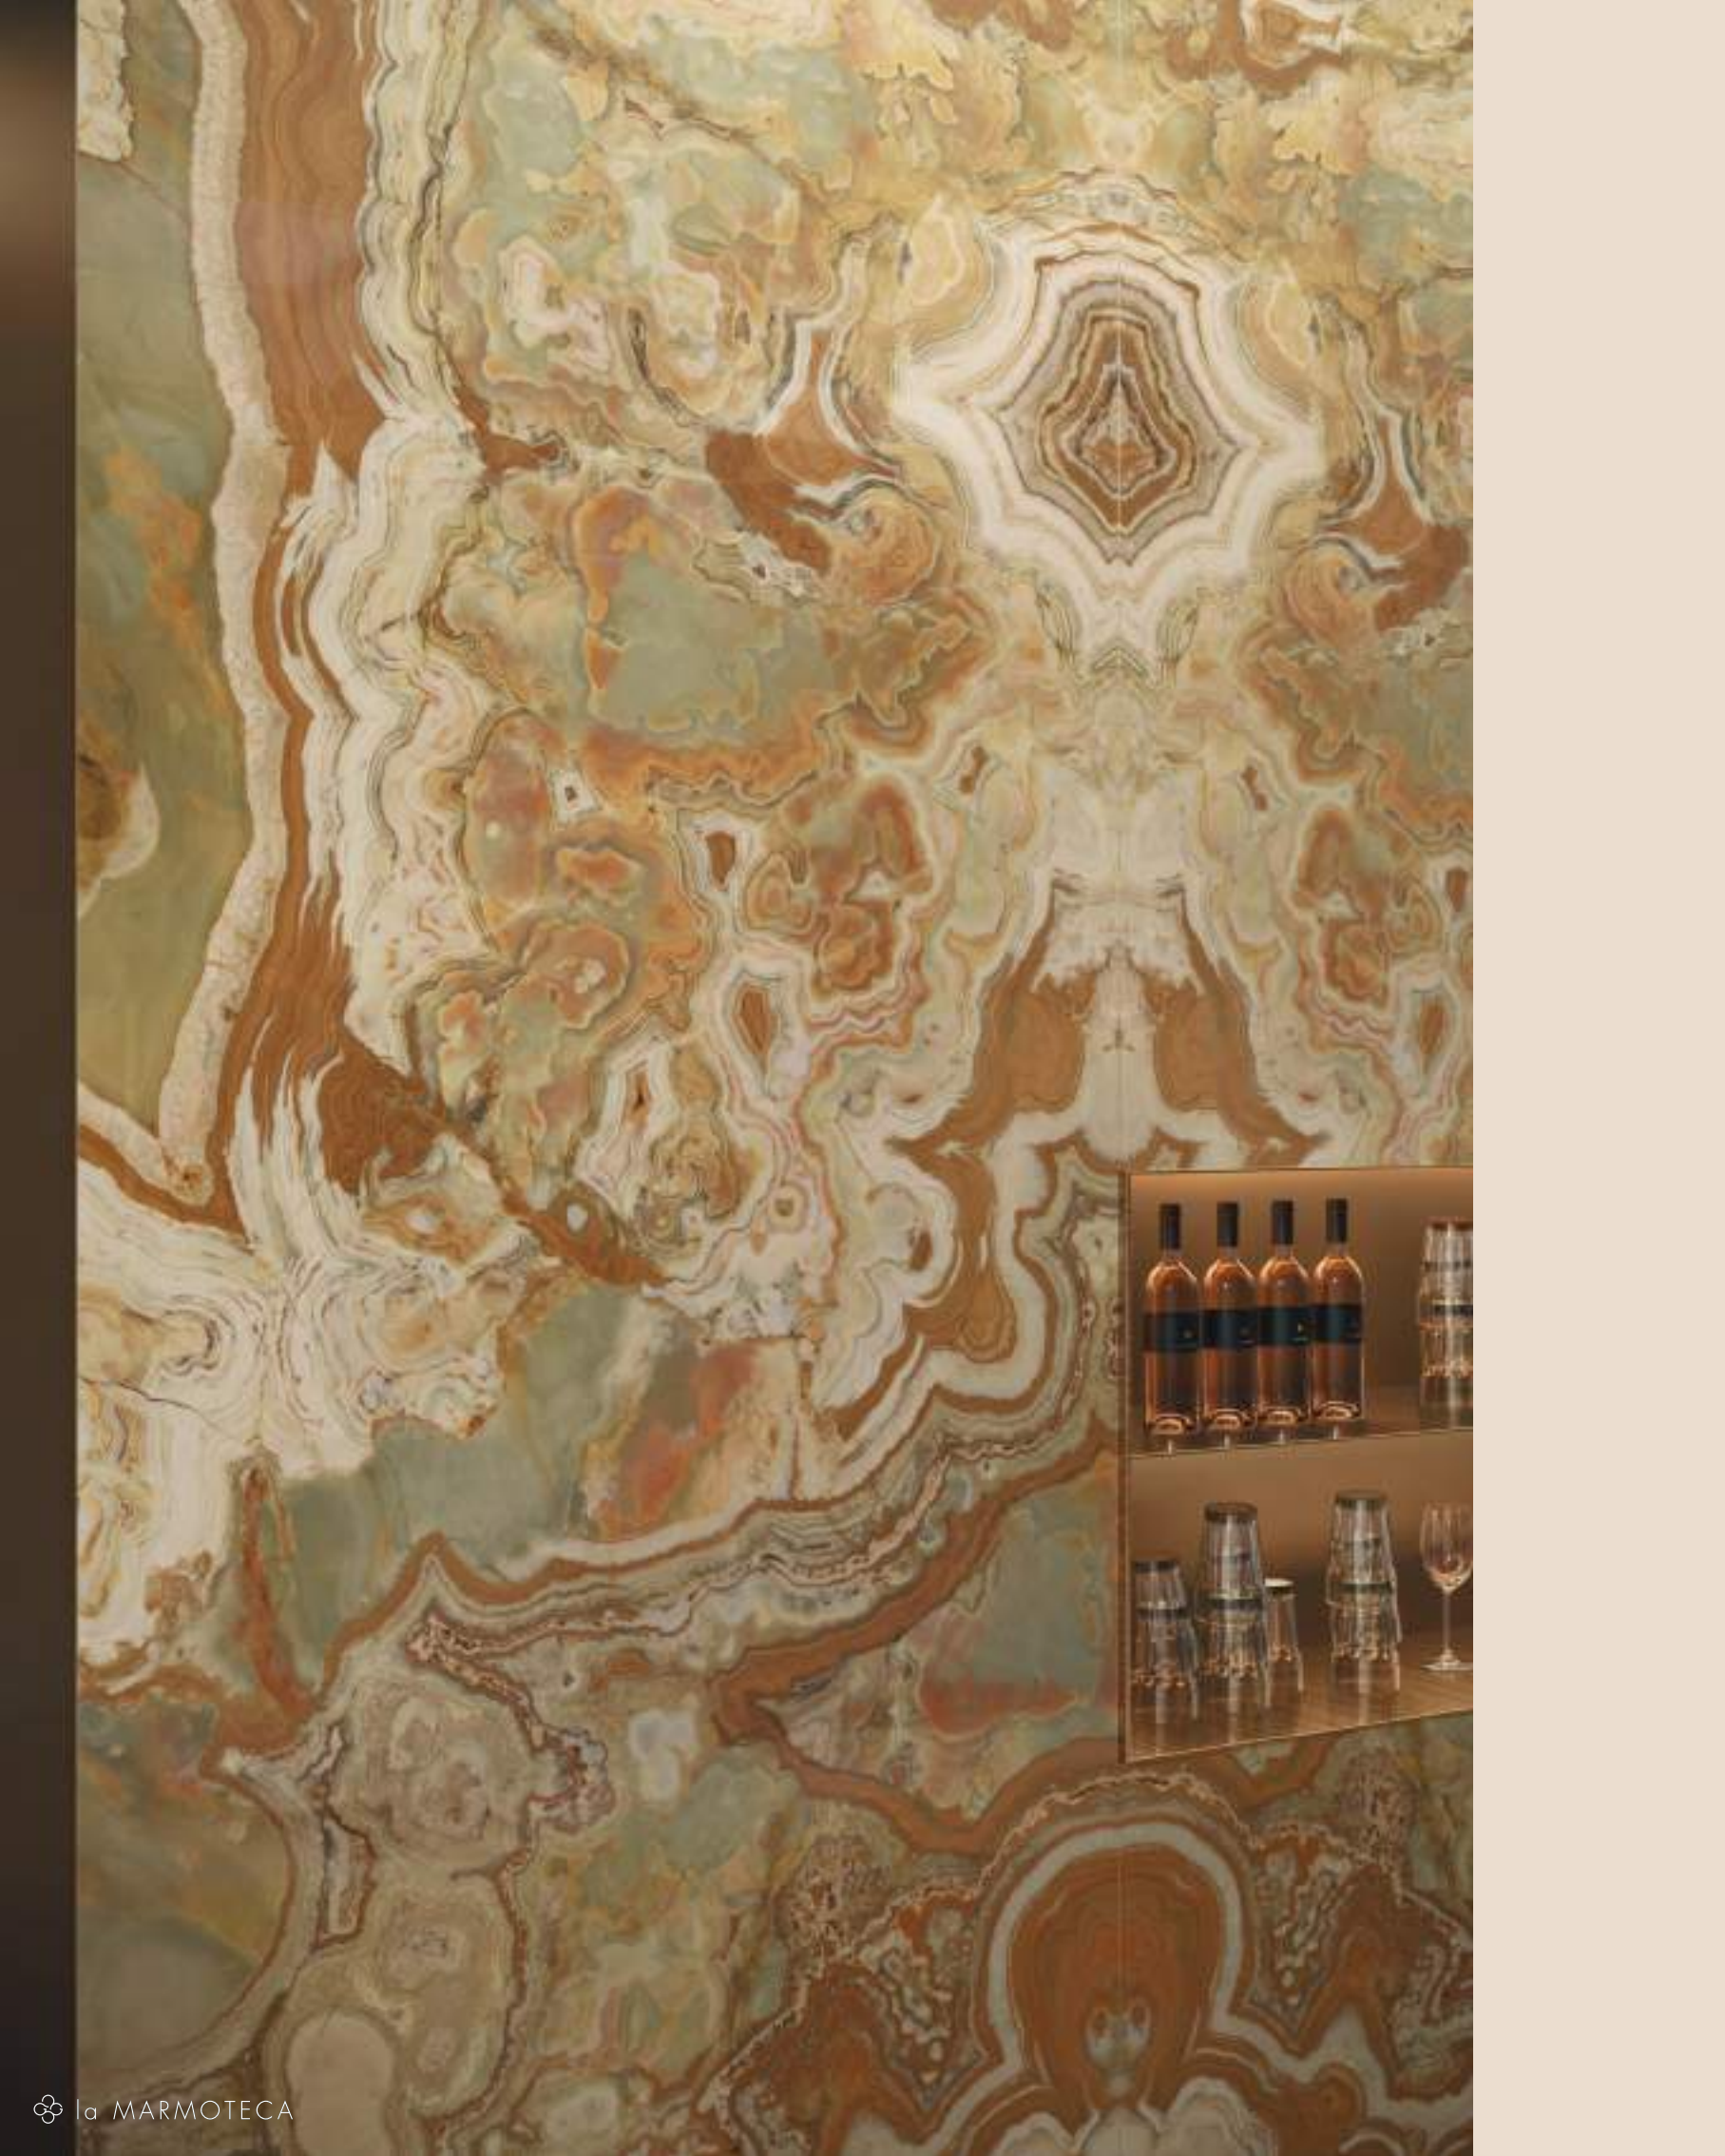

CHROME WHITE 120X280 SOFT
LA MARMOTECA GREY STONE 120X280 SOFT
BATH FURNITURE GREY STONE SOFT

LA MARMOTECA COSMIC IVORY 120X280 LUX
LA MARMOTECA MARQUINA BLACK 120X120 LUX

LA MARMOTECA ONYX BRONZE 120X280 LUX
JUST CODE BEIGE 20X120
FURNITURE SAHARA WHITE SOFT