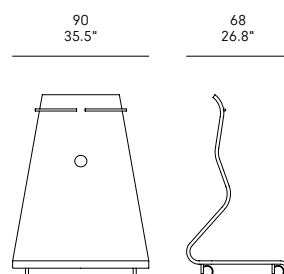

Rovere naturale Natural oak Chêne naturel Eiche natur Roble natural	Noce canaletto Walnut Noyer Nussbaum Nogal	Rovere moca Mocha oak Chêne moka Eiche mokka Roble moca
COBRA EU	with schuko CEE 7/7 multi-socket plug adapter	EB900RN	EB900X	EB900RM
COBRA UK	with UK multi-socket plug adapter	EB900RNUK	EB900XUK	EB900RMUK
COBRA US	with USA multi-socket plug adapter	EB900RNUS	EB900XUS	EB900RMUS
COBRA CN	with CHINA multi-socket plug adapter	EB900RNCN	EB900XCN	EB900RMCN