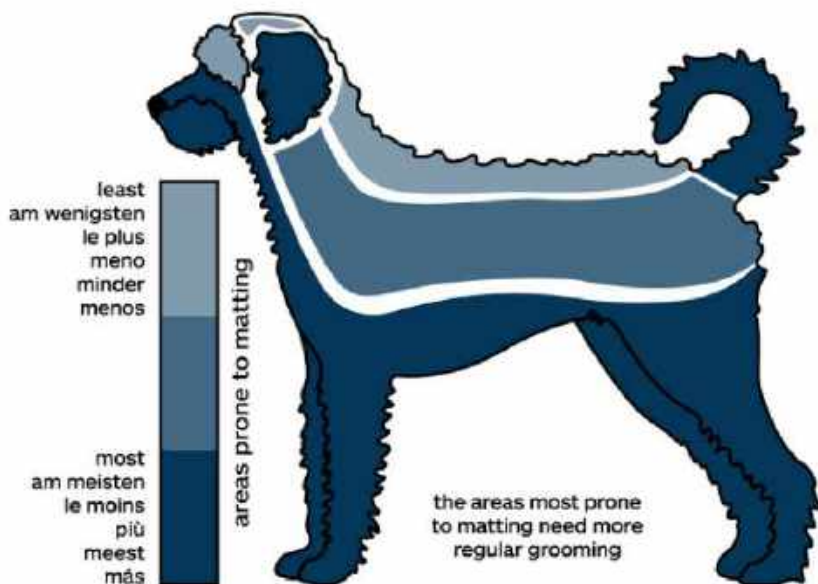

mikki **Doodles**
FOR POODLE CROSSBREDS

Keep scruffy, fluffy
between salon grooms

STEP 1: SLICKER STEP 2: COMB STEP 3: DE-MATTER