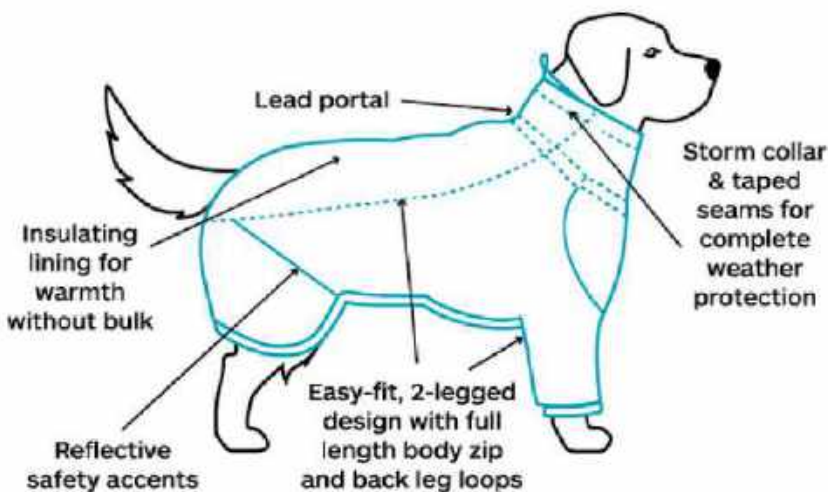

Wind & Waterproof

Easy Fit

Breathable Materials