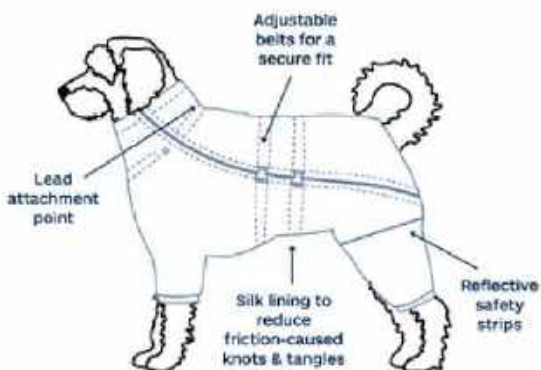

MIKKI - DOODLES

Code: 6100101/Barcode: 755349101016

Code: 6100102/Barcode: 755349101023

Code: 6100103/Barcode: 755349101030

Code: 6100104/Barcode: 755349101047

Code: 6100105/Barcode: 755349101054

Waterproof

Windproof

**Less friction,
fewer tangles**