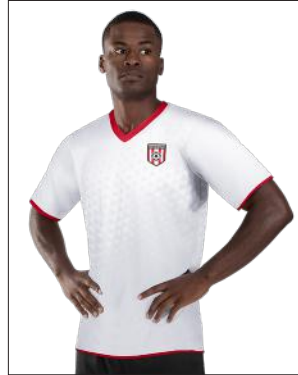

FULLY REVERSIBLE