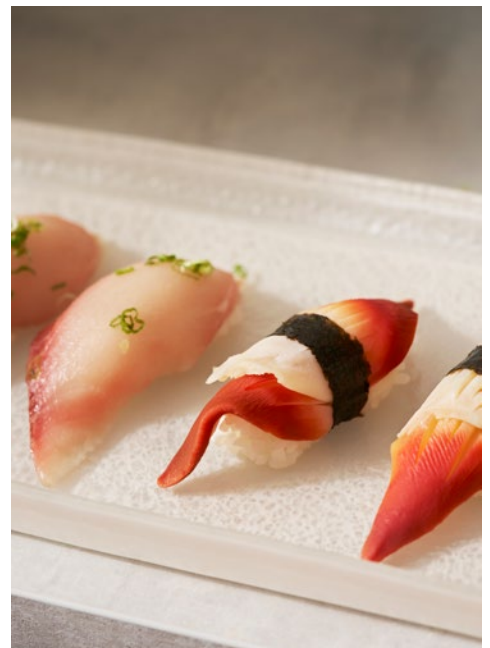

Caviar Server
Crackle Dusk Blue w/Silver Legs
GS193850
D 10 1/4" H 3 7/8"
(7 1/2 oz)

Caviar Server
Crackle Cream w/Silver Legs
GS196706
D 10 1/4" H 3 7/8"
(7 1/2 oz)

Caviar Server
Marble Grey w/Gold Legs
GS196705
D 10 1/4" H 3 7/8"
(7 1/2 oz)

bold buffet presentation

Elevate any culinary presentation to new heights with MyGlassStudio's exquisite Buffet Risers. Available in two captivating colors, these elegant risers are designed to make a bold statement for buffet presentations. These risers are meticulously crafted to perfectly complement the platters and bowls offered by MyGlassStudio. The footed boards and platters can be used in conjunction with metal stands and risers, or on their own. Each piece is sold separately, making it easier for customers to curate their perfect buffet!