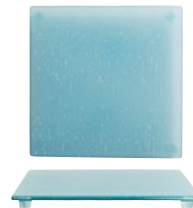

Square Footed Serving Platter
Mid Modern Dusk Blue/Cream
GS196659
L W 10 3/4" H 7/8"