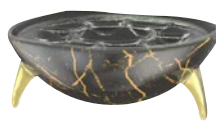

Seafood Tower Set w/ 2 Drains
Crackle Blue w/White Metal
GS196707
B 12 5/8" T 8 3/4" H 10 1/4"

Seafood Tower Set w/ 2 Drains
Crackle Cream w/White Metal
GS196708
B 12 5/8" T 8 3/4" H 10 1/4"

Seafood Tower Set w/ 2 Drains
Marble Grey w/Black Metal
GS196709
B 12 5/8" T 8 3/4" H 10 1/4"

Drain For Seafood Towers
Specialty Set of 2
GS193862
D 6 5/8" H 1/2"

caviar with sass and class

Caviar demands to be presented in the best vessels, and there are none better than MyGlassStudio Caviar Servers. Metallic silver or gold legs elevate the colorful organic shaped bowls and are sized perfectly to hold ice, while the clear glass insert is sectioned appropriately for caviar and all the accoutrements. Handwashing is recommended.

Caviar Server
Crackle Dusk Blue w/Silver Legs
GS193850
D 10 1/4" H 3 7/8"
(7 1/2 oz)

Caviar Server
Crackle Cream w/Silver Legs
GS196706
D 10 1/4" H 3 7/8"
(7 1/2 oz)

Caviar Server
Marble Grey w/Gold Legs
GS196705
D 10 1/4" H 3 7/8"
(7 1/2 oz)