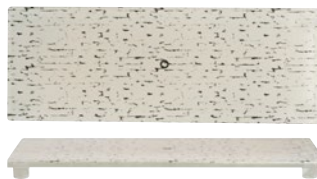

Footed Board
Mid Modern Cream/Dark Grey
GS193856
L 19 3/4" W 7 1/8" H 7/8"