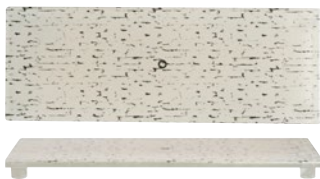

Footed Board
Mid Modern Cream/Dark Grey
GS193856
L 19 3/4" W 7 1/8" H 7/8"