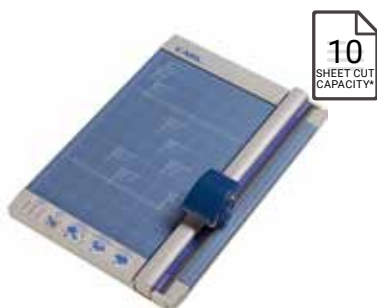

10
SHEET CUT
CAPACITY*

CARL

STARTING FROM $159.00

RT PAPER TRIMMERS

These versatile trimmers have applications in both the commercial and craft markets that ensures safe and precise cutting made easy. Suitable for paper up to 310mm and up to 10 sheets.

Product Code	Description	Price
700212A	CARL RT200 A4 PAPER TRIMMER 10 SHEETS	$159.00
700218A	CARL RT218 A3 PAPER TRIMMER 10 SHEETS	$199.00