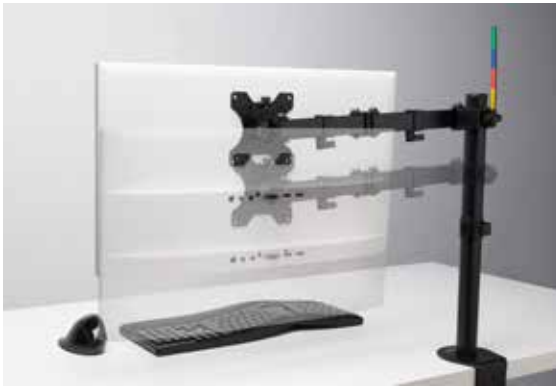

**STARTING FROM
$79.95**

Kensington®

SMARTFIT® ERGO MONITOR ARMS

Finding the correct ergonomic height for your monitors and adjusting their distance is easy, thanks to the sturdy, stable SmartFit® Ergo Monitor Arms. Clear valuable desk space while improving ergonomics.

Wide adjustment range delivers $\pm 90^\circ$ swivel, $\pm 180^\circ$ rotation (for landscape or portrait orientation), $\pm 45^\circ$ monitor tilt adjustment, and up to 399mm arm extension.

Sturdy metal pre-installed C-clamp and grommet fastener are easy to install and won't damage or mark the desk or table. Each arm is compatible with displays up to 32" and 8kgs.

Product Code	Description	Price
K55408WW	SMARTFIT® ERGO SINGLE MONITOR ARM	$79.95
K55409WW	SMARTFIT® ERGO DUAL MONITOR ARM	$99.95