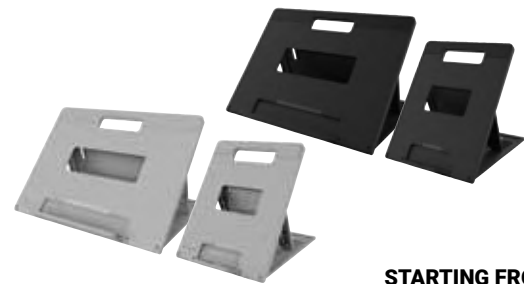

STARTING FROM $34.95

Kensington®

EASY RISER GO LAPTOP STANDS

By setting your monitor at the proper height that's in line with your eyes, lowering the chances you will suffer from aches and pain after spending long hours on the computer.

Product Code	Description	Price
K50420WW	EASY RISER GO 17" LAPTOP STAND GREY	$39.95
K50421WW	EASY RISER GO 14" LAPTOP STAND GREY	$34.95
K50422WW	EASY RISER GO 17" LAPTOP STAND BLACK	$39.95
K50423WW	EASY RISER GO 14" LAPTOP STAND BLACK	$34.95