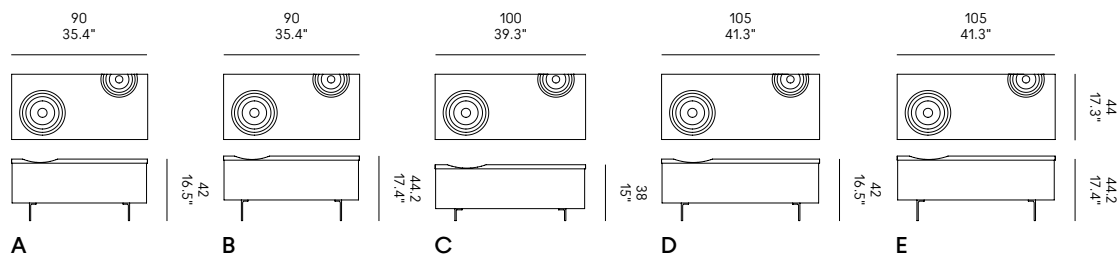

Per divano
For sofa
Pour canapés
Für Sofas
Para sofás

A [90x44 H 42] RIPPLES BOX	Billie 90 / Dizzy 90 / Miles 90	RB090BM
B [90x44 H 44] RIPPLES BOX	Coleman 90	RB090C
C [100x44 H 38] RIPPLES BOX	Ellington	RB100E
D [105x44 H 42] RIPPLES BOX	Billie 105 / Dizzy 105 / Miles 105	RB105BM
E [105x44 H 44] RIPPLES BOX	Coleman 105	RB105C