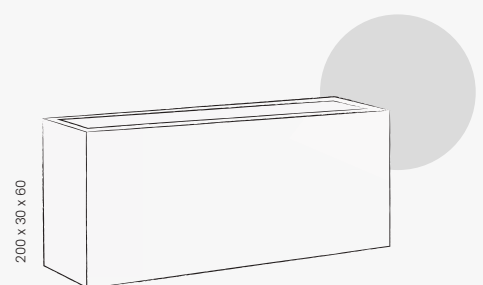

Did you know...

Our Stretto planters are not just stylish and modern but also cleverly designed! The angular shapes feature an inner layer of polystyrene, providing excellent insulation. This helps protect plant roots from both cold and heat, ensuring optimal growing conditions all year round!

The unique dimensions of a Stretto Divider: