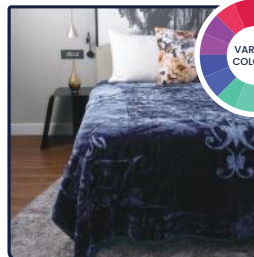

London Mink Blanket

Queen Size
Material: 100% Polyester

SAVE	CASH
N$ 119	N$ 829