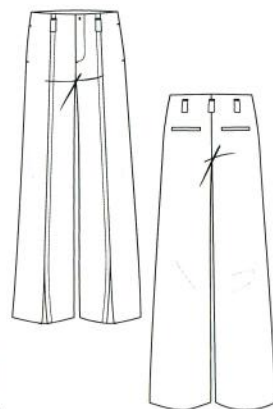

66% Polyester
28% Viscose
6% Elastane

Devi
Style: 95087
Price: 099299103.101
FW/SL: 62/81