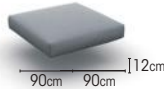

CUSHIONS

ottoman	sunbrella natte grey chiné	02-000494
	sunbrella natte sooty	02-000495
	sunbrella mezzo mist	02-000736
	sunbrella mezzo thunder	02-000737
	exteria quadro smoke	02-000496
	exteria quadro nature	02-000497
	exteria melo beige	02-000993

CENTER: seat + back

CENTER: seat + back	sunbrella natte grey chiné	02-000545
	sunbrella natte sooty	02-000961
	sunbrella mezzo mist	02-000779
	sunbrella mezzo thunder	02-001251
	exteria quadro smoke	02-000780
	exteria quadro nature	02-001072
	exteria melo beige	02-000954

CORNER: seat + back

CORNER: seat + back	sunbrella natte grey chiné	02-001049
	sunbrella natte sooty	02-001071
	sunbrella mezzo mist	02-000781
	sunbrella mezzo thunder	02-001252
	exteria quadro smoke	02-000782
	exteria quadro nature	02-001073
	exteria melo beige	02-000955

DECO CUSHIONS

CENTER	sunbrella natte grey chiné	02-000464
	sunbrella natte sooty	02-000997
	sunbrella lopi ash	02-000998
	sunbrella natte carbon sky	02-000999
	sunbrella mezzo mist	02-000788
	sunbrella mezzo thunder	02-000916
	exteria quadro smoke	02-000789
	exteria quadro nature	02-000682
	exteria melo beige	02-000919
	exteria octa dark leaf	02-000506

CORNER	sunbrella natte grey chiné	02-001000
	sunbrella natte sooty	02-001001
	sunbrella lopi ash	02-001004
	sunbrella natte carbon sky	02-001005
	sunbrella mezzo mist	02-001348
	sunbrella mezzo thunder	02-001347
	exteria quadro smoke	02-001002
	exteria quadro nature	02-001003
	exteria melo beige	02-000920
	exteria octa dark leaf	02-000510