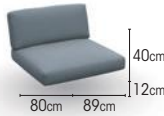

CUSHIONS

ottoman	sunbrella natte grey chiné	02-000494
	sunbrella natte sooty	02-000495
	sunbrella mezzo mist	02-000736
	sunbrella mezzo thunder	02-000737
	exteria quadro smoke	02-000496
	exteria quadro nature	02-000497
	exteria melo beige	02-000993

CENTER: seat + back

CENTER: seat + back	sunbrella natte grey chiné	02-000545
	sunbrella natte sooty	02-000961
	sunbrella mezzo mist	02-000779
	sunbrella mezzo thunder	02-001251
	exteria quadro smoke	02-000780
	exteria quadro nature	02-001072
	exteria melo beige	02-000954

CORNER: seat + back

CORNER: seat + back	sunbrella natte grey chiné	02-001049
	sunbrella natte sooty	02-001071
	sunbrella mezzo mist	02-000781
	sunbrella mezzo thunder	02-001252
	exteria quadro smoke	02-000782
	exteria quadro nature	02-001073
	exteria melo beige	02-000955

DECO CUSHIONS

CENTER	sunbrella natte grey chiné	02-000464
	sunbrella natte sooty	02-000997
	sunbrella lopi ash	02-000998
	sunbrella natte carbon sky	02-000999
	sunbrella mezzo mist	02-000788
	sunbrella mezzo thunder	02-000916
	exteria quadro smoke	02-000789
	exteria quadro nature	02-000682
	exteria melo beige	02-000919
	exteria octa dark leaf	02-000506

CORNER	sunbrella natte grey chiné	02-001000
	sunbrella natte sooty	02-001001
	sunbrella lopi ash	02-001004
	sunbrella natte carbon sky	02-001005
	sunbrella mezzo mist	02-001348
	sunbrella mezzo thunder	02-001347
	exteria quadro smoke	02-001002
	exteria quadro nature	02-001003
	exteria melo beige	02-000920
	exteria octa dark leaf	02-000510