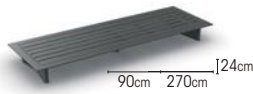

# ARBON COMPONENTS

**FRAME** powder coated aluminium  
alu charcoal mat  
alu white mat

**ROPE**  
charcoal black  
light grey melange

<b>COMPONENTS</b>		
1 seat	charcoal	01-000205
	white	01-000213

2 seat	charcoal	01-000207
	white	01-000214

3 seat	charcoal	01-000210
	white	01-000216

backrest	charcoal	01-000204
	white	01-000212

backrest - rope	charcoal	rope charcoal black	01-002329
	white	rope light grey melange	01-002330

PREMIUM OUTDOOR FURNITURE, WORLDWIDE DELIVERY  
[www.jati-kebon.com](http://www.jati-kebon.com)