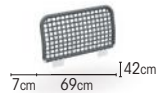

CORNER	sunbrella natte grey chiné	02-001000
	sunbrella natte sooty	02-001001
	sunbrella lopi ash	02-001004
	sunbrella natte carbon sky	02-001005
	sunbrella mezzo mist	02-001348
	sunbrella mezzo thunder	02-001347
	exteria quadro smoke	02-001002
	exteria quadro nature	02-001003
	exteria melo beige	02-000920
	exteria octa dark leaf	02-000510

# ARBON COMPONENTS

**FRAME** powder coated aluminium  
alu charcoal mat  
alu white mat

**ROPE**  
charcoal black  
light grey melange

<b>COMPONENTS</b>		
1 seat	charcoal	01-000205
	white	01-000213

2 seat	charcoal	01-000207
	white	01-000214

3 seat	charcoal	01-000210
	white	01-000216

backrest	charcoal	01-000204
	white	01-000212

backrest - rope	charcoal	rope charcoal black	01-002329
	white	rope light grey melange	01-002330

PREMIUM OUTDOOR FURNITURE, WORLDWIDE DELIVERY  
[www.jati-kebon.com](http://www.jati-kebon.com)