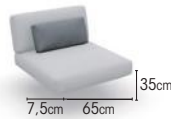

CUSHIONS

ottoman	sunbrella natte grey chiné	02-000494
	sunbrella natte sooty	02-000495
	sunbrella mezzo mist	02-000736
	sunbrella mezzo thunder	02-000737
	exteria quadro smoke	02-000496
	exteria quadro nature	02-000497
	exteria melo beige	02-000993

CENTER: seat + back

CENTER: seat + back	sunbrella natte grey chiné	02-000545
	sunbrella natte sooty	02-000961
	sunbrella mezzo mist	02-000779
	sunbrella mezzo thunder	02-001251
	exteria quadro smoke	02-000780
	exteria quadro nature	02-001072
	exteria melo beige	02-000954

CORNER: seat + back

CORNER: seat + back	sunbrella natte grey chiné	02-001049
	sunbrella natte sooty	02-001071
	sunbrella mezzo mist	02-000781
	sunbrella mezzo thunder	02-001252
	exteria quadro smoke	02-000782
	exteria quadro nature	02-001073
	exteria melo beige	02-000955

DECO CUSHIONS

CENTER	sunbrella natte grey chiné	02-000464
	sunbrella natte sooty	02-000997
	sunbrella lopi ash	02-000998
	sunbrella natte carbon sky	02-000999
	sunbrella mezzo mist	02-000788
	sunbrella mezzo thunder	02-000916
	exteria quadro smoke	02-000789
	exteria quadro nature	02-000682
	exteria melo beige	02-000919
	exteria octa dark leaf	02-000506

CORNER	sunbrella natte grey chiné	02-001000
	sunbrella natte sooty	02-001001
	sunbrella lopi ash	02-001004
	sunbrella natte carbon sky	02-001005
	sunbrella mezzo mist	02-001348
	sunbrella mezzo thunder	02-001347
	exteria quadro smoke	02-001002
	exteria quadro nature	02-001003
	exteria melo beige	02-000920
	exteria octa dark leaf	02-000510