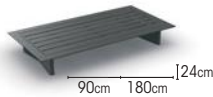

2 seat	charcoal	01-000207
	white	01-000214