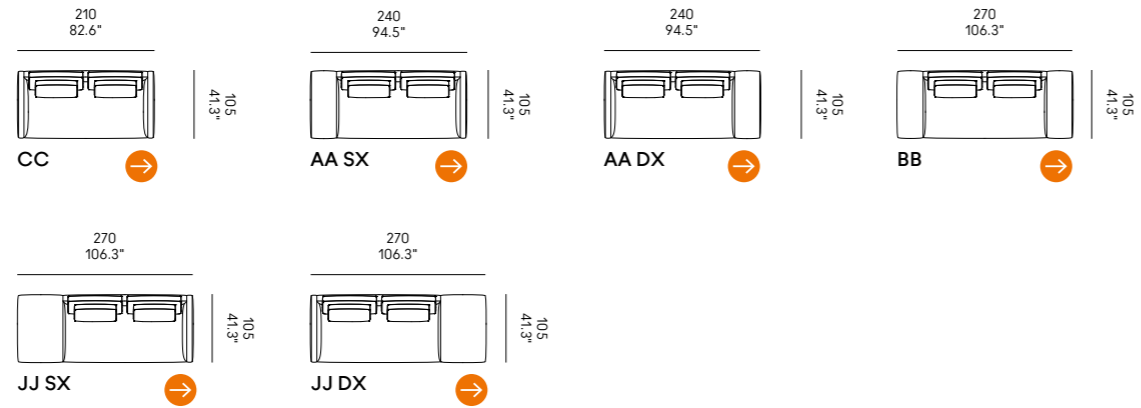

Divano
Sofa
Canapé
Sofa
Sofá