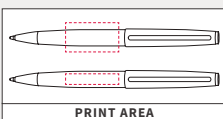

MATT - 100/£3.42 250/£2.90 500/£2.76
SOFT FEEL - 100/£3.50 250/£3.20 500/£3.04