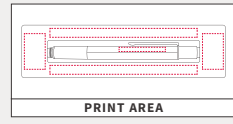

100/£5.72 250/£5.18 500/£5.00