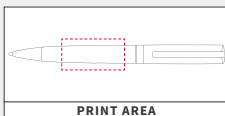

Product Size: 137 x 10mm	Print Area: 40 x 20mm
Ink Colour: Black	Engrave Area: 40 x 7mm
Weight: 32 Grams	Digital Print: 40 x 7mm

100/£4.06 250/£3.53 500/£3.37

TPC923301.
LEGANT ROLLER PEN

An exclusive design for The Printed Pen Guide. Due to the nature of the pen, the soft feel version can only be engraved or digitally printed. All the versions have a chrome undercoat for a mirror engrave. Soft feel version available).

Product Size: 137 x 10mm	Print Area: 40 x 20mm
Ink Colour: Black	Engrave Area: 40 x 7mm
Weight: 32 Grams	Digital Print: 40 x 7mm

100/£4.17 250/£3.63 500/£3.47

AVAILABLE
AS A SET

TPC950301.
AMBASSADOR BALL PEN

A substantial, twist action ball pen with clean lines and a hinged clip. Can be supplied on its own or as a set with the matching Roller.

Product Size: 134 x 12mm	Print Area: 40 x 20mm
Ink Colour: Black	Engrave Area: 40 x 7mm
Weight: 30 Grams	Digital Print: 40 x 7mm