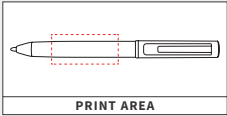

TPC780301.
GRENADIER BALL PEN

This heavyweight twist action ball pen exudes style with matt black finish or gloss white finish to choose from.

Product Size: 140 x 11mm	Print Area: 45 x 20mm
Ink Colour: Black	Engrave Area: 50 x 10mm
Weight: 33 Grams	Digital Print: 50 x 7mm

250/£2.51 500/£2.38 1000/£2.28

TPC780401.
GRENADIER ROLLER PEN

Heavyweight capped rollerball for smooth writing experience. Classy matt black finish or gloss white finish to choose from.

Product Size: 141 x 11mm	Print Area: 45 x 20mm
Ink Colour: Black	Engrave Area: 50 x 10mm
Weight: 34 Grams	Digital Print: 50 x 7mm