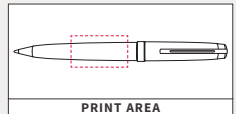

100/£4.34 250/£3.80 500/£3.61