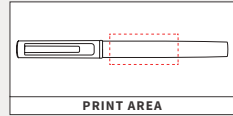

250/£2.82 500/£2.77 1000/£2.66