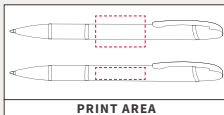

PRINT AREA

1 COL - 100/£3.28 250/£2.77 500/£2.64

ENGRAVE - 100/£3.37 250/£3.07 500/£2.92

TPC690301.
KYMERA BALL PEN

Matt black twist action ball pen with gun metal trims. Fluted barrel gives this heavyweight pen a stylish twist. Pricing includes 1 colour print.

Product Size: 139 x 12mm	Print Area: 35 x 7mm
Ink Colour: Black	Engrave Area: 35 x 7mm
Weight: 33 Grams