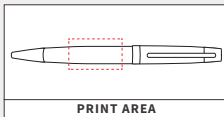

1 COLOUR - 100/£4.65 250/£4.09 500/£3.91
ENGRAVED - 100/£4.88 250/£4.54 500/£4.32