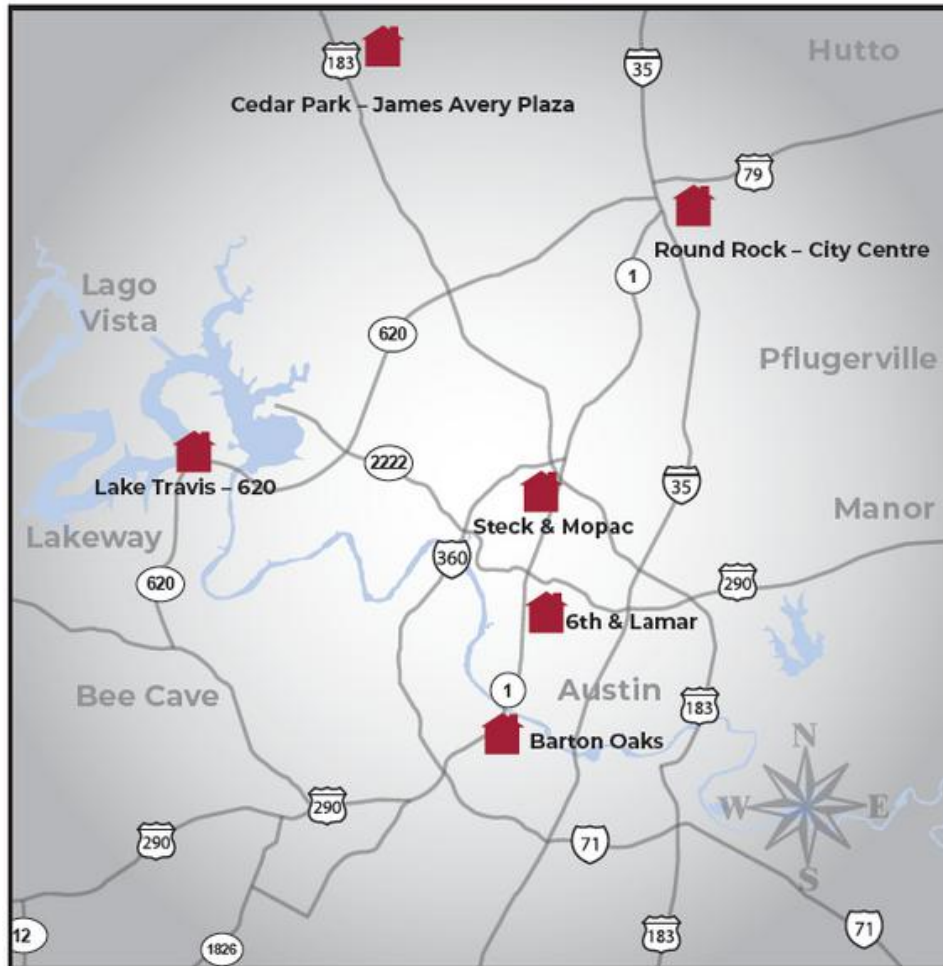

TRUST OUR TEAM TO GUIDE YOU IN THE RIGHT DIRECTION.

Convenient Central Texas Locations

6th and Lamar

524 N Lamar Blvd.
Ste 200
Austin, TX 78703
(512) 472-8421 main
(512) 478-6038 fax

Barton Oaks

901 S MoPac Expy
Bldg III, Ste 100
Austin, TX 78746
(512) 472-9231 main
(512) 472-3101 fax

Cedar Park at

James Avery Plaza
6300 183A Frontage Rd
Ste 280
Cedar Park, TX 78641
(512) 254-7678 main

Lake Travis - 620

1313 Ranch Rd 620 S
Ste 101
Lakeway, TX 78734
(512) 263-5651 main
(512) 263-5800 fax

Round Rock - City Centre

559 S IH-35
Ste 300
Round Rock, TX 78664
(512) 582-4900 main
(512) 857-1148 fax

Steck and Mopac

8200 N Mopac Expy
Ste 100
Austin, TX 78759
(512) 795-8434 main
(512) 795-9062 fax

stewart.com/austin

© 2023 Stewart. All rights reserved.