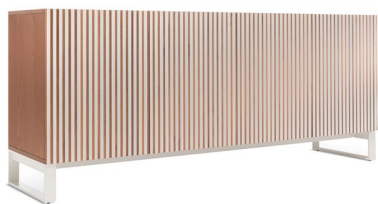

L 240 cm

23,5 193 23,5
9,2" 38,2" 9,2"

Basamenti per le madie / Metal bases for the sideboards

ENG
01-04-2026

ASSEMBLY AND
WARRANTY

FINISHES

MINIMAL DESIGN

H 16 cm