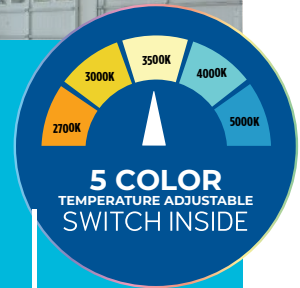

17W
9" FLUSH MOUNT
90W Equiv.

SEE INDEX FOR FULL PRODUCT SPECS

2' & 4' Wraps

INTEGRATED
LED *Lighting*

**5CCT
TEMPERATURE
CONTROL**

Featured available only for
item# 773501, 773503

Easy to install integrated **slip tabs** for seamless lens removal and multiple keyholes / knockouts for wire connections