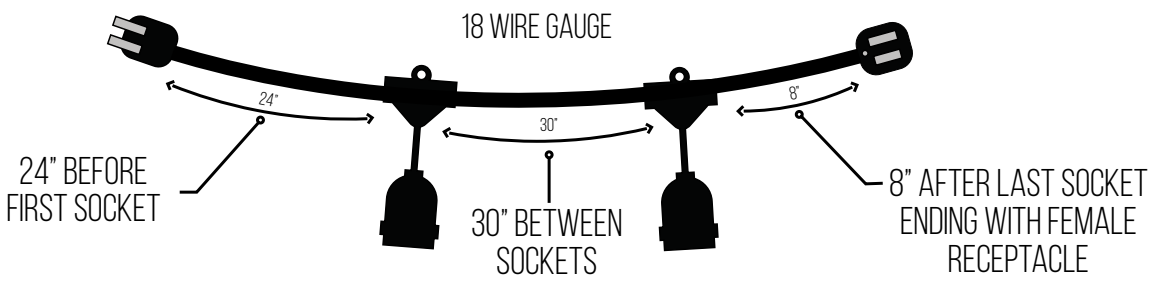

SEE INDEX FOR FULL PRODUCT SPECS

30' String Lights E26 Bulbs

Ideal for
patios, decks and pergolas

For illustration purposes only.

Item #
812313 (2700K)
12 Sockets

Item #
812312 (2700K)
12 Sockets

1W LED S14
Connect up to 30
strings