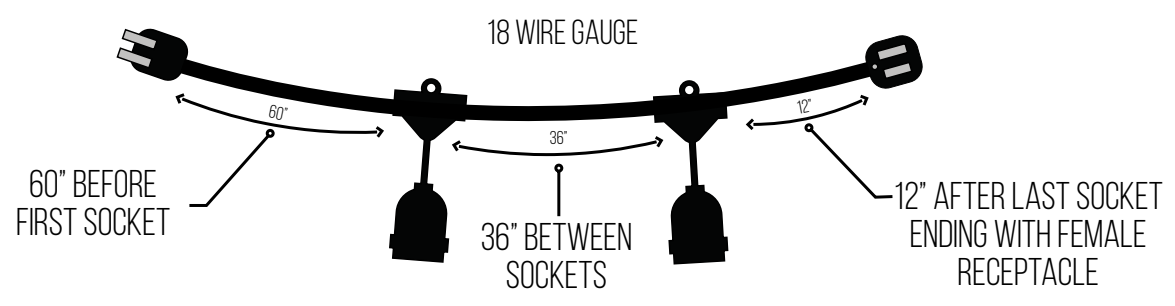

48' String Lights E26 Bulbs

For illustration purposes only.

Item #
[810002](#) (2700K)¹
15 sockets

11W LED S14
Connect up to 4 strings