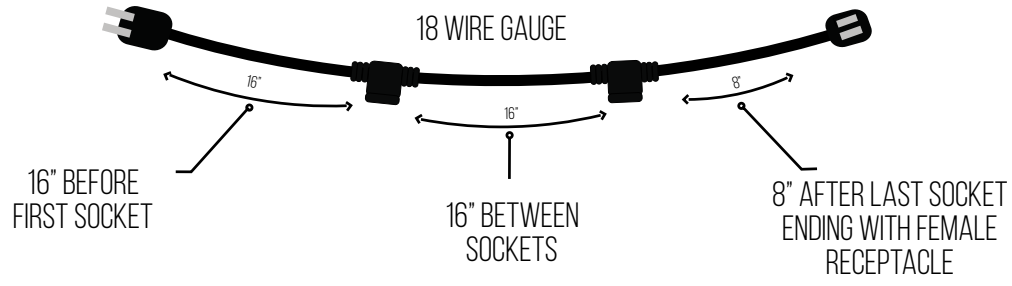

14' String Lights E12 Bulbs

For illustration purposes only.

Item #
[812123](#) (2700K)
10 Sockets

0.7W LED G16
Connect up to
40 strings