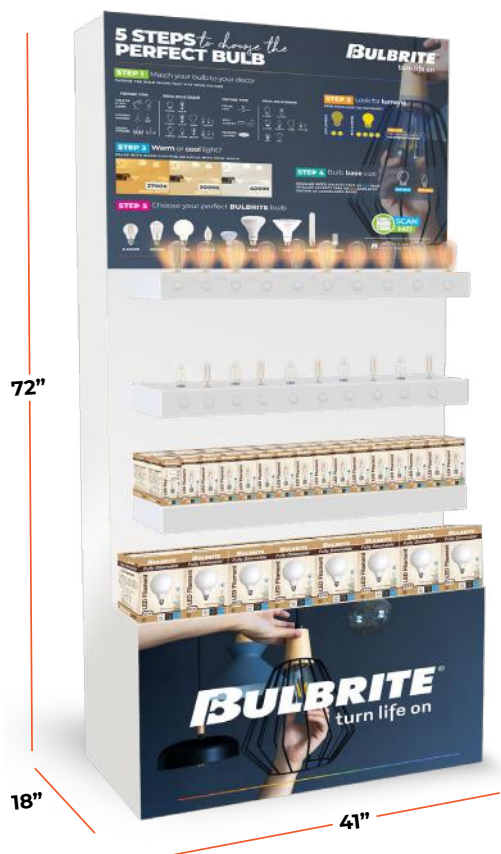

LED Warm Dim Collection

You have to *dim it* to believe it

Warm Dim Tent Card

Dimensions: 8.5" W x 5" H x 3.5" D
Item # 900203 Ordering Code: WARMDIM/DISPLAY/TENTCARD

Create some buzz by placing these tent cards throughout your store.

Warm Dim Counter Display

Dimensions: 18.18" W x 12.06" H x 5.5" D
Item # 900196 Ordering Code: WARMDIM/DISPLAY/DIMMER

See LED Warm Dim in a side-by-side comparison with a traditional incandescent.

Warm Dim Gallery Display

Dimensions: 20" W x 48" H
Item # 900201 Ordering Code: WARMDIM/DISPLAY/GALLERY

Showcase the full LED Warm Dim Collection with our gallery that features 5 sockets, a fully operational dimmer and wide shelf for displaying product.