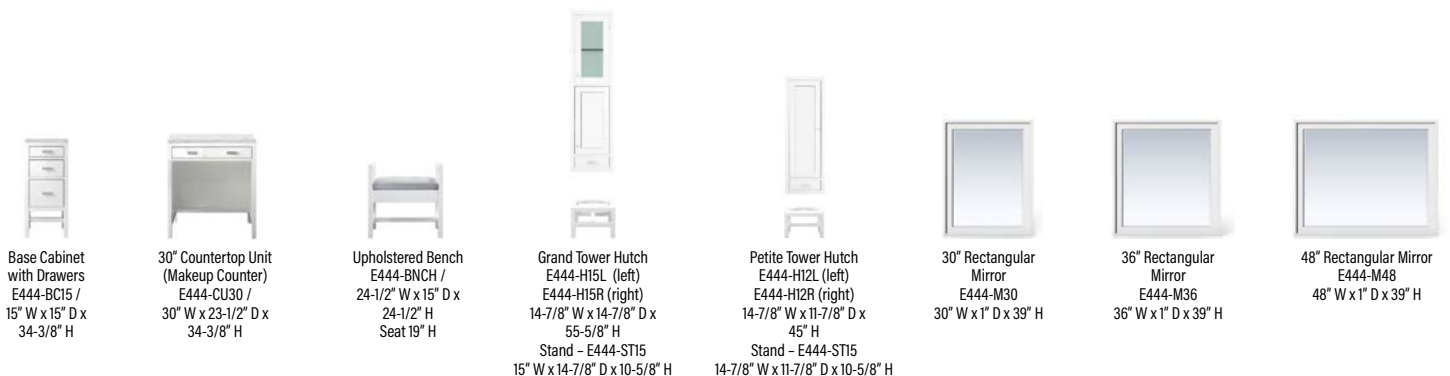

Addison 6-piece Modular Group in Bright White; (2) 36" Vanity, (2) 36" Mirror, 15" D Base Cabinet with drawers, 12" D Petite Tower Hutch - E444-H12L-GW / 87" W x 23-1/2" D x 79-3/8" H. Shown with an additional Base Cabinet with Drawers - E444-BC15-BW / 15" W x 15" D x 34-3/8" H

Base Cabinet with Drawers E444-BC15 / 15" W x 15" D x 34-3/8" H	30" Countertop Unit (Makeup Counter) E444-CU30 / 30" W x 23-1/2" D x 34-3/8" H	Upholstered Bench E444-BNCH / 24-1/2" W x 15" D x 24-1/2" H Seat 19" H	Grand Tower Hutch E444-H15L (left) E444-H15R (right) 14-7/8" W x 14-7/8" D x 55-5/8" H Stand - E444-ST15 15" W x 14-7/8" D x 10-5/8" H	Petite Tower Hutch E444-H12L (left) E444-H12R (right) 14-7/8" W x 11-7/8" D x 45" H Stand - E444-ST15 14-7/8" W x 11-7/8" D x 10-5/8" H	30" Rectangular Mirror E444-M30 30" W x 1" D x 39" H	36" Rectangular Mirror E444-M36 36" W x 1" D x 39" H	48" Rectangular Mirror E444-M48 48" W x 1" D x 39" H