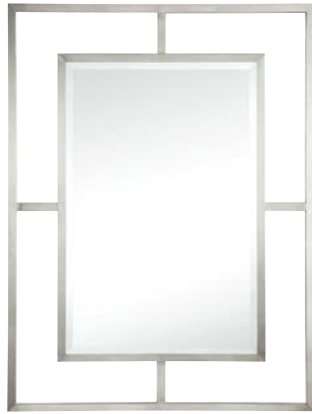

Boston 30" Rectangular Mirror
105-M30-BNK
Brushed Nickel Finish
30" W x 7/8" D x 40" H