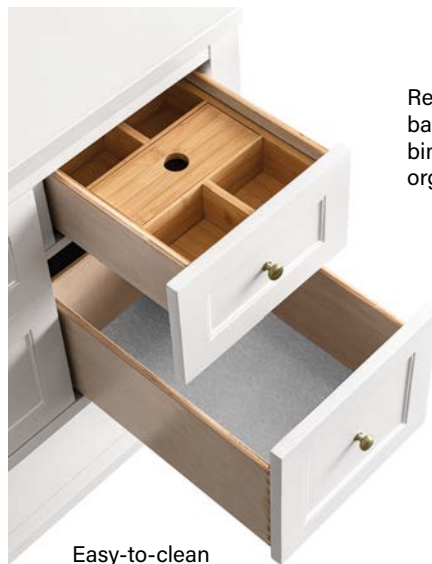

Cover Photo:
Emmeline 72" Double Vanity with Rohe 30" Mirror in Matte Black

Removable bamboo storage bins and drawer organizers*

Easy-to-clean brushed aluminum laminate drawer bottoms – standard on all of our vanities.