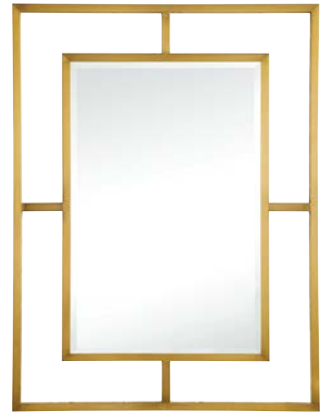

Boston 30" Rectangular Mirror
105-M30-RGD
Radiant Gold Finish
30" W x 7/8" D x 40" H

Composite Stone
Countertop