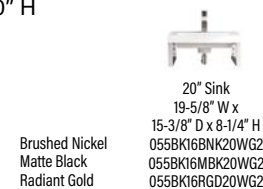

Brushed Nickel
Matte Black
Radiant Gold