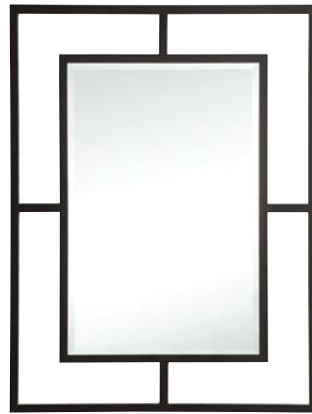

Boston 30" Rectangular Mirror
105-M30-MBK
Matte Black Finish
30" W x 7/8" D x 40" H