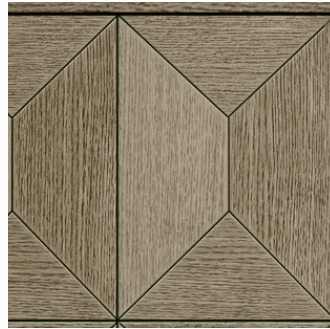

Eight NEW Collections & 100+ NEW Items

**CALLIE
ROHE
SOLEIL
GLENBROOKE**