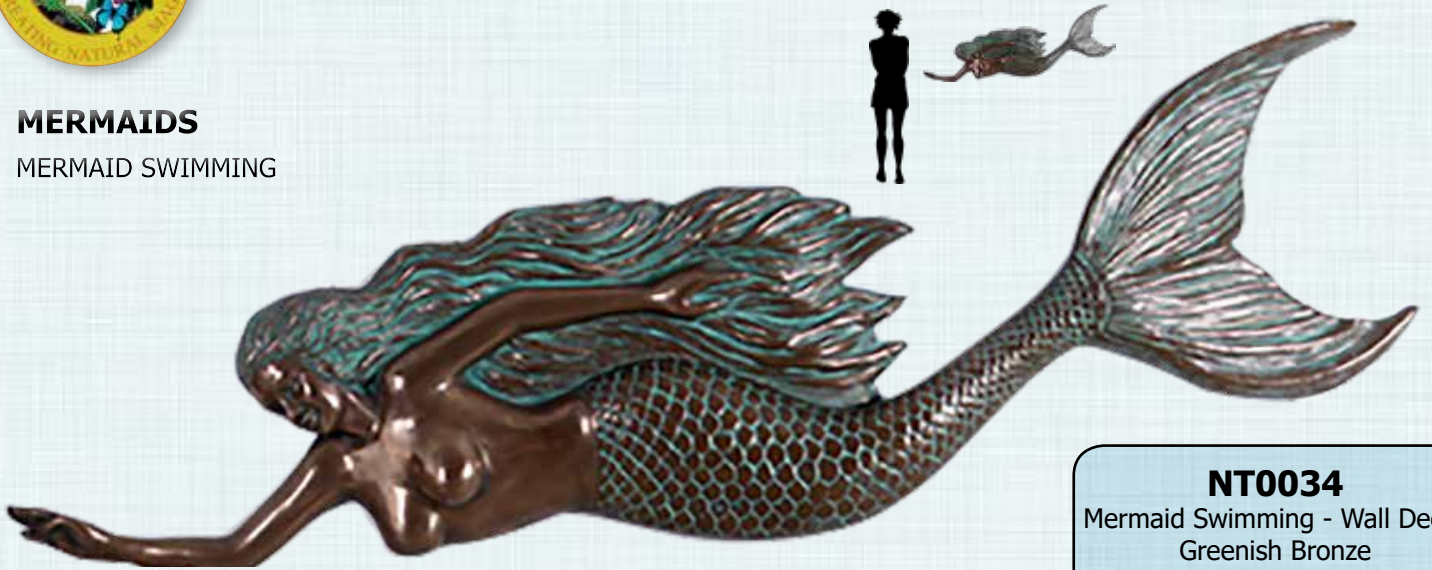

FANTASY DECOR

MERMAIDS

MERMAID SWIMMING