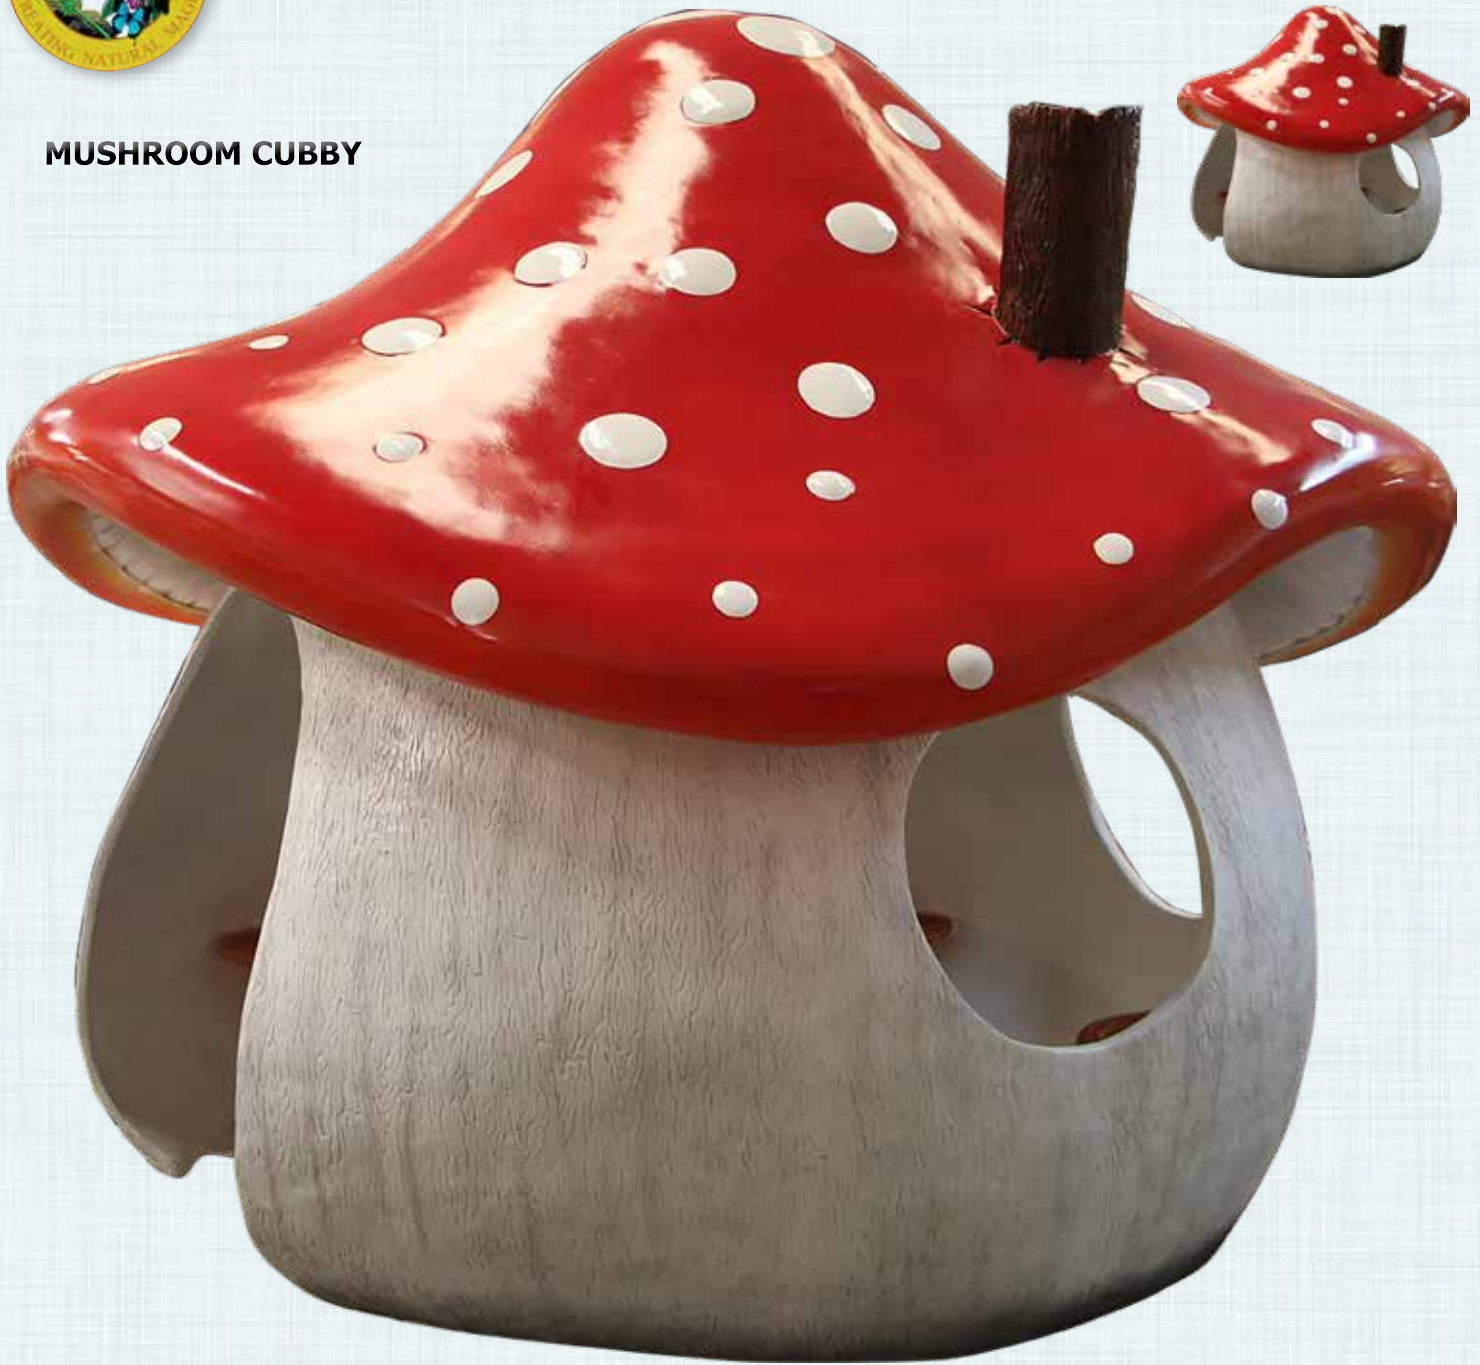

FANTASY DECOR

INTERNAL SEATING

150011
Mushroom Cubby
L 231 x W 229 x H 199cm - 276kg