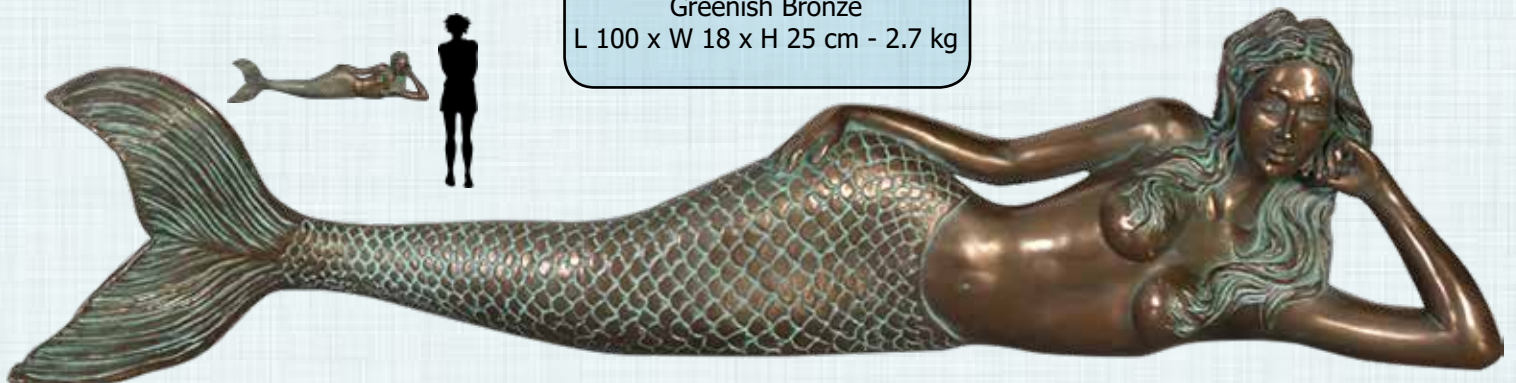

NT0015
Mermaid Mirror
Greenish Bronze
L 58 x W 8 x H 67 cm - 4.8kg

MERMAID LYING ON SIDE

NT0021
Mermaid Lying on Side
Greenish Bronze
L 100 x W 18 x H 25 cm - 2.7 kg