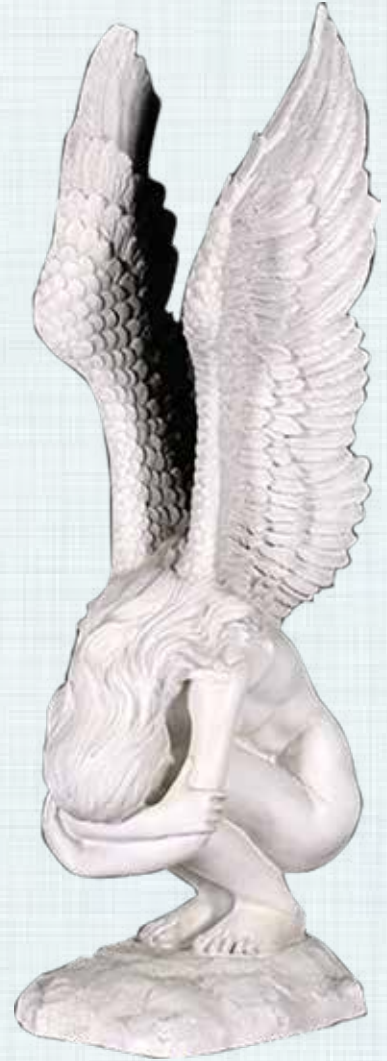

FANTASY DECOR

REMEMBRANCE & REDEMPTION ANGEL

140079
Remembrance & Redemption Angel
L 48 x W 35 x H 120cm - 11.5kg