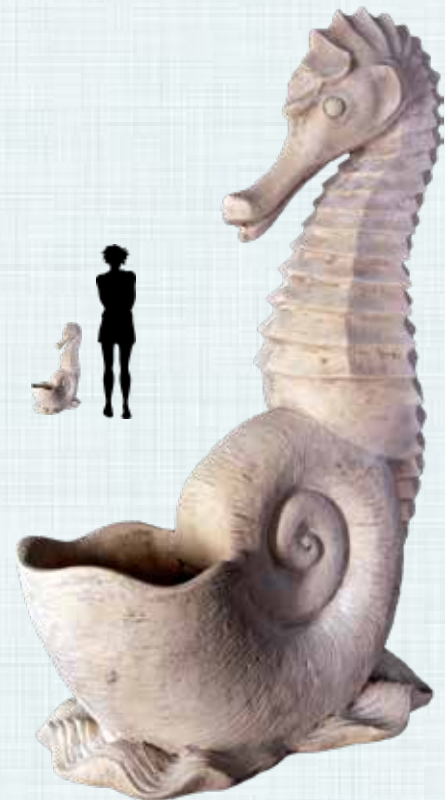

FANTASY DECOR

**ANGELS HEAD ON BASE
BRONZE**

010602B
Angels Head on Base
Bronze
L 15 x W 15 x H 29cm - 1.1kg

**CHERUB PEDESTAL
ROMAN STONE**

050276RS
Cherub Pedestal
Roman Stone
L 41 x W 30 x H 106cm - 17kg

**SEAHORSE FOUNTAIN
ROMAN STONE**

040508RS
Seahorse Fountain
Roman Stone
L 41 x W 60 x H 106cm - 17kg