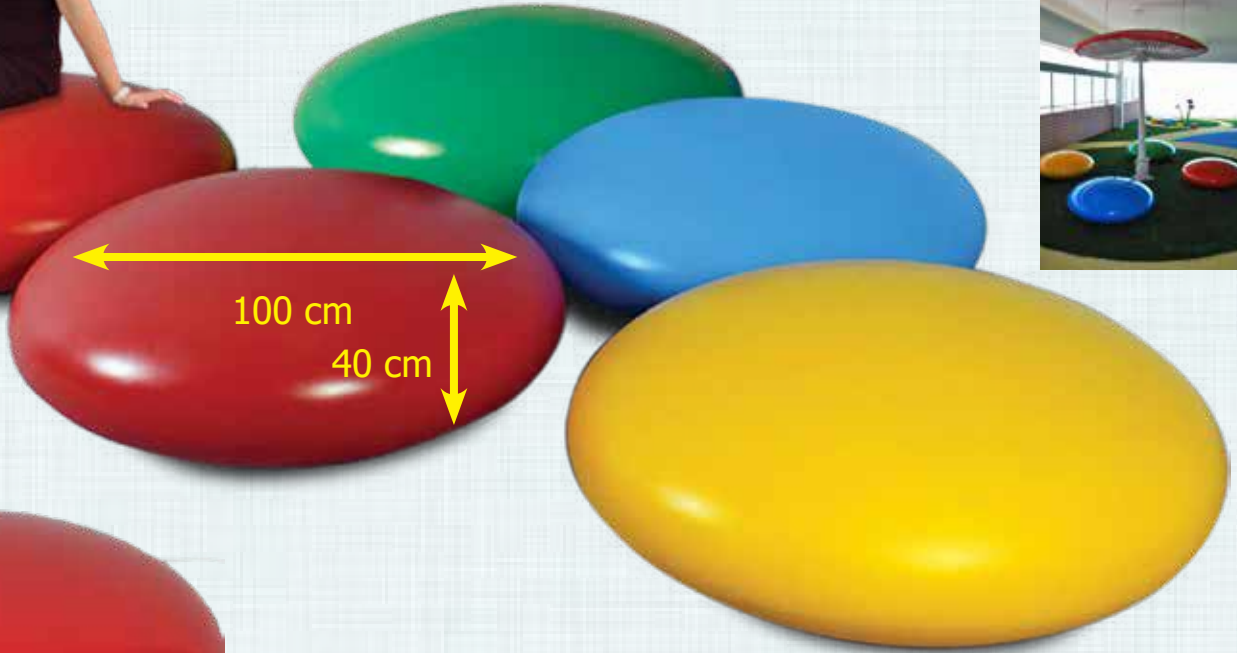

**160013**  
Mushroom Seat  
Double - Medium  
L 95 x W 55 x H 55cm - 15.5kg

**160012**  
Mushroom Seat  
Double - Large  
L 121 x W 61 x H 53cm - 23kg

# FANTASY DECOR

OUTDOOR SEATING

**110118S**  
Smarty Seat - Giant - Set  
Consists of 5 colours as shown

Cast in pre-pigmented polyester gel-coat & fibreglass

**110118RED**

Smarty Seat - Giant  
100cm Diameter 40cm High