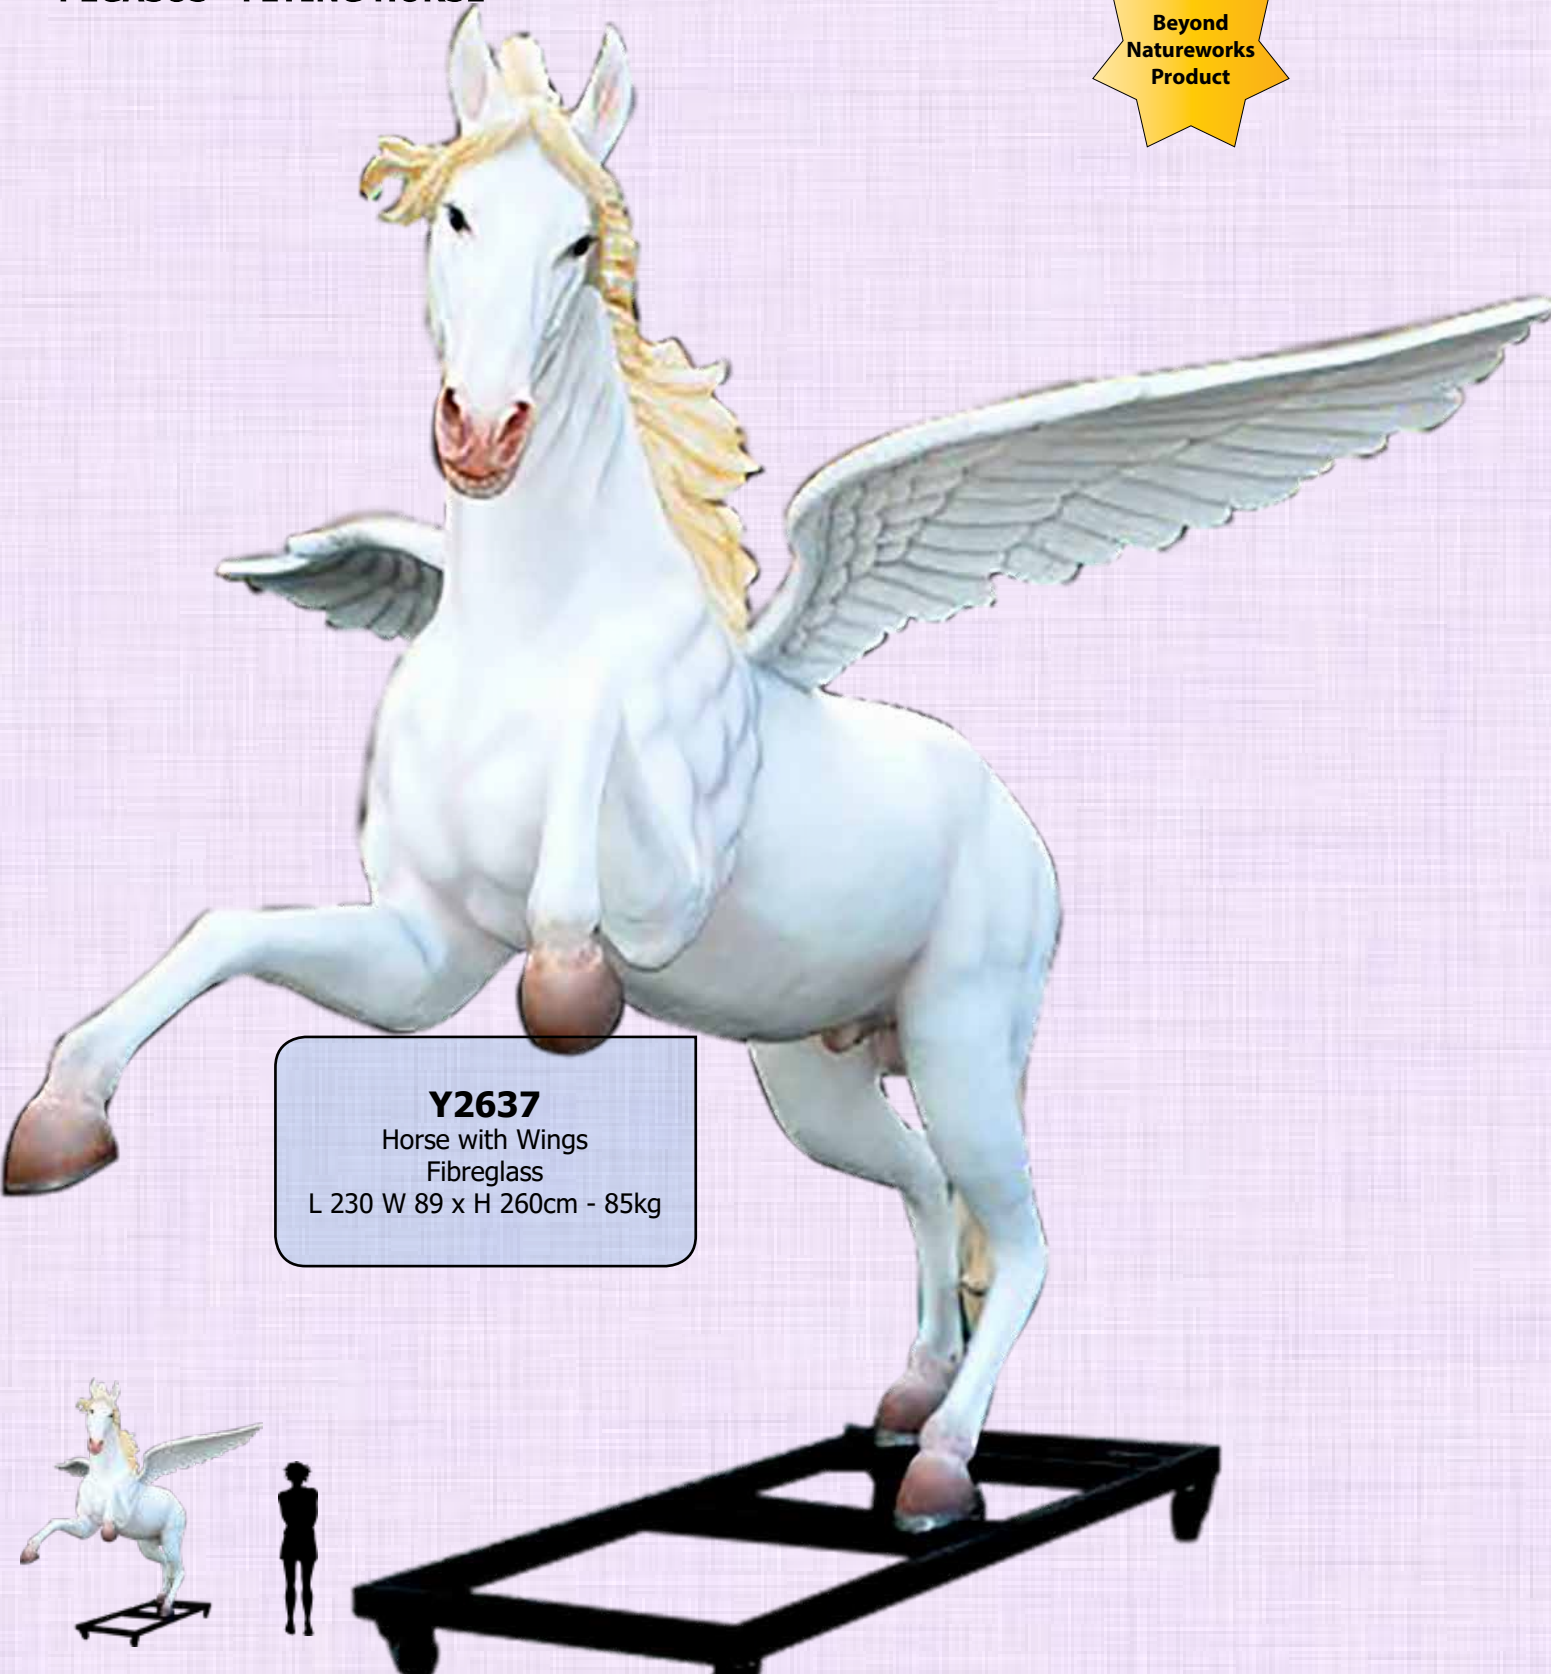

## ANGEL BENCH

### GHD - 9

Angel Bench  
Antique White Finish  
Poly Resin  
L 83 W 50 x H 89cm

Beyond  
Natureworks  
Product

**NOTE:** Please enquire before ordering as lead time will vary significantly for items on this page.

# FANTASY DECOR

BEYOND NATUREWORKS

**HORSE WITH WINGS  
PEGASUS - FLYING HORSE**

**Y2637**  
Horse with Wings  
Fibreglass  
L 230 W 89 x H 260cm - 85kg

**NOTE: Please enquire before ordering as lead time will vary significantly for items on this page.**