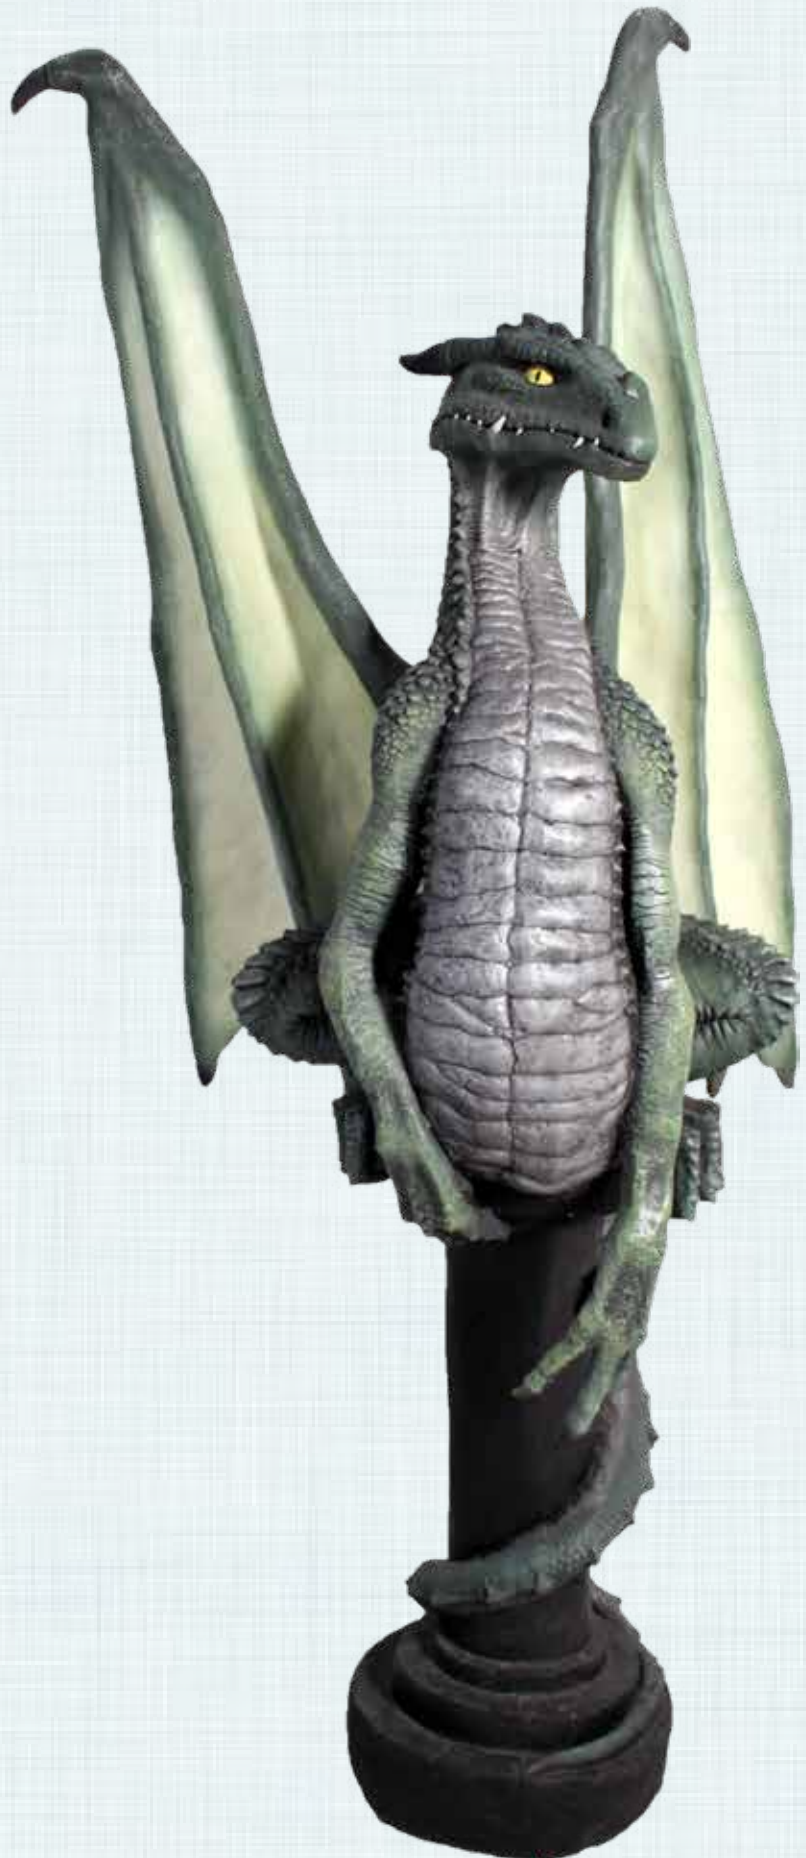

# FANTASY DECOR

FANTASY

DRAGON / GRIFFIN  
ON PEDESTAL

Rear View

**080081**

Dragon / Griffin on Pedestal  
L 79 x W 72 x H 213cm - 46.2kg