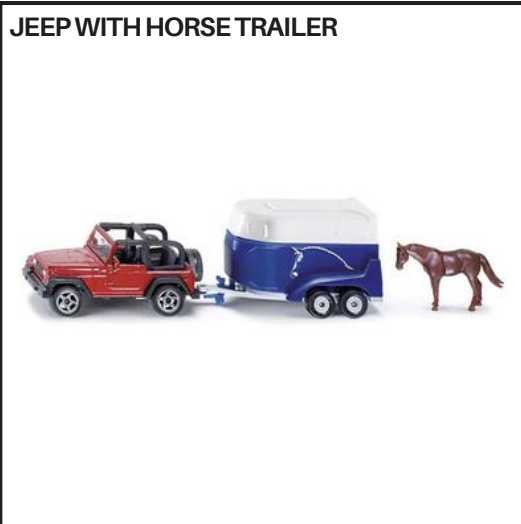

ASTON MARTIN VANTAGE GT4

MINI COUNTRYMAN

MERCEDES-BENZ 300 SL

PORSCHE 918 SPYDER

BENTLEY CONTINENTAL GT V8

BENTLEY CONTINENTAL GT V8 CONVERTIBLE

SNOW MOBILE WITH RESCUE SLEDGE

FENDT WITH KRAMPE TIPPING TRAILER