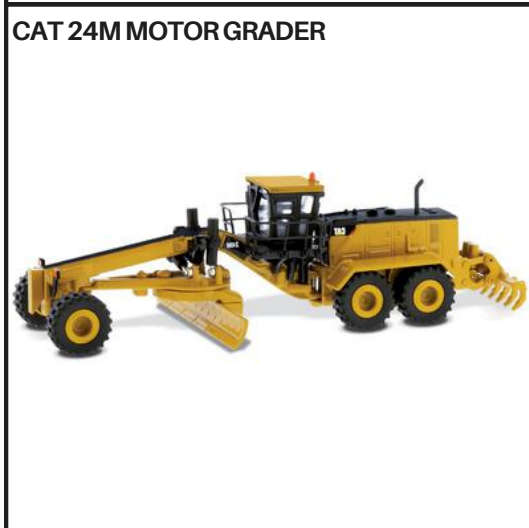

AMERICAN STYLE LONG-HAUL TRACTOR TRAILER