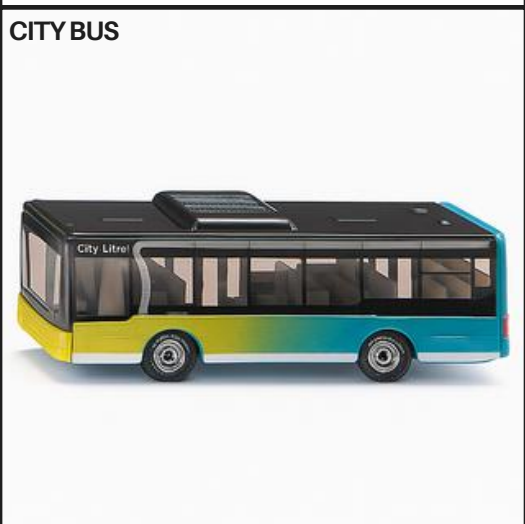

AUDI RS5 RACING

MINI COUNTRYMAN

MERCEDES-BENZ 300 SL

PORSCHE 918 SPYDER

BENTLEY CONTINENTAL GT V8

BENTLEY CONTINENTAL GT V8 CONVERTIBLE

SNOW MOBILE WITH RESCUE SLEDGE

FENDT WITH KRAMPE TIPPING TRAILER