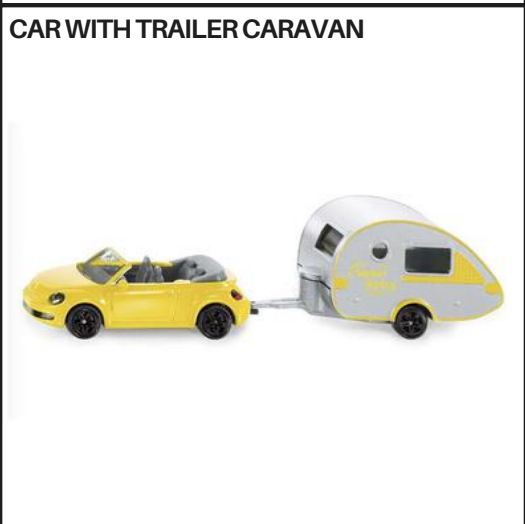

PORSCHE 911 TURBO S CONVERTIBLE

RANGE ROVER

APOLLO IE

VW BEETLE

TOYOTA GR SUPRA

GENERIC PICKUP

FORD F150 US-POLICE

GENERIC SPORTCAR

AUDI RS5 RACING

MINI COUNTRYMAN

MERCEDES-BENZ 300 SL

PORSCHE 918 SPYDER

BENTLEY CONTINENTAL GT V8

BENTLEY CONTINENTAL GT V8 CONVERTIBLE

SNOW MOBILE WITH RESCUE SLEDGE

FENDT WITH KRAMPE TIPPING TRAILER