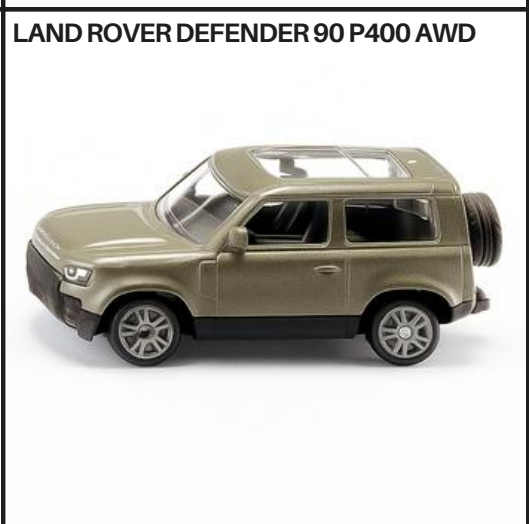

JAGUAR F-TYPE R

FIAT 500