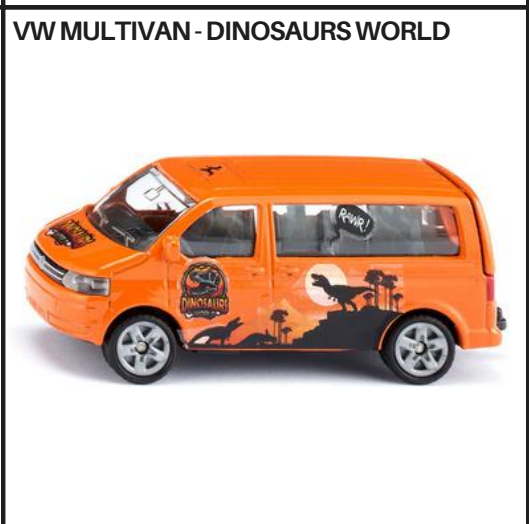

PORSCHE 911 TURBO S CONVERTIBLE

RANGE ROVER

APOLLO IE

VW BEETLE

TOYOTA GR SUPRA

GENERIC PICKUP

FORD F150 US-POLICE

GENERIC SPORTCAR

AUDI RS5 RACING

MINI COUNTRYMAN

MERCEDES-BENZ 300 SL

PORSCHE 918 SPYDER

BENTLEY CONTINENTAL GT V8

BENTLEY CONTINENTAL GT V8 CONVERTIBLE

SNOW MOBILE WITH RESCUE SLEDGE

FENDT WITH KRAMPE TIPPING TRAILER