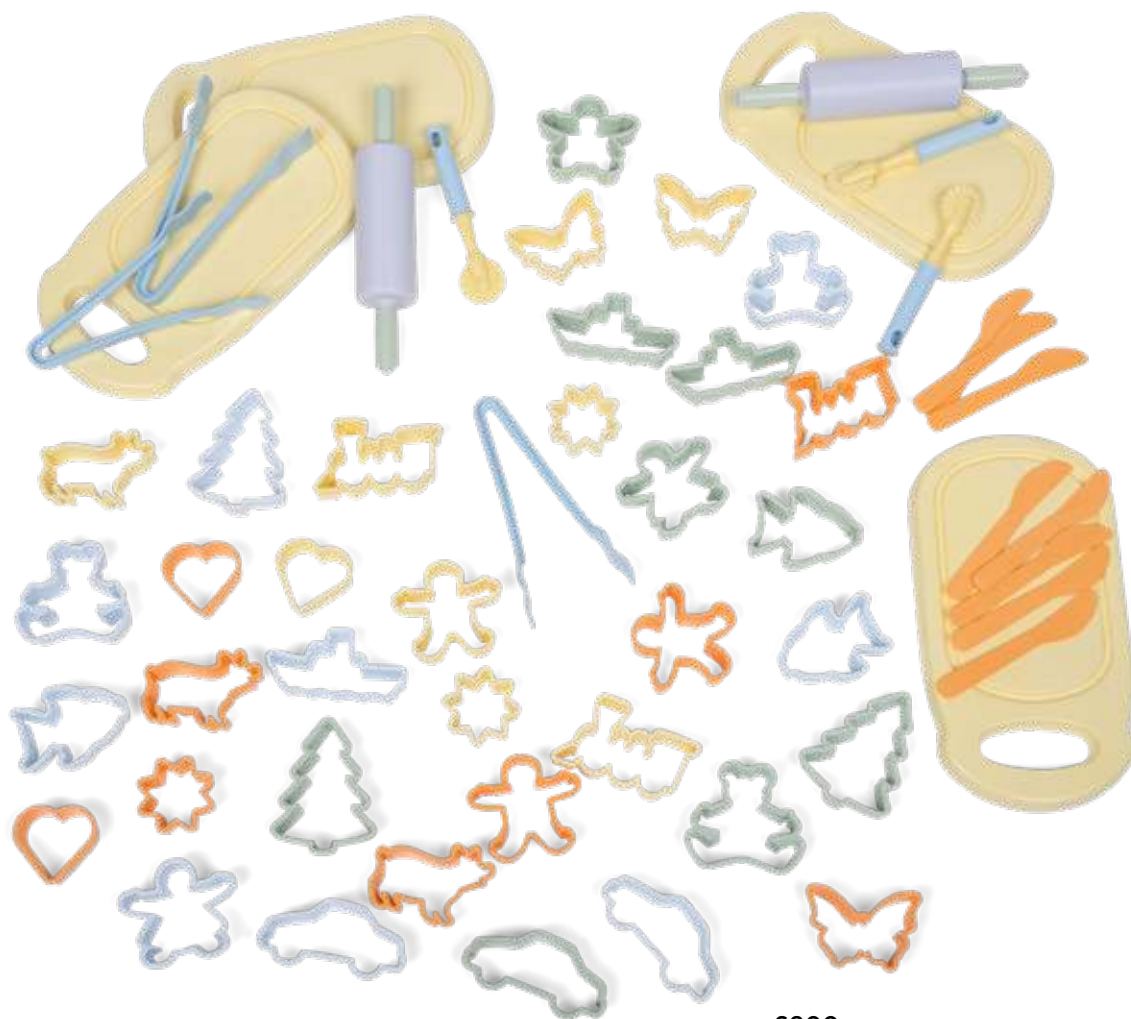

NEW

NEW

5912

Recycled Pastels - Recycled Beads

Product: Dia:7 H:5.5 cm - ca. 125 pcs

Display: L:28.5 H:15.5 W:21.6 cm

5900

Recycled Pastel Play Dough set

Product: L:27.5 H:8.5 W:14.5 cm

6900

Recycled Pastel Play Dough set

classic

5941

Classic Beads XL

Product: Dia:13,5 H:17,5 cm - ca. 1580 pcs

5943