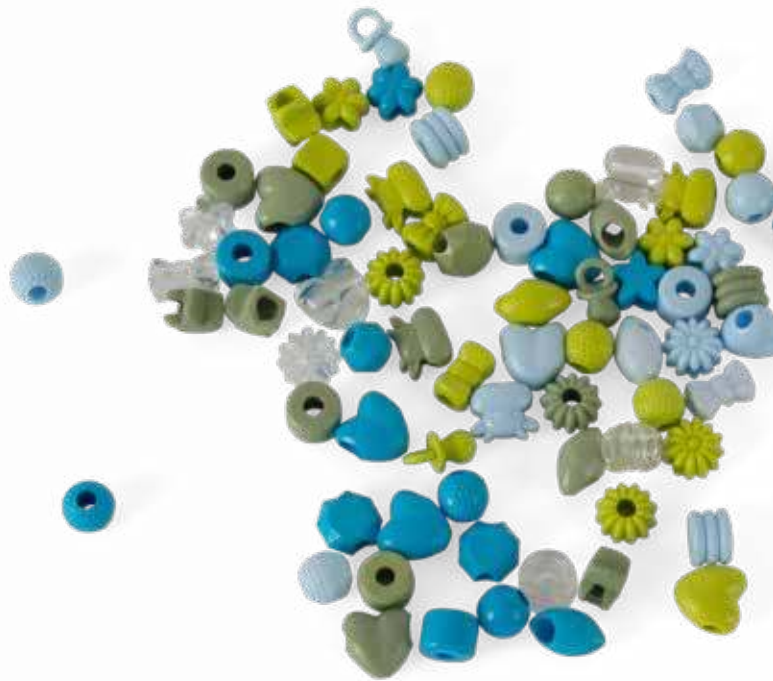

RECYCLED PASTELS

FROM WASTE TO PLAY

5910

Recycled Pastels - Pastel Beads
Product: Dia:9.5 H: 6.5 cm - ca. 280 pcs

5911

Recycled Pastels - Pastel Beads
Product: Dia:9.5 H:11.5 cm - ca. 520 pcs

5940

Recycled Pastels - Pastel Beads XL
Product: Dia:13.5 H:17.5 cm - ca. 1580 pcs

5942
 Recycled Pastels - Forest Beads XL
 Product: Dia:13.5 H:17.5 cm - ca. 1580 pcs

5931
 Recycled Pastels - Forest Beads
 Product: Dia:9.5 H:11.5 cm - ca. 520 pcs

5930
 Recycled Pastels - Forest Beads
 Product: Dia:9.5 H:6.5 cm - ca. 280 pcs