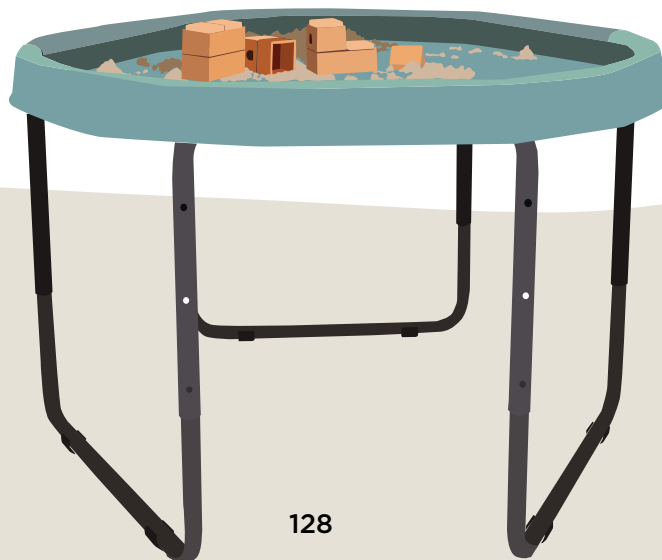

Product: L:69 H:27.5 W:26.5 cm

Hexacle[®]

Tuff table

Play Table with Tray for Creative Play

A flexible play table for indoor and outdoor use,
perfect for water, sand, and creative activities.

The table features two tray sizes and three adjustable heights,
allowing it to grow with the child.

The trays are removable, easy to clean,
and ideal for sensory and imaginative play.

Durable design – made for both home and educational settings.

– Play, learn, and explore with your whole body!

6730

Hexacle® Tuff table
Green tray and chrome frame
Product: L: 71 H:6.5 W:73 cm