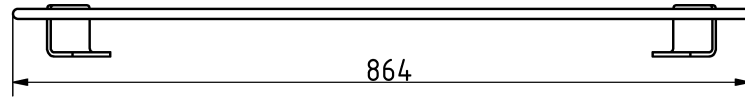

BESTRONG

[bestrongworld](#) [bestrongworld](#) [global.bestrong.com](#) info@bestrong.com