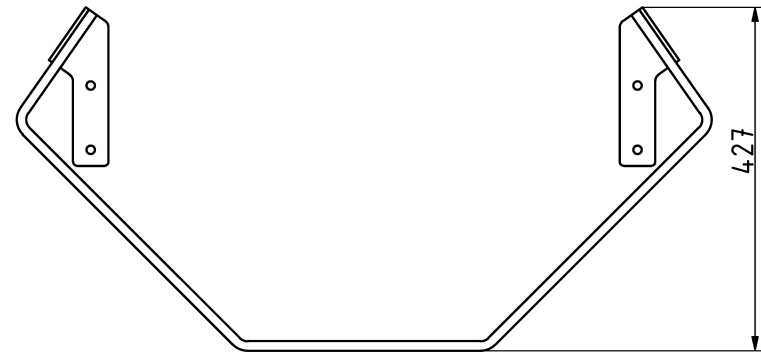

BESTRONG

[bestrongworld](#) [bestrongworld](#) [global.bestrong.com](#) info@bestrong.com