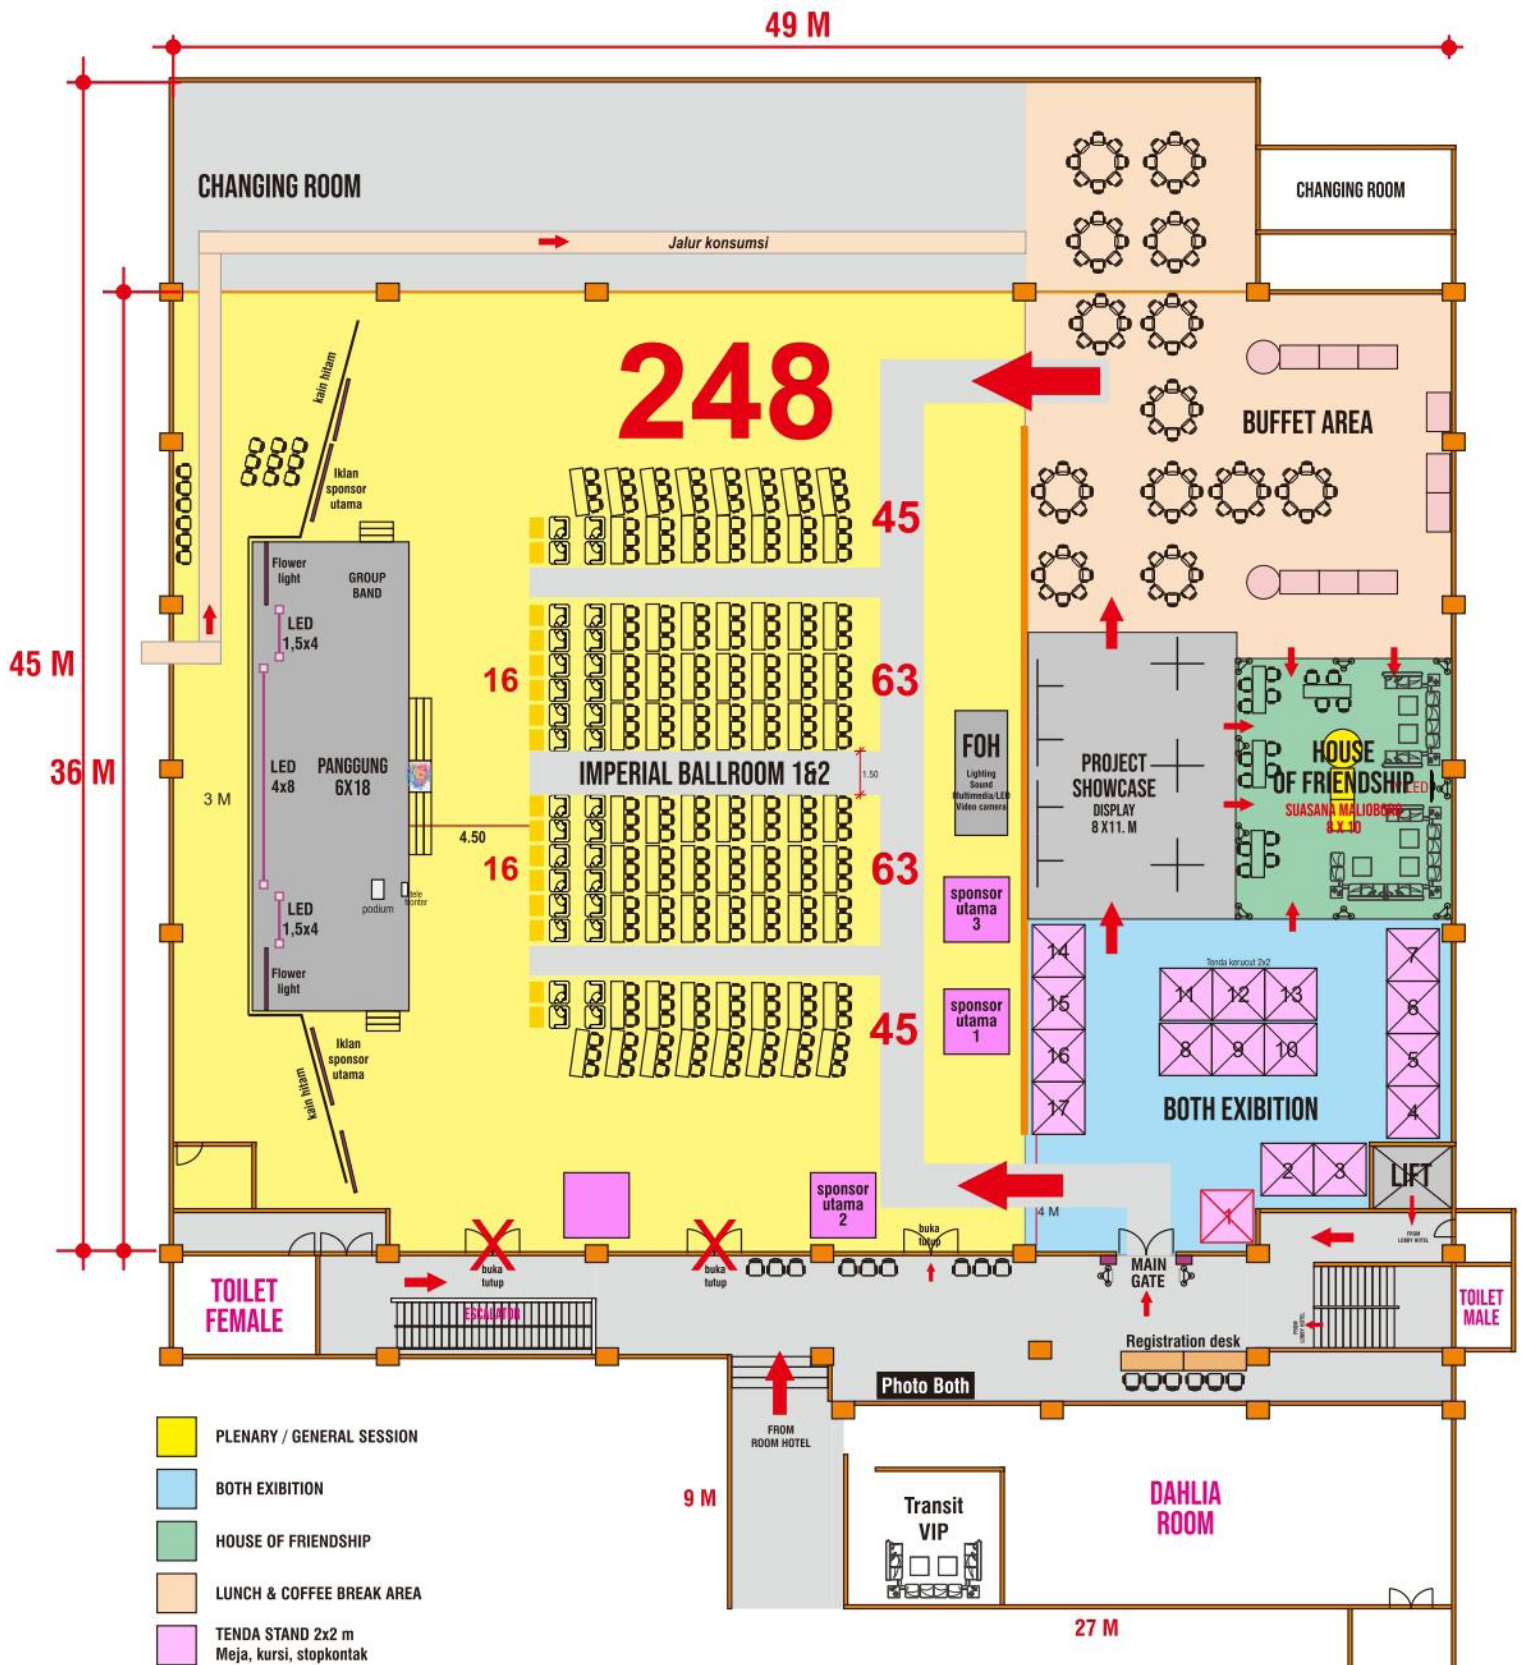

LAY OUT BALLROOM 1,2,3

RICH JOGJA HOTEL