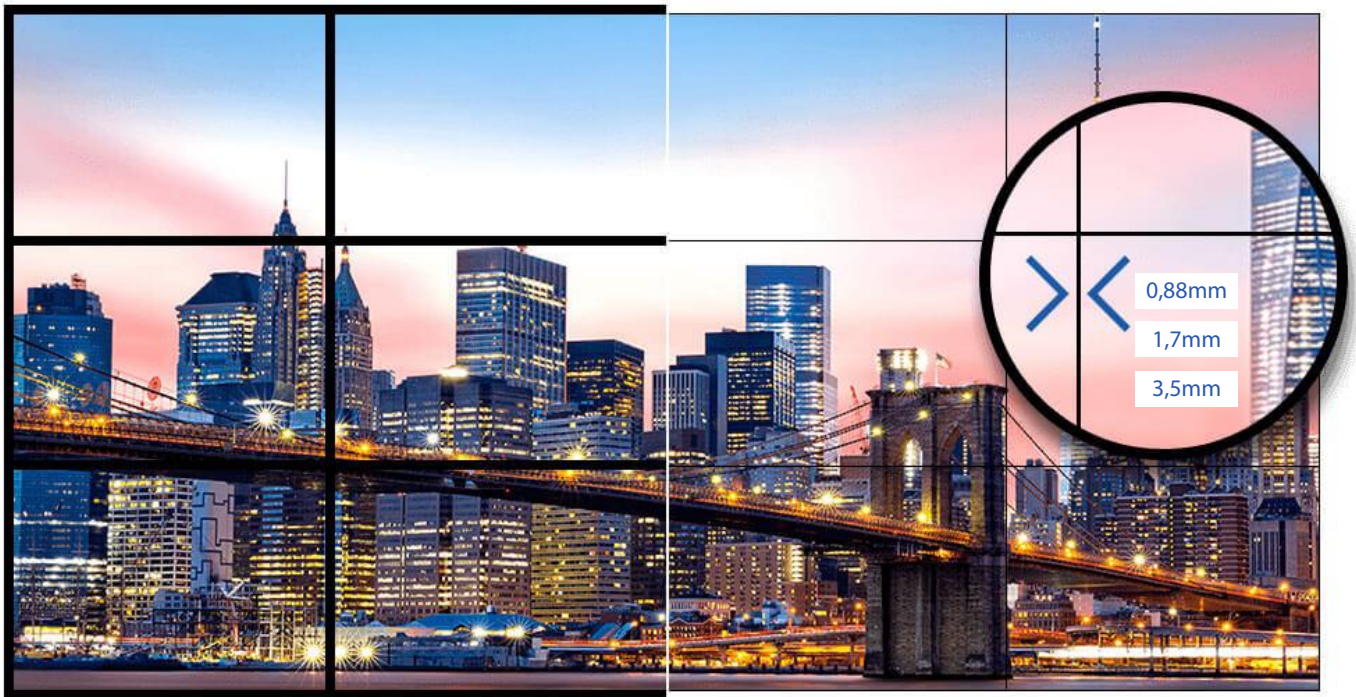

MÀN HÌNH LCD THIẾT KẾ THEO YÊU CẦU

MÀN HÌNH GHÉP

BOE/ LG/ SAMSUNG/ INNOLUX 46 INCH - 50 INCH - 55 INCH

“Giải pháp hàng đầu cho không gian lớn”

THÔNG SỐ

INNOVIEW	SIZE	46"	50"	55"
	Product code	DV460FHM-NVD	DV500FHM-NVD	DV550FHM-NVD
Panel Details	Brightness (cd/ m ²)	500 nits	500 nits	500 nits
	Panel Technology	IPS LCD - Non-Touch	IPS LCD - Non-Touch	IPS LCD - Non-Touch
	Panel Type	24/7	24/7	24/7
	Resolution	Full HD / (1920x1080) / (16:9)	Full HD / (1920x1080) / (16:9)	Full HD / (1920x1080) / (16:9)
	Backlight Type	Edge Type LED	Edge Type LED	Edge Type LED
	Contrast Ratio	1000:1	1000:1	1000:1
	Dynamic Contrast Ratio	70000:1	70000:1	70000:1
	Panel Life Time (Min.)	60000 H	60000 H	60000 H
Audio	Viewing Angle	178°(85/85/85 - L/R/U/D)	178°(85/85/85 - L/R/U/D)	178°(85/85/85 - L/R/U/D)
	Speaker Type	Stereo 2x10W, 8Ω	Stereo 2x10W, 8Ω	Stereo 2x10W, 8Ω
AV inputs	Video	HDMI, DVI	HDMI, DVI	HDMI, DVI
	Audio	Audio Socket (3.5mm)	Audio Socket (3.5mm)	Audio Socket (3.5mm)
Power	Power Consumption (W)	105 W	105 W	105 W
	Input Voltage	AC 100-240V, 50-60 Hz	AC 100-240V, 50-60 Hz	AC 100-240V, 50-60 Hz
Environmental	Operating Temperature	0° - 40° C	0° - 40° C	0° - 40° C
	Storage Temperature	e 0° - 50° C	e 0° - 50° C	e 0° - 50° C
	Operating Humidity	-30° to 60° C	-30° to 60° C	-30° to 60° C
	Storage Humidity	10% to 80%	10% to 80%	10% to 80%
	Regulatory Approvals	CE, FCC, ROHS, HDMI	CE, FCC, ROHS, HDMI	CE, FCC, ROHS, HDMI
Design	Enclosure material	Aluminum frame/ Spray cold roll steel sheets body/ Tempered glass cover	Aluminum frame/ Spray cold roll steel sheets body/ Tempered glass cover	Aluminum frame/ Spray cold roll steel sheets body/ Tempered glass cover
Customize	Size	46"/ 50"/ 55"		
	Panel Brand	INNOLUX/ BoE / SAMSUNG / LG		