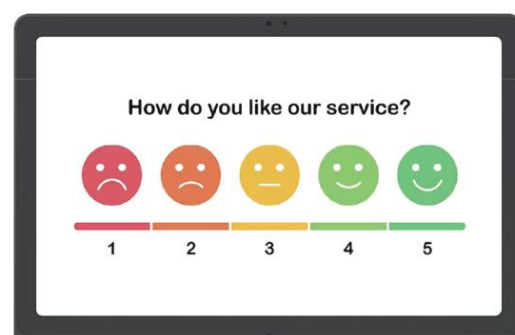

DIGITAL SIGNAGE

L Type

● Black ○ White	10.1"	10.35"	13.3"
Item Number	DTL-IN10-ATIB	DTL-IN10-ATIW	DTL-IN13-ATIB
Panel type	none	none	none
Resolution	1280x800	1332x800	1920x1080
Interactive Touch	10 point Capacitive touch	10 point Capacitive touch	10 point Capacitive touch
Aspect Ratio	16:10	16:10	16:9
Camera	No Camera	5MP Routine angle	5MP Routine angle
CPU	RK3128, RK3288, RK3399, RK3566, RK3568	RK3288, RK3566	RK3288, RK3399, RK3566
RAM	1GB/ 2GB Optional 4GB	2GB Optional 4GB	2GB Optional 4GB
ROM	16GB/ Optional 32GB/64G	16GB/ Optional 32GB/64G	16GB Optional 32GB/64GB
OS	RK3128 Android 6.0, RK3288 Android 8.1/10 RK3399 Android 7.1/9.0/10, RK3566/RK3568 Android 11	RK3288 Android 8.1/10, RK3566 Android 11	RK3288 Android 8.1/10, RK3399 Android 7.1/9.0/10 RK3566 Android 11
Network	Wi-Fi 802.11b/g/n, Bluetooth 4.0, NFC(Optional)	Wi-Fi 802.11 b/g/n, Bluetooth 4.0	Wi-Fi 802.11 b/g/n, Bluetooth 4.0 Wi-Fi 802.11a/b/g/n/ac, Bluetooth 4.2, NFC/4G LTE(Optional)
Interfaces	DC In, HDMI output(RK3566 Not supported), RJ45, USB slave USB serial port, USB host x2,TF Card, 3.5mm Audio Jack	DC In, HDMI output, RJ45, USB Device, USB serial port, USB hostx2,TF Card, 3.5mm Audio Jack	DC In, HDMI output, TF Card, 3.5mm Audio Jack, USB host 2.0 USB Device only, USB for serial port, RJ45
Speaker	2x2W	2x2W	2x1W
Power input	12V/1.5A	12V/1.5A	12V/2A
Net weight	0.66KG	0.83KG	1.23KG
Product size	243.18x162.53x103.26mm	247.76x160x102mm	330x206x116mm
VESA mount	none	none	none
Gift box size	294x205x123mm	304x205x115mm	393x270x138mm
Carton size	513x428x314mm	597x319x430mm	570x408x290mm