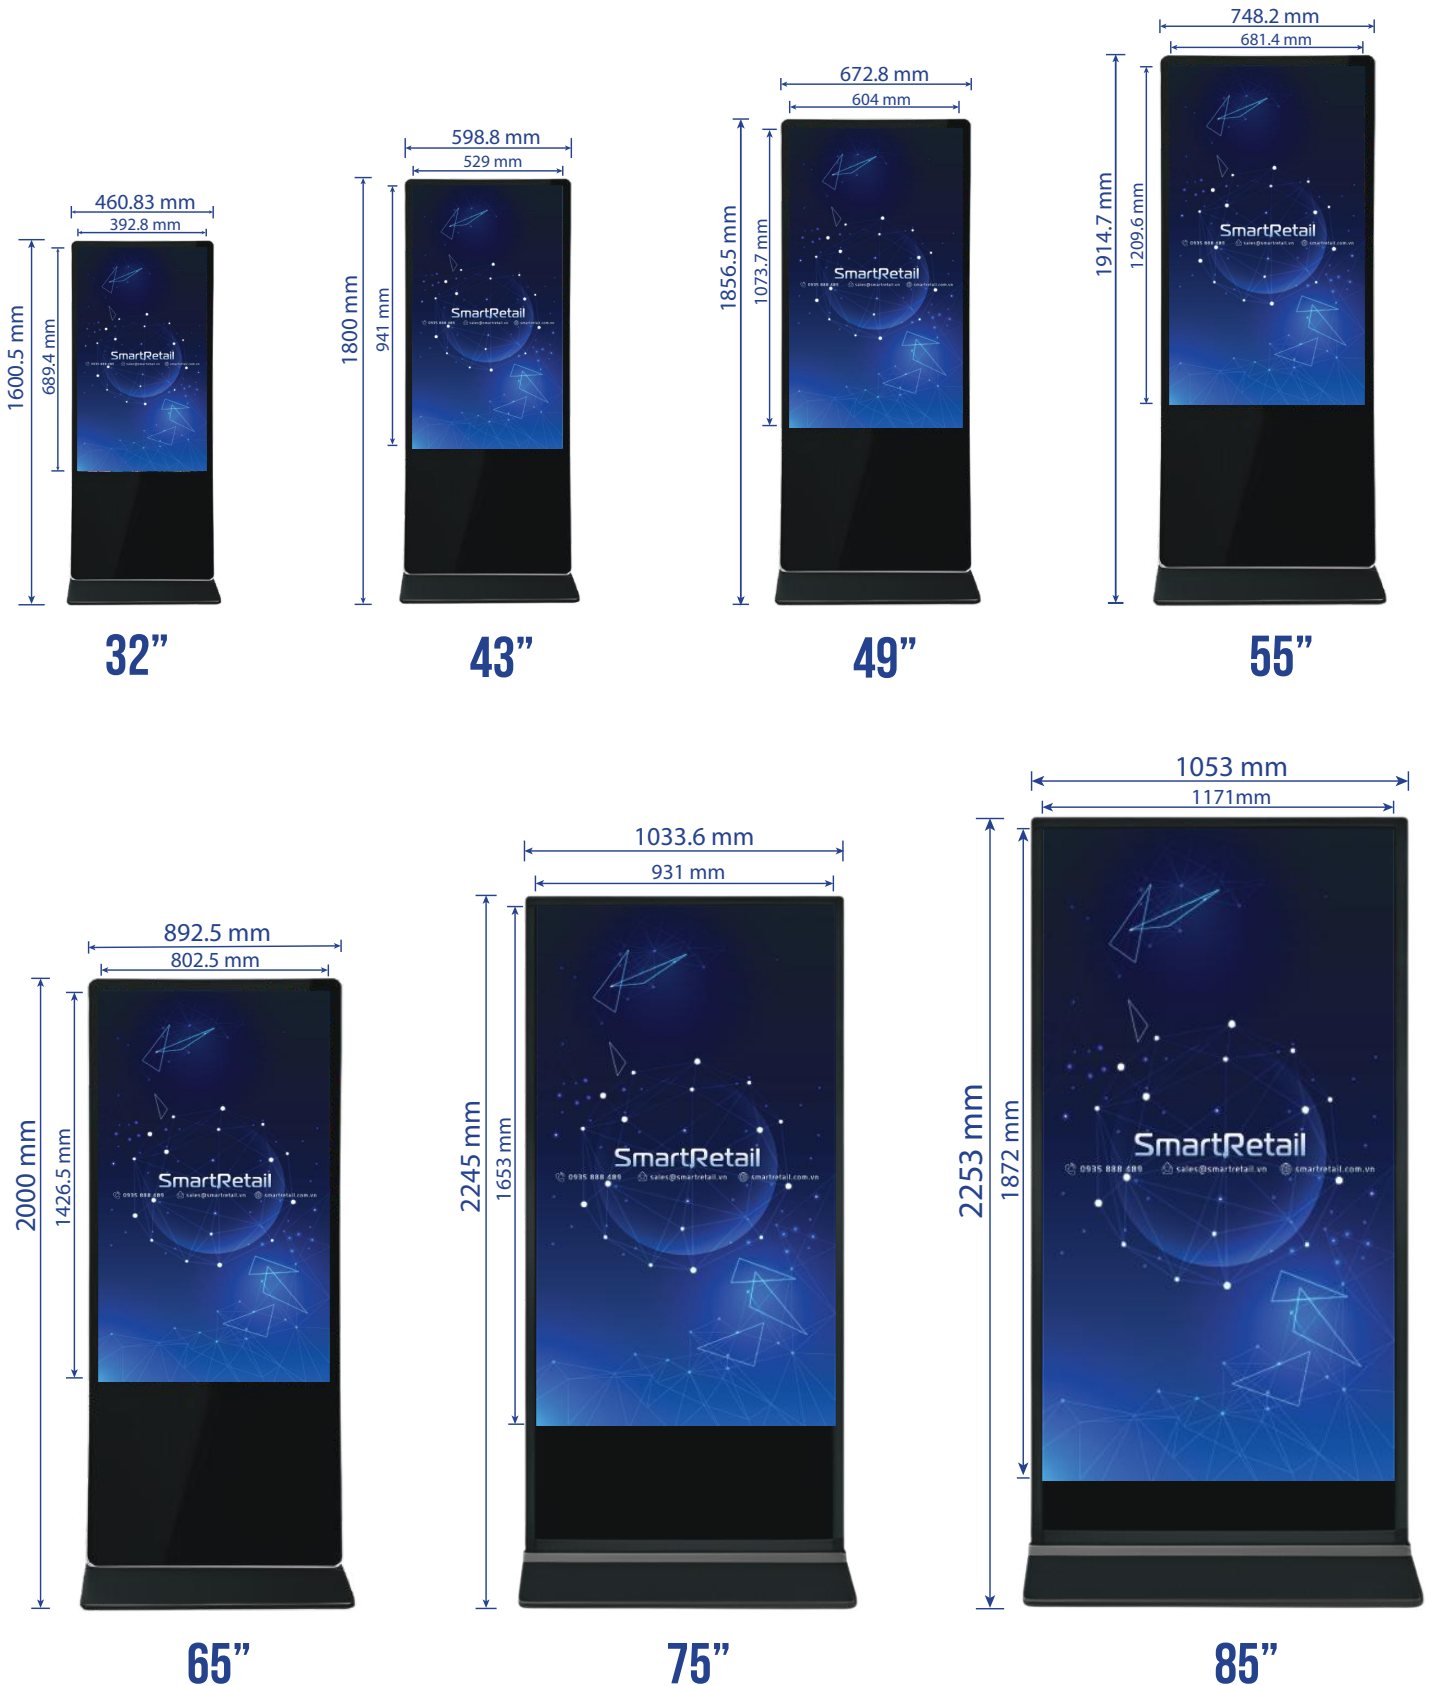

CÁC LOẠI KÍCH THƯỚC CỦA MÀN HÌNH QUẢNG CÁO CHÂN ĐỨNG