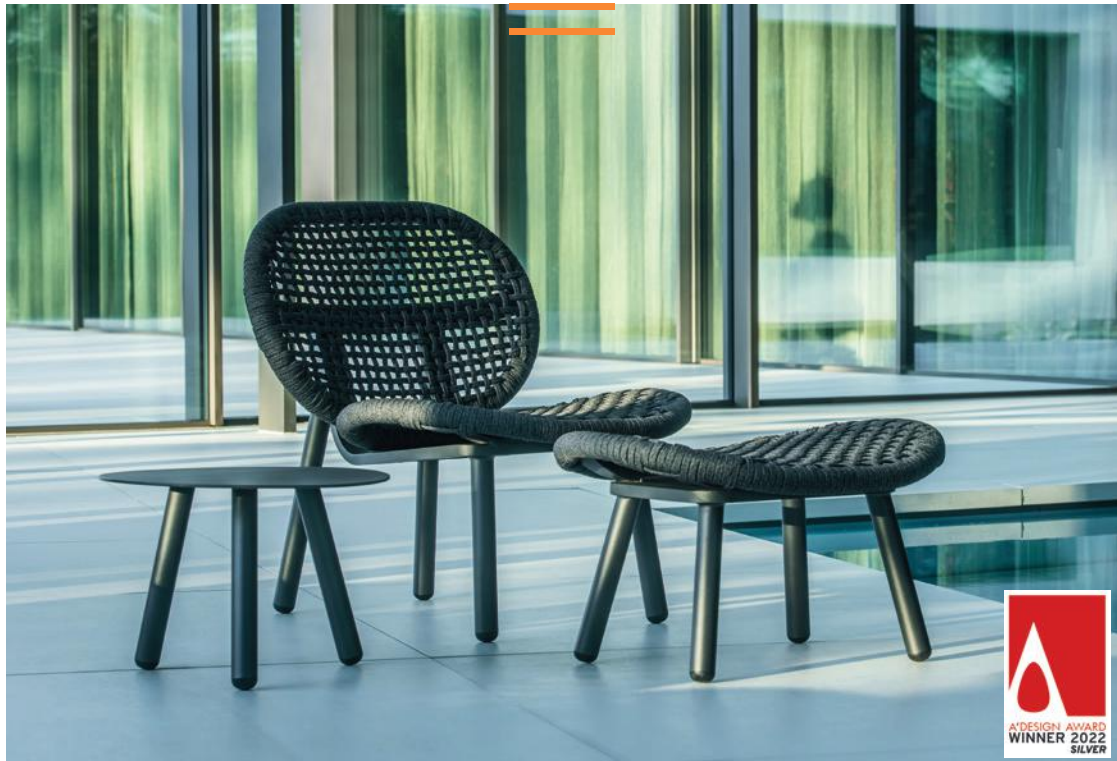

# SKATE

deep seater 1 s

footrest

side table

With a laid-back personality, this furniture collection is perfect for outdoor use. The curved seat of the lounge chairs draw inspiration from a skateboard. The round and curled-up sides give it grace and comfort, leaving the loungers unaware of its seating. An aluminium powder coated frame and a polyolefin rope finish make the furniture durable, outdoor-proof and weather-resistant. The materials are lightweight, easily separated, and can be recycled after use.

SKATE footrest

SKATE side table

SKATE deep seater, side table

# SKATE

**FRAME** powder coated aluminium  
alu charcoal mat  
alu white mat

**ROPE**  
charcoal black  
light grey melange

<b>ITEMS</b>			
1s deep seat	charcoal white	rope charcoal black rope light grey melange	01-003278 01-002492