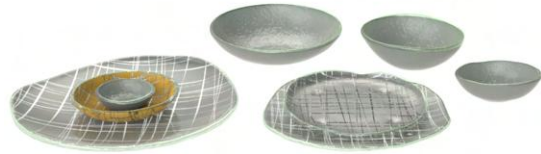

Organics *Illuminating Yellow*