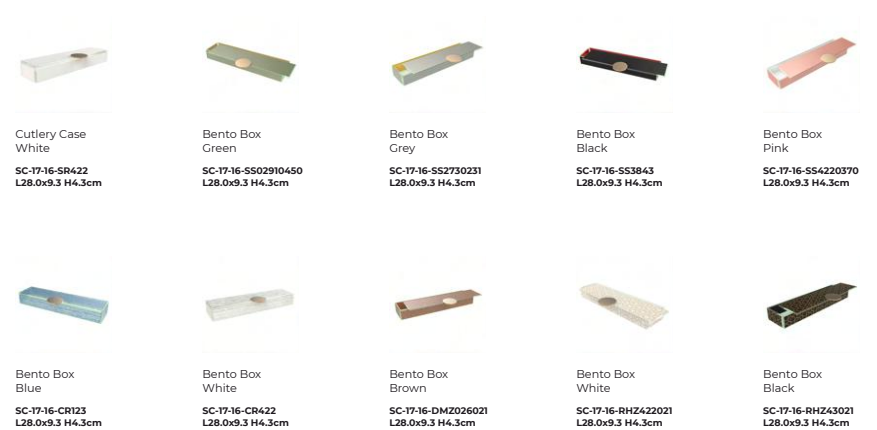

Long Rectangular Bento