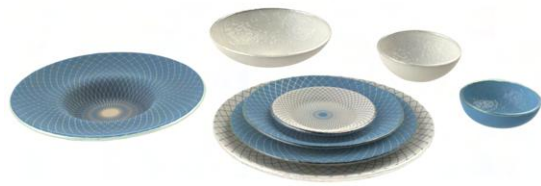

Wide Rim *Dusk Blue With Swirl Pattern*