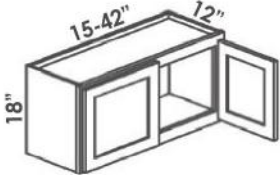

- **W1518*** 15W x 12D x 18H
- **W1818*** 18W x 12D x 18H
- **W2418** 24W x 12D x 18H
- **W2718** 27W x 12D x 18H
- **W3018** 30W x 12D x 18H
- **W3318** 33W x 12D x 18H
- **W3618** 36W x 12D x 18H
- **W3918** 39W x 12D x 18H
- **W4218** 42W x 12D x 18H

*single door, all other sizes double door