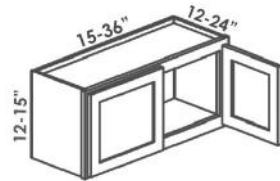

24" Tall Wall Cabinets

Single Door

- **W1524*** 15W x 12D x 24H
- **W1824*** 18W x 12D x 24H
- **W2424** 24W x 12D x 24H
- **W3024** 30W x 12D x 24H
- **WR3024**** 30W x 24D x 24H
- **W3324** 33W x 12D x 24H
- **W3624** 36W x 12D x 24H

*single door, all other sizes double door

**24" depth, all other sizes 12" depth