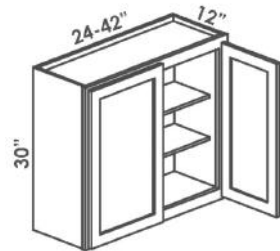

30" Tall Wall Cabinets

Double Door

- **W2430** 24W x 12D x 30H
- **W2730** 27W x 12D x 30H
- **W3030** 30W x 12D x 30H
- **W3330** 33W x 12D x 30H
- **W3630** 36W x 12D x 30H
- **W3930** 39W x 12D x 30H
- **W4230** 42W x 12D x 30H