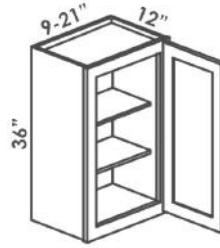

36" Tall Wall Cabinets

Single Door

- **W936** 9W x 12D x 36H
- **W1236** 12W x 12D x 36H
- **W1536** 15W x 12D x 36H
- **W1836** 18W x 12D x 36H
- **W2136** 21W x 12D x 36H