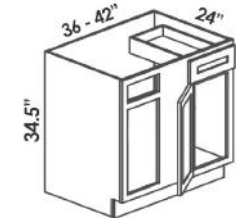

Kitchen Blind Base Drawer
One-Sided Open Blind

- BBC36 36W x 24D x 34.5H
- BBC39 39W x 24D x 34.5H
- BBC42 42W x 24D x 34.5H