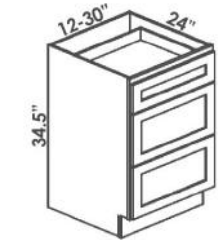

Kitchen Base Drawer
3 Drawers

- BD12-3 12W x 24D x 34.5H
- BD15-3 15W x 24D x 34.5H
- BD18-3 18W x 24D x 34.5H
- BD21-3 21W x 24D x 34.5H
- BD24-3 24W x 24D x 34.5H
- BD30-3 30W x 24D x 34.5H