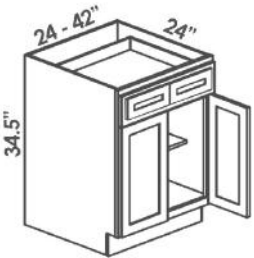

Kitchen Base Cabinets
Double Door, Double Drawer

- B27 27W x 24D x 34.5H
- B30 30W x 24D x 34.5H
- B33 33W x 24D x 34.5H
- B36 36W x 24D x 34.5H
- B39 39W x 24D x 34.5H
- B42 42W x 24D x 34.5H