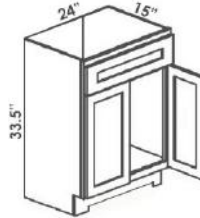

Mini Vanity Cabinet
Tilt-Front Faux Drawer

- MVS24-15D 24W x 15D x 33.5H

*pairs with V6-9393(60) mini vanity sink