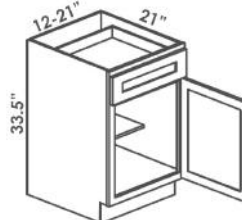

Vanity Base Cabinets
Single Door, Single Drawer

- VB12 12W x 21D x 33.5H
- VB15 15W x 21D x 33.5H
- VB18 18W x 21D x 33.5H
- VB21 21W x 21D x 33.5H
- VB24 24W x 21D x 33.5H