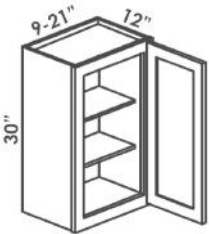

30" Tall Wall Cabinets

Single Door

- **W930** 9W x 12D x 30H
- **W1230** 12W x 12D x 30H
- **W1530** 15W x 12D x 30H
- **W1830** 18W x 12D x 30H
- **W2130** 21W x 12D x 30H