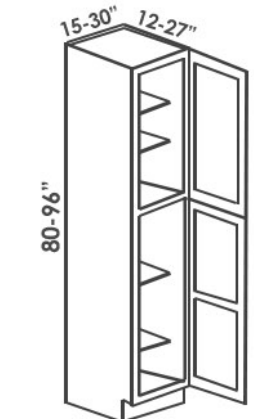

Kitchen Sink Base Cabinets
Tilt-Front Faux Drawer

- SB30 30W x 24D x 34.5H
- SB33 33W x 24D x 34.5H
- SB36 36W x 24D x 34.5H
- SB39 39W x 24D x 34.5H
- SB42 42W x 24D x 34.5H

Kitchen Base Cabinets
Single Door, Single Drawer

- B9 9W x 24D x 34.5H
- BFH9* 9W x 24D x 34.5H
- B12 12W x 24D x 34.5H
- B15 15W x 24D x 34.5H
- B18 18W x 24D x 34.5H
- B21 21W x 24D x 34.5H
- B24 24W x 24D x 34.5H

*full height cabinet w/ no drawer

Kitchen Base Cabinets
Double Door, Double Drawer

- B27 27W x 24D x 34.5H
- B30 30W x 24D x 34.5H
- B33 33W x 24D x 34.5H
- B36 36W x 24D x 34.5H
- B39 39W x 24D x 34.5H
- B42 42W x 24D x 34.5H

Kitchen Base Drawer
3 Drawers

- BD12-3 12W x 24D x 34.5H
- BD15-3 15W x 24D x 34.5H
- BD18-3 18W x 24D x 34.5H
- BD21-3 21W x 24D x 34.5H
- BD24-3 24W x 24D x 34.5H
- BD30-3 30W x 24D x 34.5H

Kitchen Blind Base Drawer
One-Sided Open Blind

- BBC36 36W x 24D x 34.5H
- BBC39 39W x 24D x 34.5H
- BBC42 42W x 24D x 34.5H

Pantry / Linen Cabinet
Full Cabinet

- PS158424 15W x 24D x 84H
- PS159624 15W x 24D x 96H
- PS188424 18W x 24D x 84H
- PS189624 18W x 24D x 96H
- PS189627 18W x 27D x 96H
- PS248412 24W x 12D x 84H
- PS248424 24W x 24D x 84H
- PS249624 24W x 24D x 96H
- PS308424 30W x 24D x 84H
- PS309624 30W x 24D x 96H
- VLC158021 15W x 21D x 80H