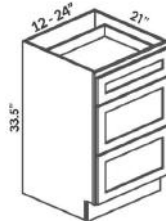

*18" depth, all other sizes 21" depth

Vanity Combo Drawer Base
Faux Tilt-Front & 2 Side Drawers

- VCD36-2D 36W x 21D x 33.5H
- VCD42-2D 42W x 21D x 33.5H
- VCD45-2D 45W x 21D x 33.5H
- VCD48-2D 48W x 21D x 33.5H
- VCD48-6D* 48W x 21D x 33.5H

*six drawers total, three on each side

Mini Vanity Cabinet
Tilt-Front Faux Drawer

- MVS24-15D 24W x 15D x 33.5H

*pairs with V6-9393(60) mini vanity sink

Vanity Base Cabinets
Single Door, Single Drawer

- VB12 12W x 21D x 33.5H
- VB15 15W x 21D x 33.5H
- VB18 18W x 21D x 33.5H
- VB21 21W x 21D x 33.5H
- VB24 24W x 21D x 33.5H