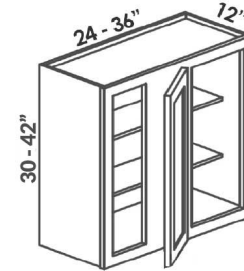

Wall Blind Corner

One-Sided Open Blind

- **WBC2430** 24W x 12D x 30H
- **WBC2442** 24W x 12D x 42H
- **WBC3030** 30W x 12D x 30H
- **WBC3330** 33W x 12D x 30H
- **WBC3630** 36W x 12D x 30H
- **WBC3642** 36W x 12D x 42H

Filler

- **FIL330** 3W x 0.75D x 30L
- **FIL336** 3W x 0.75D x 36L
- **FIL342** 3W x 0.75D x 42L
- **FIL384** 3W x 0.75D x 84L
- **FIL396** 3W x 0.75D x 96L
- **FIL630** 6W x 0.75D x 30L
- **FIL696** 6W x 0.75D x 96L

Trim & End Panels

- **Crown Molding** 96L x 2.88W x 0.19D
- **Scribe Molding** 96L x 0.75W x 0.19D
- **Shoe Molding** 96L x 0.75W x 0.19D
- **Outside Corner Molding** 96L x 0.75W x 0.19D

- **Toe Kick** 96L x 4.5H x 0.19D
- **Finished Plywood Panel** 34.5L x 84W x 0.13D
- **Finished Plywood Panel** 96L x 96W x 0.13D
- **Dishwasher End Panel** 24L x 34.5H x 3D
- **Refrigerator End Panel** 27L x 96H x .75D