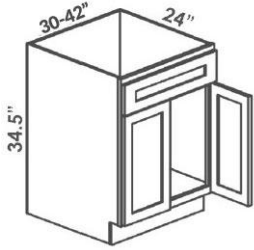

Kitchen Sink Base Cabinets
Tilt-Front Faux Drawer

- SB30 30W x 24D x 34.5H
- SB33 33W x 24D x 34.5H
- SB36 36W x 24D x 34.5H
- SB39 39W x 24D x 34.5H
- SB42 42W x 24D x 34.5H