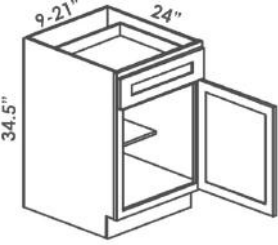

Trim & End Panels

- Crown Molding** 96L x 2.88W x 0.19D
- Scribe Molding** 96L x 0.75W x 0.19D
- Shoe Molding** 96L x 0.75W x 0.19D
- Outside Corner Molding** 96L x 0.75W x 0.19D

- Toe Kick** 96L x 4.5H x 0.19D
- Finished Plywood Panel** 34.5L x 84W x 0.13D
- Finished Plywood Panel** 96L x 96W x 0.13D
- Dishwasher End Panel** 24L x 34.5H x 3D
- Refrigerator End Panel** 27L x 96H x .75D

Kitchen Sink Base Cabinets
Tilt-Front Faux Drawer

- SB30 30W x 24D x 34.5H
- SB33 33W x 24D x 34.5H
- SB36 36W x 24D x 34.5H
- SB39 39W x 24D x 34.5H
- SB42 42W x 24D x 34.5H

Kitchen Base Cabinets
Single Door, Single Drawer