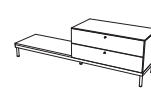

382-AI
52.5x172x44.6 cm