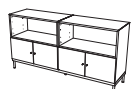

382-AV
88.5x172x44.6 cm