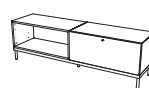

382-AM
52.5x172x44.6 cm