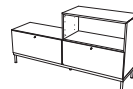

382-AR
88.5x172x44.6 cm