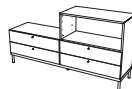

382-AQ
88.5x172x44.6 cm