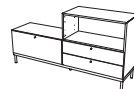

382-AP
88.5x172x44.6 cm