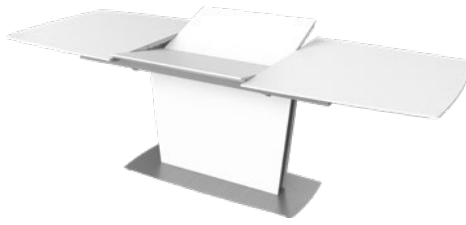

### Milano table with supplementary tabletop

As shown, dark grey stone ceramic/anthracite grey burnished steel/espresso oak veneer. H74½xW100xL183/263cm. [Milano - T013]

TABLE TOP

MIDDLE

BASE