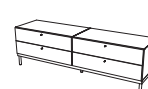

382-AY
52.5x172x44.6 cm