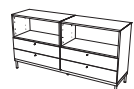

382-AU
88.5x172x44.6 cm