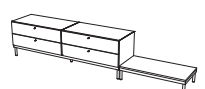

382-AZ
52.5x258x44.6 cm