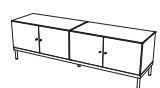

382-AO
52.5x172x44.6 cm