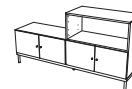

382-AS
52.5x172x44.6 cm