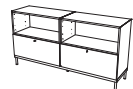

382-AT
88.5x172x44.6 cm