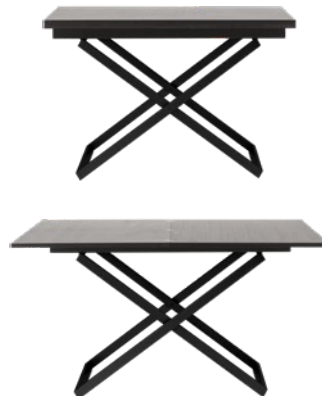

### Ottawa table with supplementary tabletop

As shown, matt white lacquered/chrome.  
H74½xW100xL240/327cm. [Ottawa - OV03]

TABLE TOP

LEG DESIGN

59 115 117

22 75