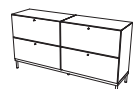

382-AX
88.5x172x44.6 cm