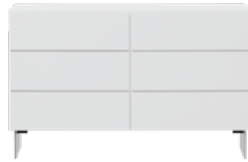

Lugano double dresser

As shown, matt white lacquered/titanium grey burnished steel. H93xW154xD48cm. [Lugano - SE00]