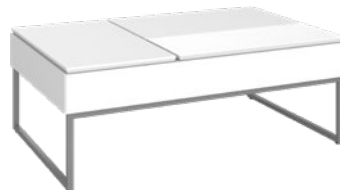

### Chiva functional coffee table with storage

As shown, matt white lacquered/white glass/brushed steel. H32½/46xW88/109xL56/77cm. [Chiva - AD11]

TABLE TOP

LEG DESIGN