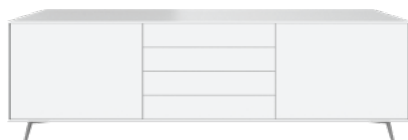

Fermo sideboard

As shown, matt white lacquered/titanium grey burnished steel. H73xW227xD50cm. [Fermo - HA17]