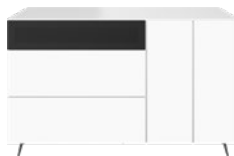

Lugano highboard with drawers and drop down door

As shown, matt white lacquered/smoke-coloured glass/anthracite grey burnished steel. H118½xW192xD48cm. [Lugano - RT00]