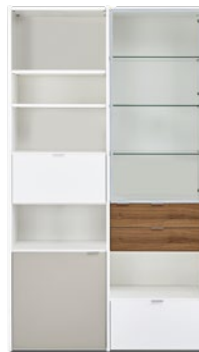

Copenhagen wall system
As shown, matt white lacquered/matt ash grey lacquered/walnut veneer/clear glass/aluminium. H227½xW130½xD39cm. [Copenhagen - DB00]