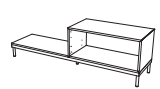

382-AJ
52.5x172x43 cm