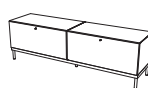

382-AL
52.5x172x44.6 cm