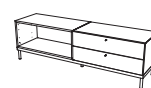

382-AN
52.5x172x44.6 cm