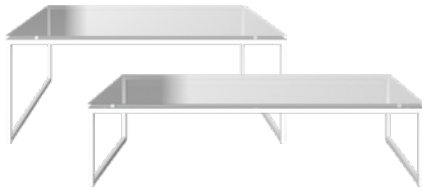

Lugo coffee table

As shown, clear glass/matt white structure lacquered. H36xW91½xL91½cm. [Lugo - AM03]

Lugo coffee table

As shown, clear glass/matt white structure lacquered. H26xW60xL102½cm. [Lugo - AM04]