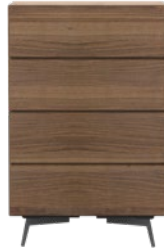

Lugano chest

As shown, walnut veneer/anthracite grey burnished steel.
H118½xW77xD46½cm. [Lugano - QP00]