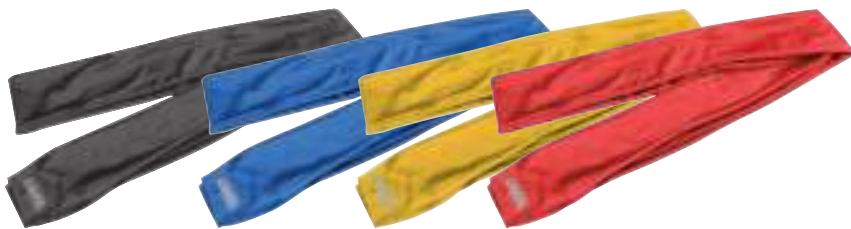

REF: **LAM97173** Negro

REF: **LAM97172** Azul

REF: **LAM97171** Amarillo

REF: **LAM97170** Rojo

Pistola Hincha Neumaticos Con
Manometro Manguera 12 M Max 80 Bar

REF: **LAM97190**