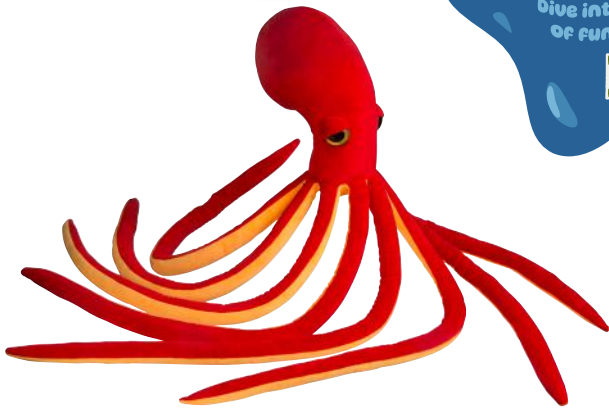

# SPLASH

Check out our fantastic big-eyed SPLASH friends.  
All in unique Nature Planet designs.

Manatee S+ 23"  
24006NA  
Case: 12/36  
6 53726 27606 0

Manatee L+27"  
24005NA  
Case: 6/12  
6 53726 27608 4