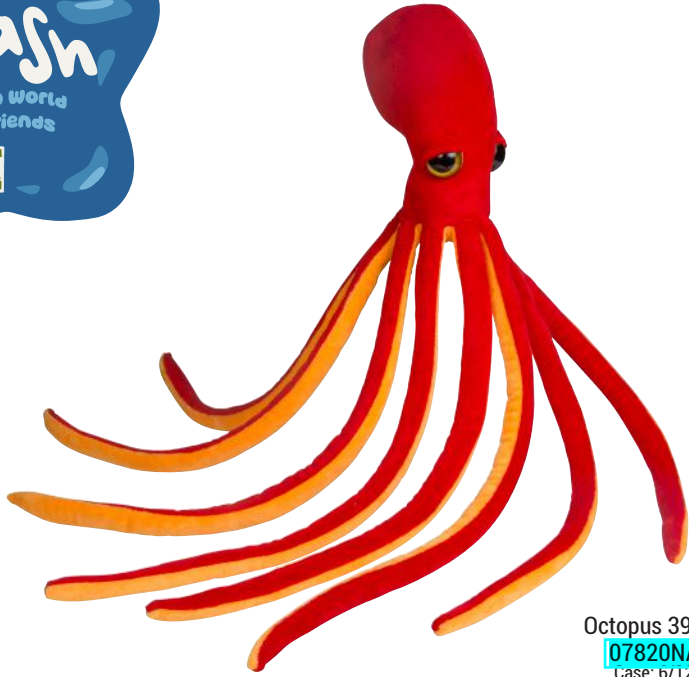

Octopus 39.5"
07820NA
Case: 6/12
6 53726 26788 4