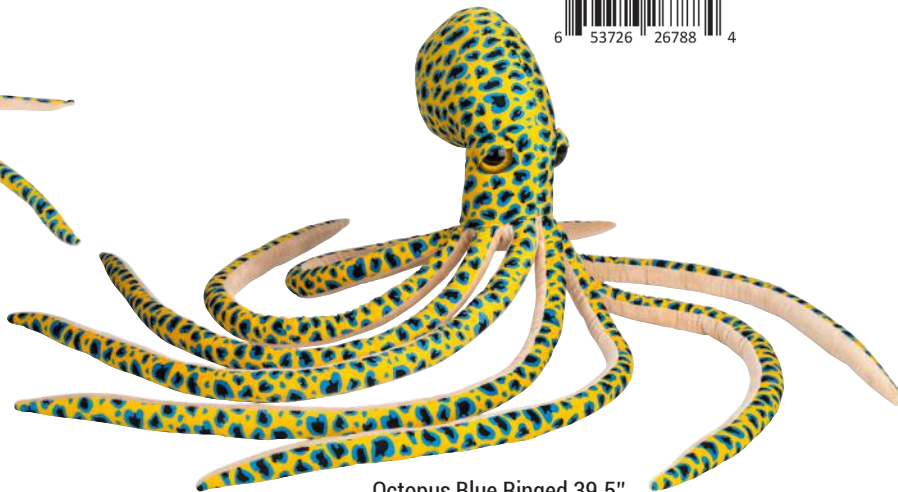

Octopus Blue Ringed 39.5"
07827NA
Case: 6/12 $16.28 ea
6 53726 26790 7