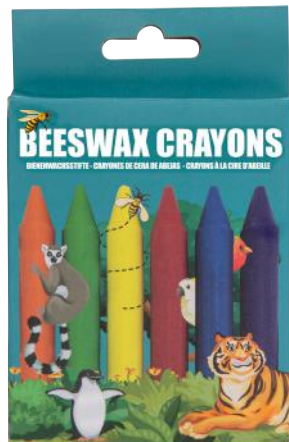

BEESWAX CRAYONS

Box size:
3.5" x 5.5"
Case: 12/96

Our great crayons are made from beeswax material.
6 different colors.

Beeswax Crayons

22084NA