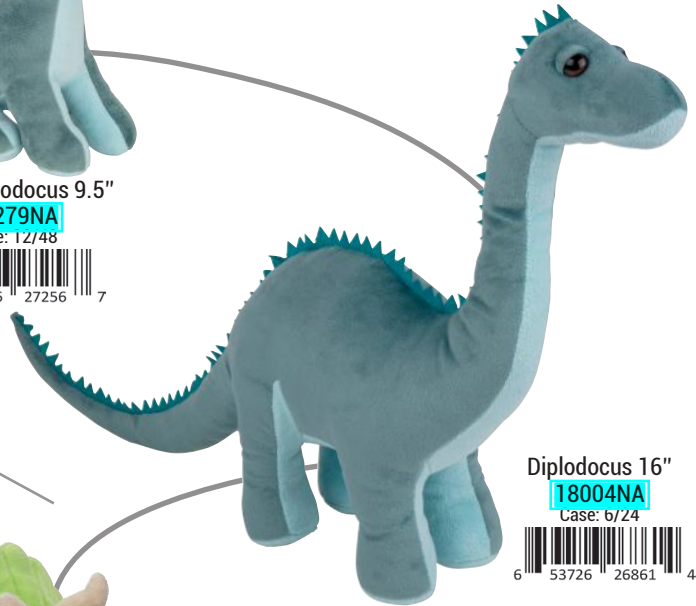

Diplodocus 16"
18004NA
Case: 6/24
6 53726 26861 4

CRETACEOUS
145-66 MILLION YEARS AGO