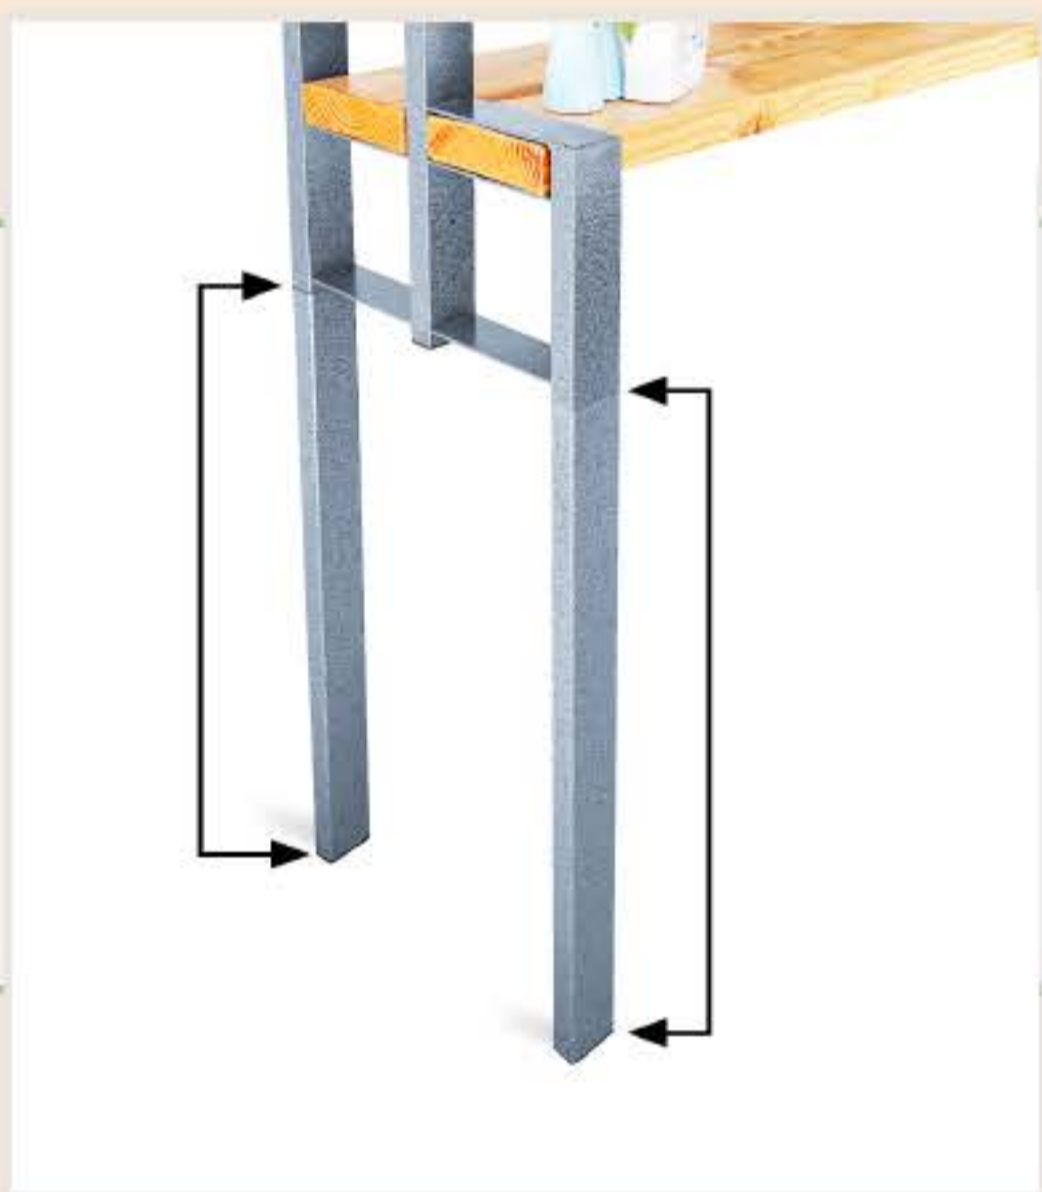

## MINI EASY

This SHELFIE comes as a set of 2 frames with 3 or 5 Redwood shelves (2" x 24"). Perfect on a table top or wall.

## HIGH FIVE EASY

Commercial size, double-sided display SHELFIE. Fits 5 to 14 shelves. Depth size options: 8" or 12". BOARDS NOT INCLUDED.

WE PROVIDE THE FRAMES AND YOU PROVIDE THE BOARDS.

## ADJUSTABLE FEET

Level to perfection! Our adjustable feet allow you to micro-adjust each leg of your SHELFIE to your desired height.

## WHEELS/CASTERS

Our dual-wheel casters are crafted using high-quality plastic materials. Designed for use on soft and hard surfaces such as carpet or concrete.