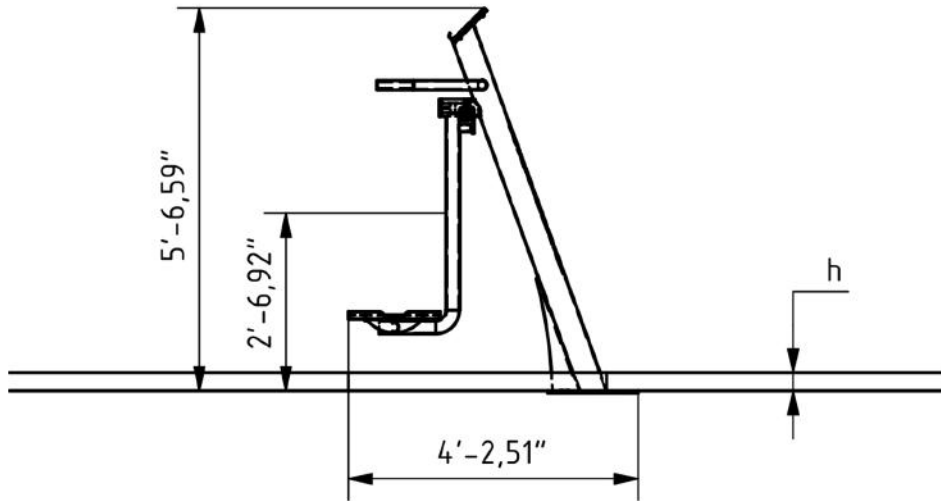

Attributes

Product code	1-1-302
Certificate	EN 16630, ASTM F3101
Age group	14 + years
Capacity	1 person
Max. weight load	286.60 lbs
Type	Recreational
Difficulty level	Easy

Side View

Plan View

Installation information

Number of installers (concrete)	At least 2 people
Total installation time (concrete)	60-120 min.
Number of installers (equipment)	At least 2 people
Total installation time (equipment)	30-60 min.
Excavation volume	33,9 ft ³
Concrete volume	33,9 ft ³
Size of the base structure	39.37 x 47.24 x 31.5 „
Anchoring options	Surface mounted
In combined structures, the volume of concrete required varies.	

Technical specification

Safety surface area	Around 4.92 ft radius
Net weight	154.32 lbs
Material	S235, KO33
Critic fall height	31.5"
Color options	

For more color options, discuss with your sales representative.