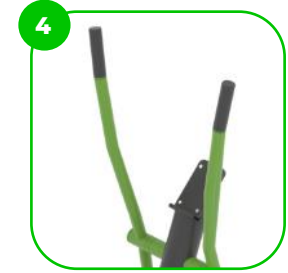

Technical specification

Safety surface area	Around 4.92 ft radius
Net weight	154.32 lbs
Material	S235, KO33
Critic fall height	31.5"
Color options	

For more color options, discuss with your sales representative.

The footrests are made of premium quality non-slip HDPE with a high wear resistance.

The device is equipped with an ergonomic non-slip HDPE phone holder for convenience.

At the end of the arms, the handle is rubber-coated for a more comfortable and secure grip.