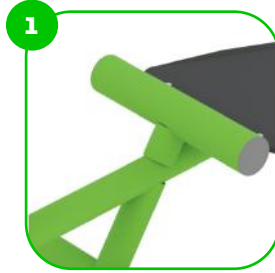

Material specification

The element is made of high quality S235 steel, which has been cleaned via sandblasting. A corrosion resistant powder coating finish is then applied. Also available with galvanized surface for even greater protection and longevity!