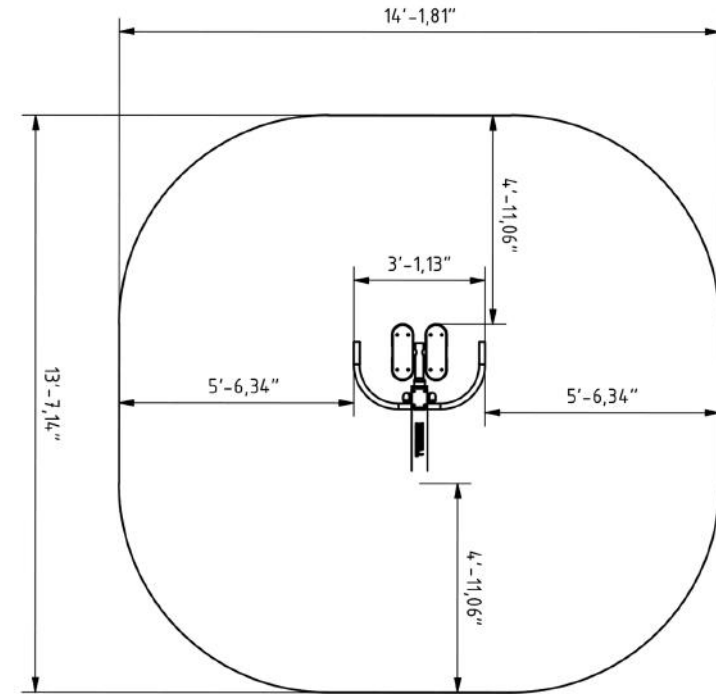

Attributes

Product code	1-1-302
Certificate	EN 16630, ASTM F3101
Age group	14 + years
Capacity	1 person
Max. weight load	286.60 lbs
Type	Recreational
Difficulty level	Easy

Side View

Plan View

Installation information

Number of installers (concrete)	At least 2 people
Total installation time (concrete)	60-120 min.
Number of installers (equipment)	At least 2 people
Total installation time (equipment)	30-60 min.
Excavation volume	33,9 ft ³
Concrete volume	33,9 ft ³
Size of the base structure	39.37 x 47.24 x 31.5 „
Anchoring options	Surface mounted
In combined structures, the volume of concrete required varies.	

Technical specification

Safety surface area	Around 4.92 ft radius
Net weight	154.32 lbs
Material	S235, KO33
Critic fall height	31.5"
Color options	

For more color options, discuss with your sales representative.