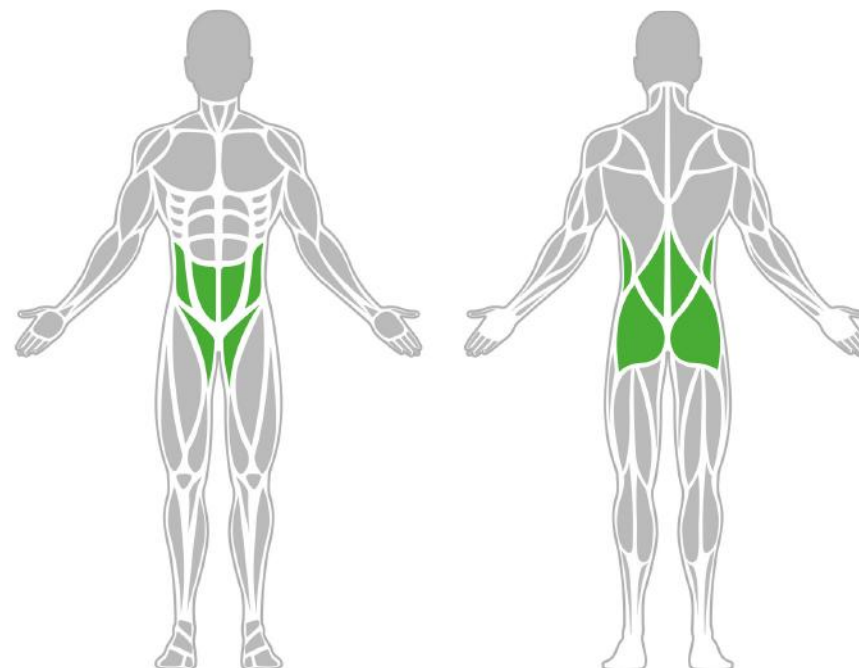

Muscle Groups Focus

Hip Swing

This outdoor functional training device helps tone the waist, hip and thigh muscles and improves overall strength, balance and coordination. The waist exerciser allows the user to gently move through the aforementioned muscle groups without straining the joints making this outdoor recreation tool perfect for all age groups.

Attributes

Product code	1-1-302
Certificate	EN 16630, ASTM F3101
Age group	14 + years
Capacity	1 person
Max. weight load	286.60 lbs
Type	Recreational
Difficulty level	Easy

Side View

Plan View

Installation information

Technical specification

Safety surface area	Around 4.92 ft radius
Net weight	154.32 lbs
Material	S235, KO33
Critic fall height	31.5"
Color options	

For more color options, discuss with your sales representative.